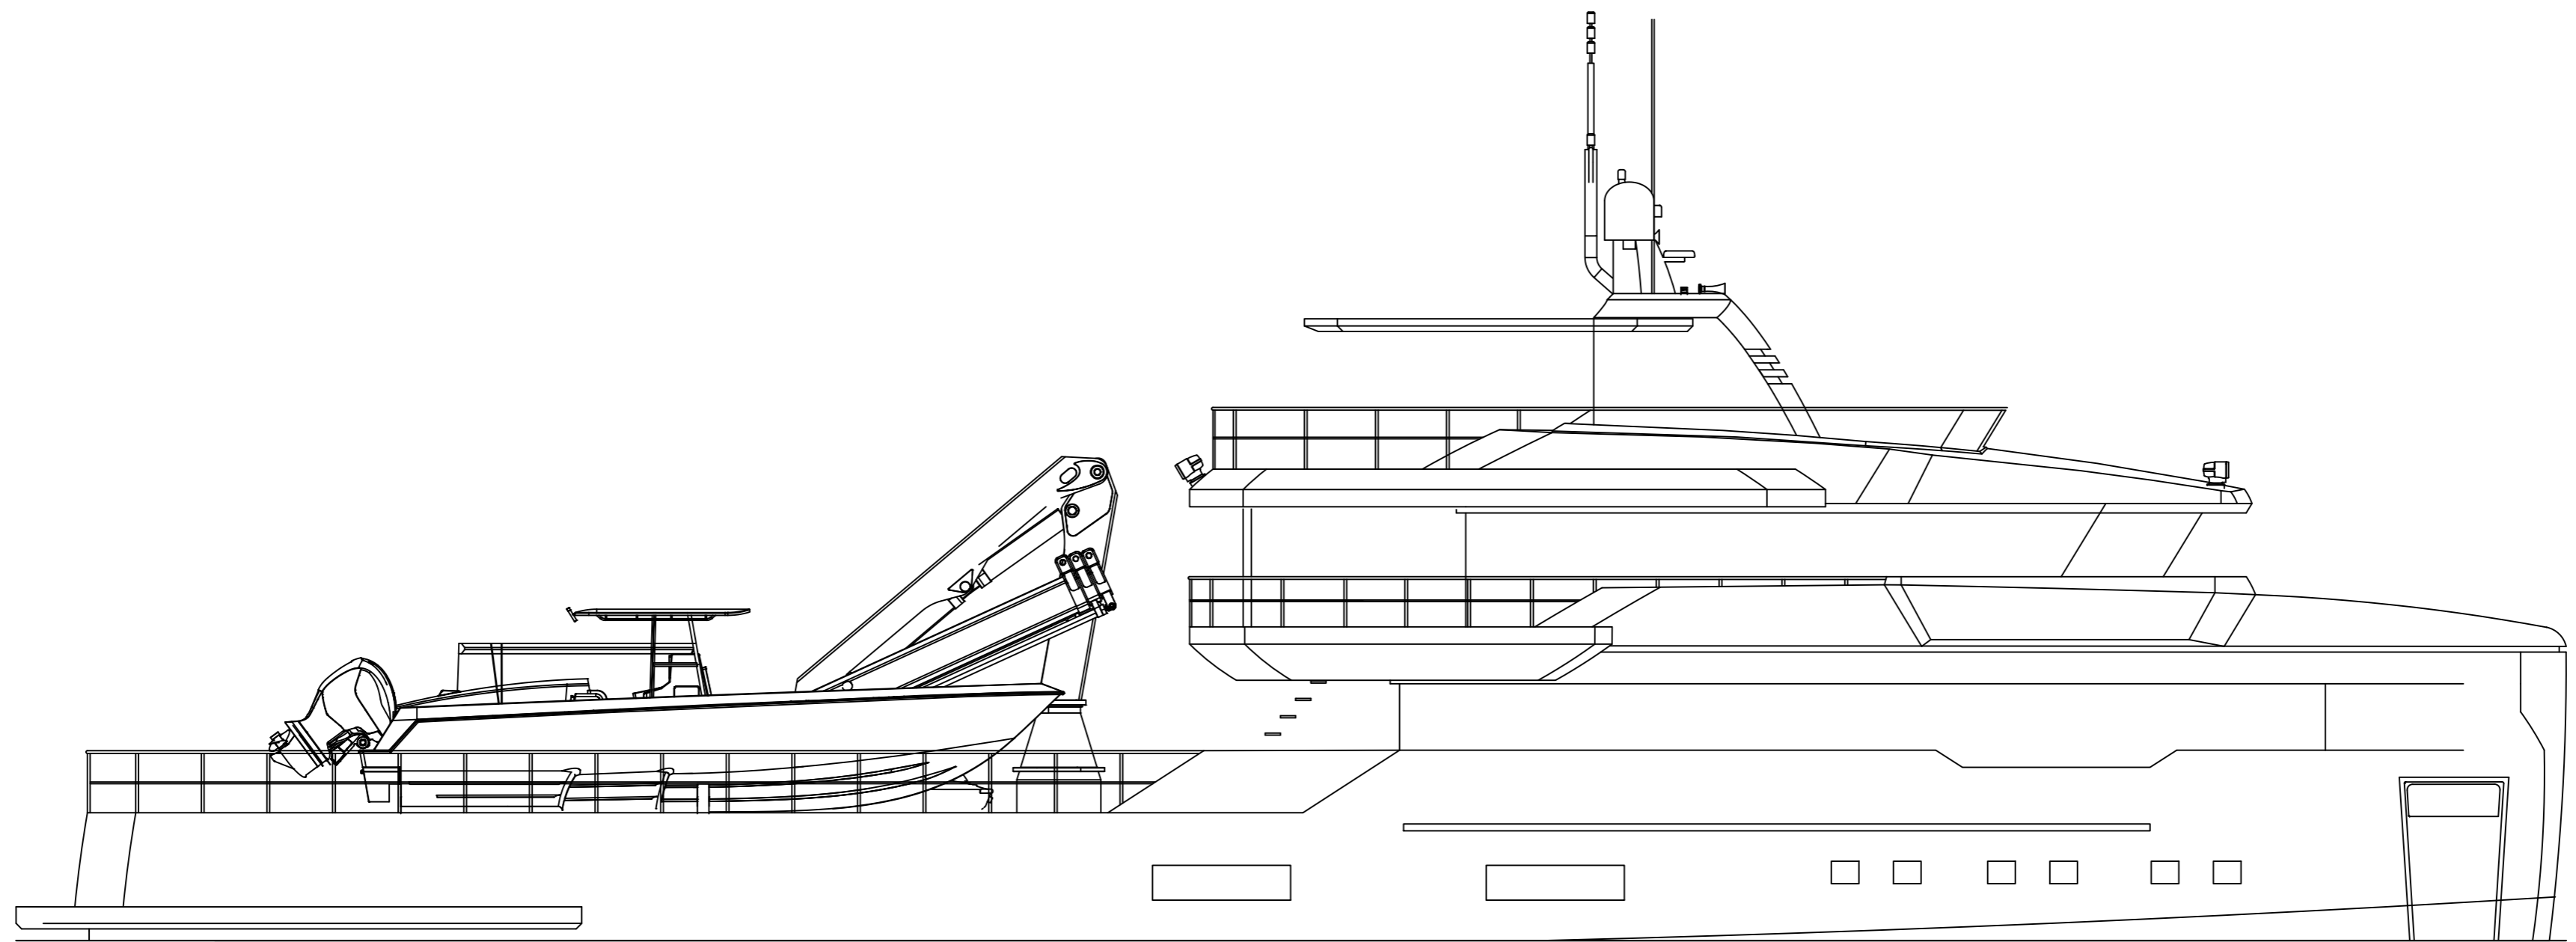

4

3

2

1

C

C

DWL

C

C