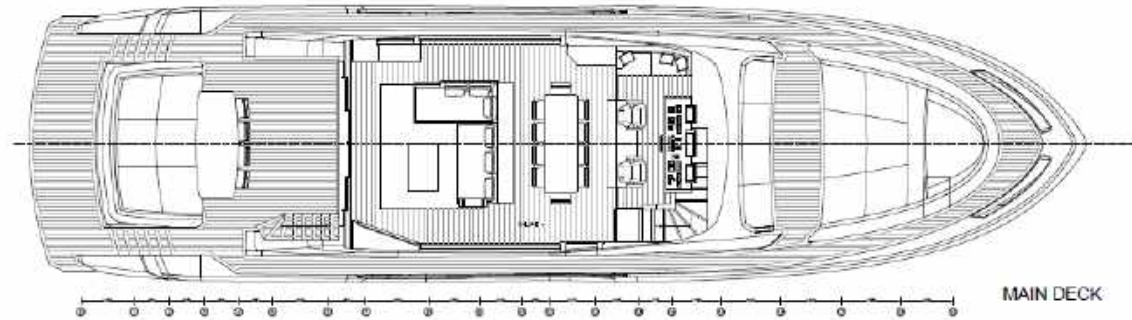

ACCOMMODATION

Guests	up to 8 (9) in 4 cabins
Crew	2 in 1 cabin

GENERAL ARRANGEMENTS

GENERAL ARRANGEMENTS

GENERAL ARRANGEMENTS

PART OF
NEXT
YACHT GROUP

NEXT Yacht Group
Lungocanale Palombari dell'Artiglio, 42
55049 Viareggio (LU) · Italy
T. +39 0584 3819 · info@nextyachtgroup.com
www.nextyachtgroup.com