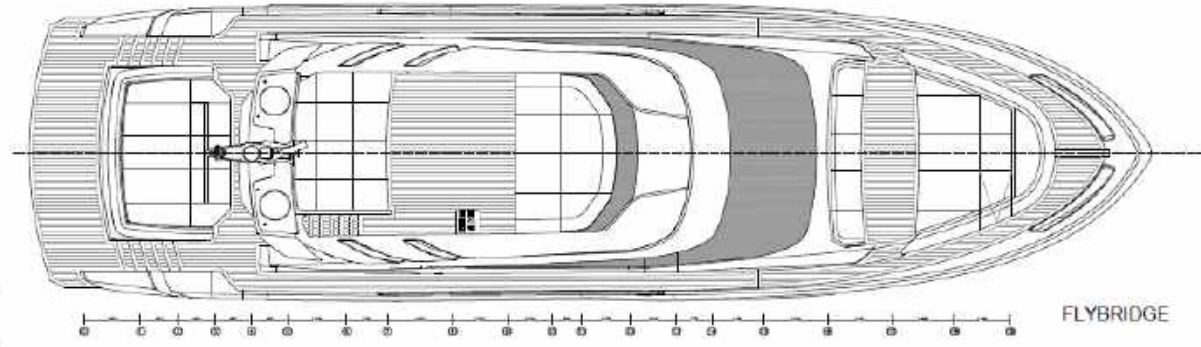

GENERAL ARRANGEMENTS