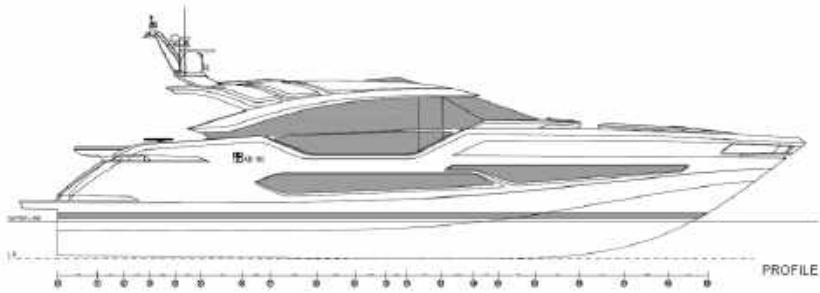

GENERAL ARRANGEMENTS