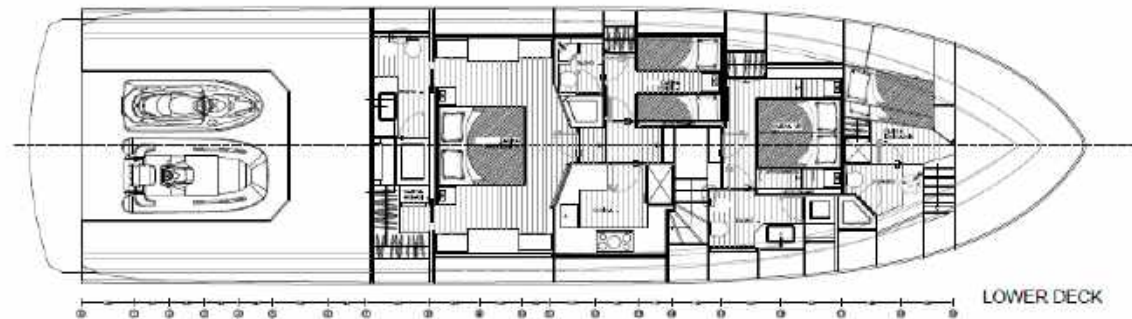

4-cabin layout on the lower deck, day head in the salon

Open galley/bar in the main salon **for the most flexible and fun way** to live your boat

G-FIVE

AB 80

MAIN SPECS

CONSTRUCTION

Hull	COMPOSITE
Superstructure	COMPOSITE

DIMENSIONS

Length Overall	25.40 M / 83'4"
Beam	6.50 M / 21'4"
Max Draft	1.30 M / 4'3"
Displacement at full load	79 T / 174,165 lbs

TANKS CAPACITY

Fuel Capacity	9,500 L / 2,510 US gal
Water Capacity	2,000 L / 528 US gal

ACCOMMODATION

Guests	up to 8 (9) in 4 cabins
Crew	2 in 1 cabin

GENERAL ARRANGEMENTS

GENERAL ARRANGEMENTS

GENERAL ARRANGEMENTS

PART OF
NEXT
YACHT GROUP

NEXT Yacht Group
Lungocanale Palombari dell'Artiglio, 42
55049 Viareggio (LU) · Italy
T. +39 0584 3819 · info@nextyachtgroup.com
www.nextyachtgroup.com