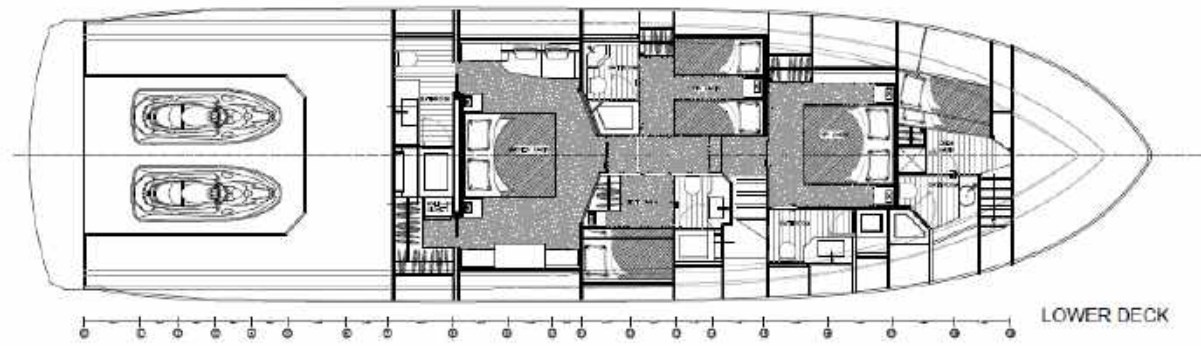

GENERAL ARRANGEMENTS