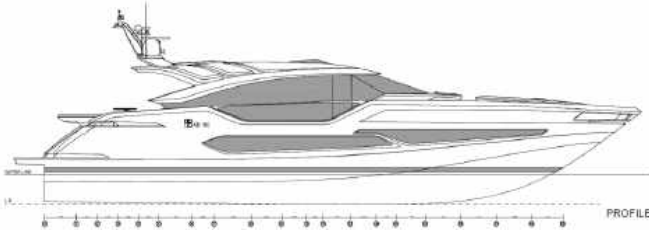

25 sq.m [270 sq. ft.] of surface area on the sport sundeck, **20%** bigger compared to other yachts of the same category

37 sq.m [399 sq. ft.] of entertainment area on the aft cockpit and the beach club

4-cabin layout on the lower deck, day head in the salon

Open galley/bar in the main salon **for the most flexible and fun way** to live your boat

G-FIVE

AB 80

MAIN SPECS

CONSTRUCTION

Hull	COMPOSITE
Superstructure	COMPOSITE

DIMENSIONS

Length Overall	25.40 M / 83'4"
Beam	6.50 M / 21'4"
Max Draft	1.30 M / 4'3"
Displacement at full load	79 T / 174,165 lbs

TANKS CAPACITY

Fuel Capacity	9,500 L / 2,510 US gal
Water Capacity	2,000 L / 528 US gal