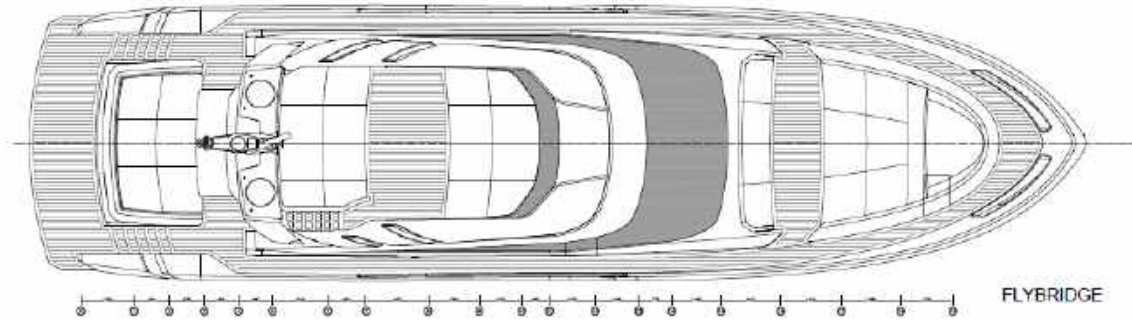

GENERAL ARRANGEMENTS