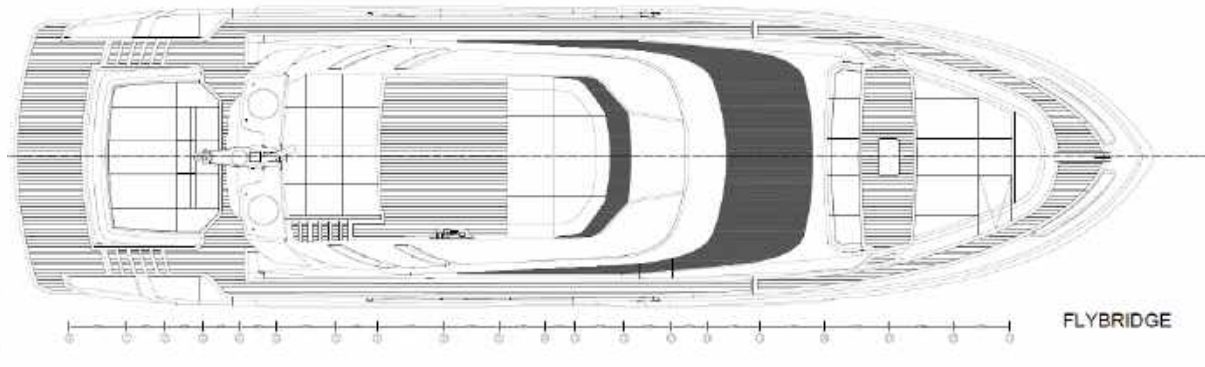

GENERAL ARRANGEMENTS