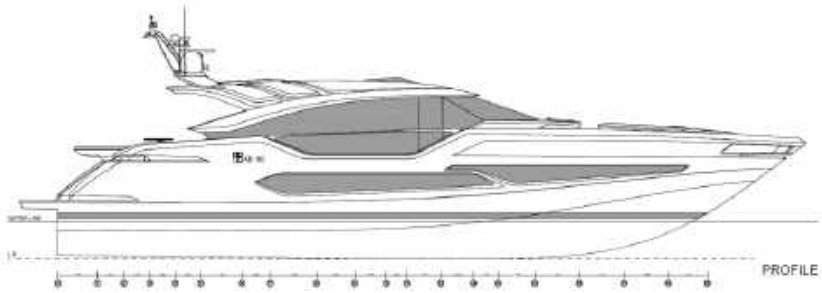

GENERAL ARRANGEMENTS