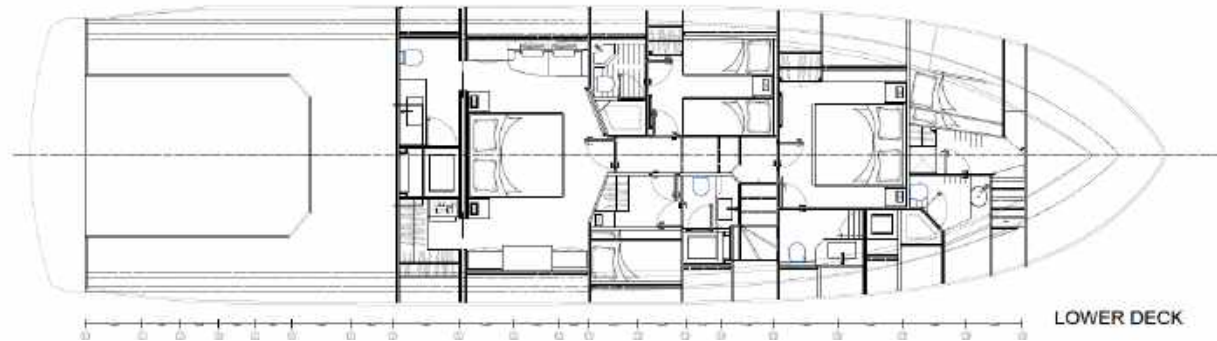

GENERAL ARRANGEMENTS