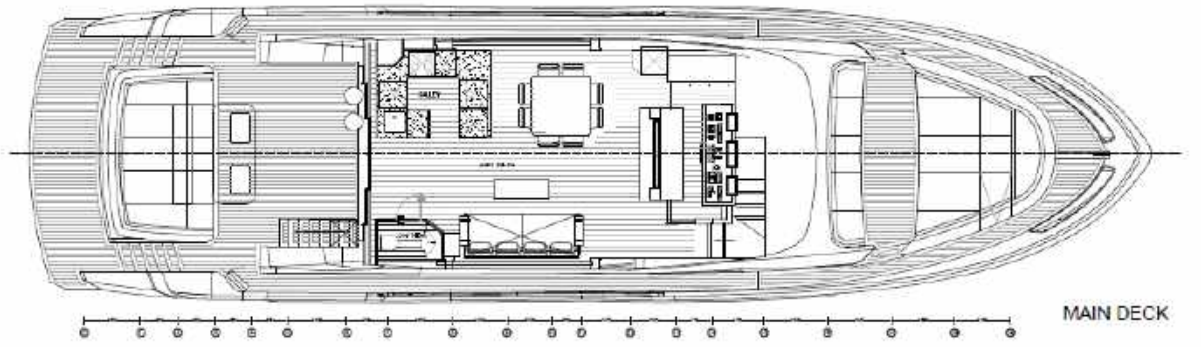

GENERAL ARRANGEMENTS