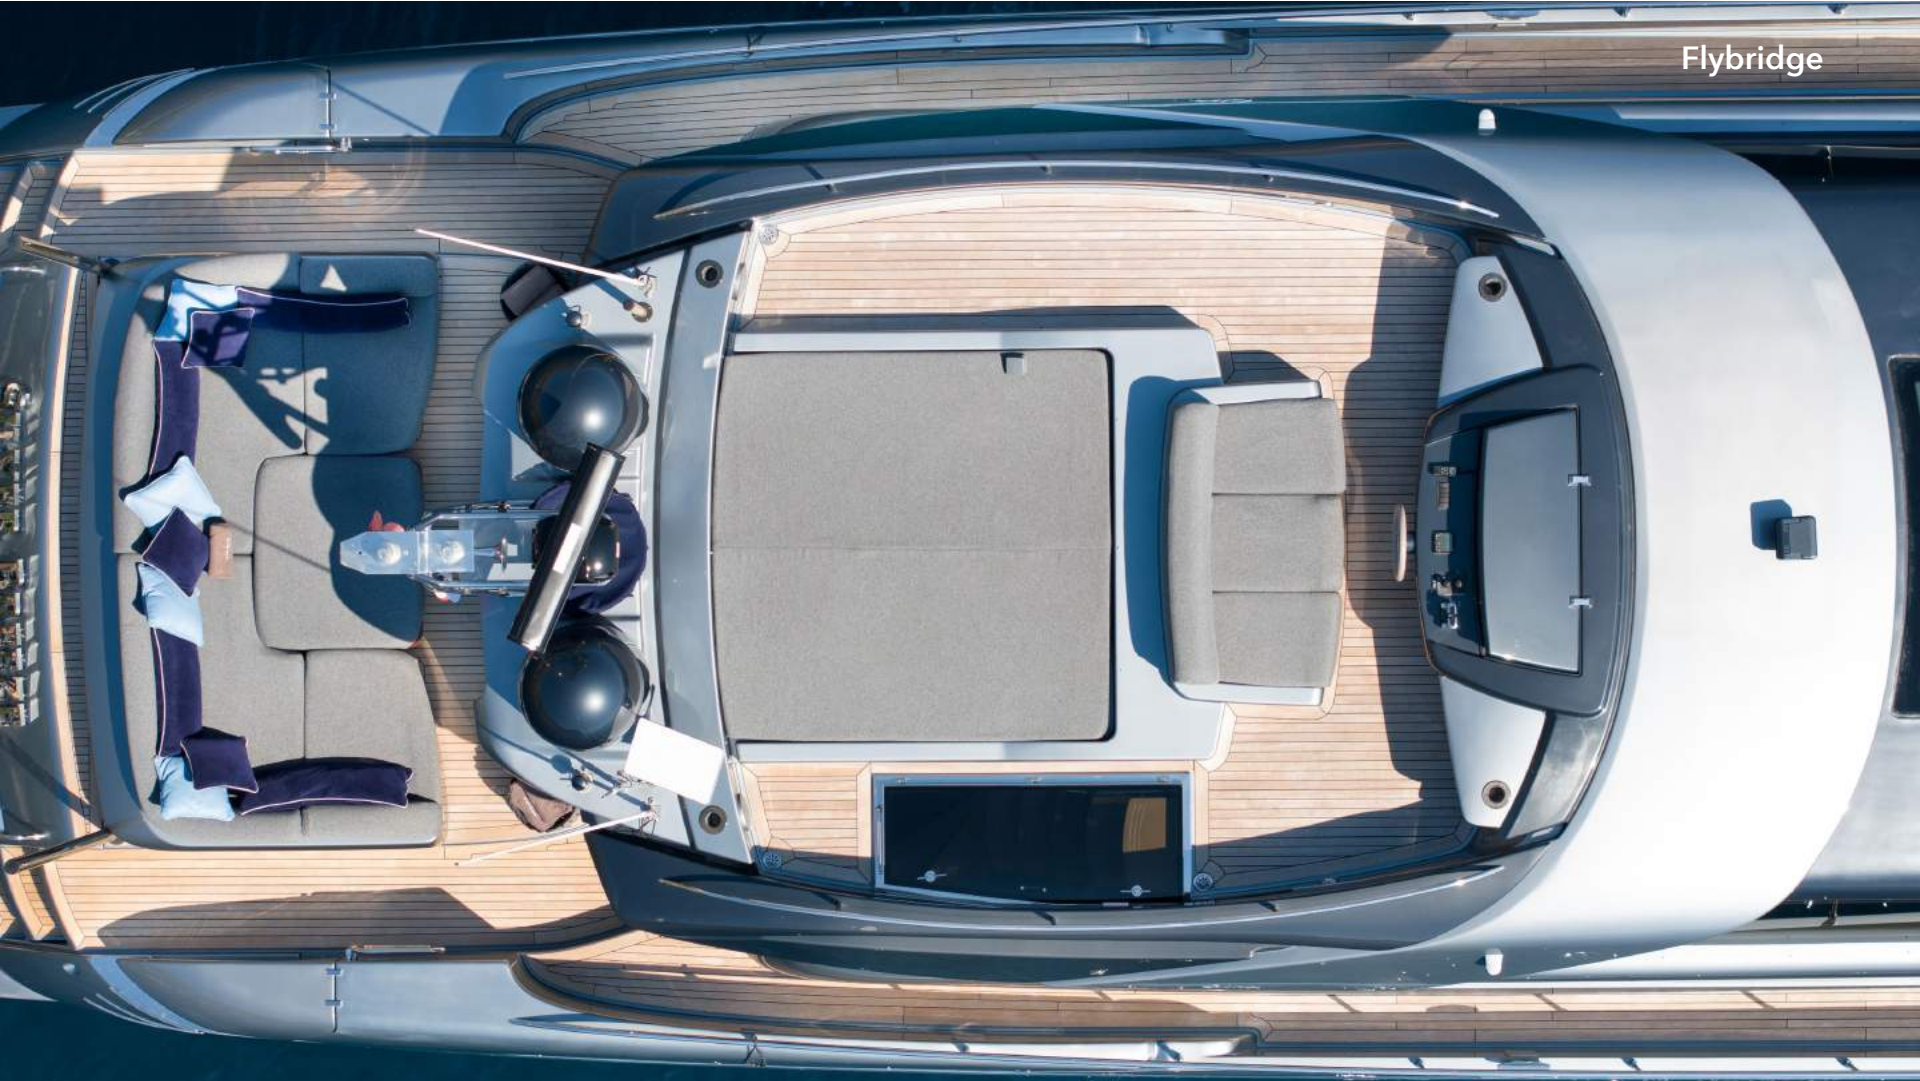

M/Y SILVER BREEZE

Flybridge

M/Y SILVER BREEZE