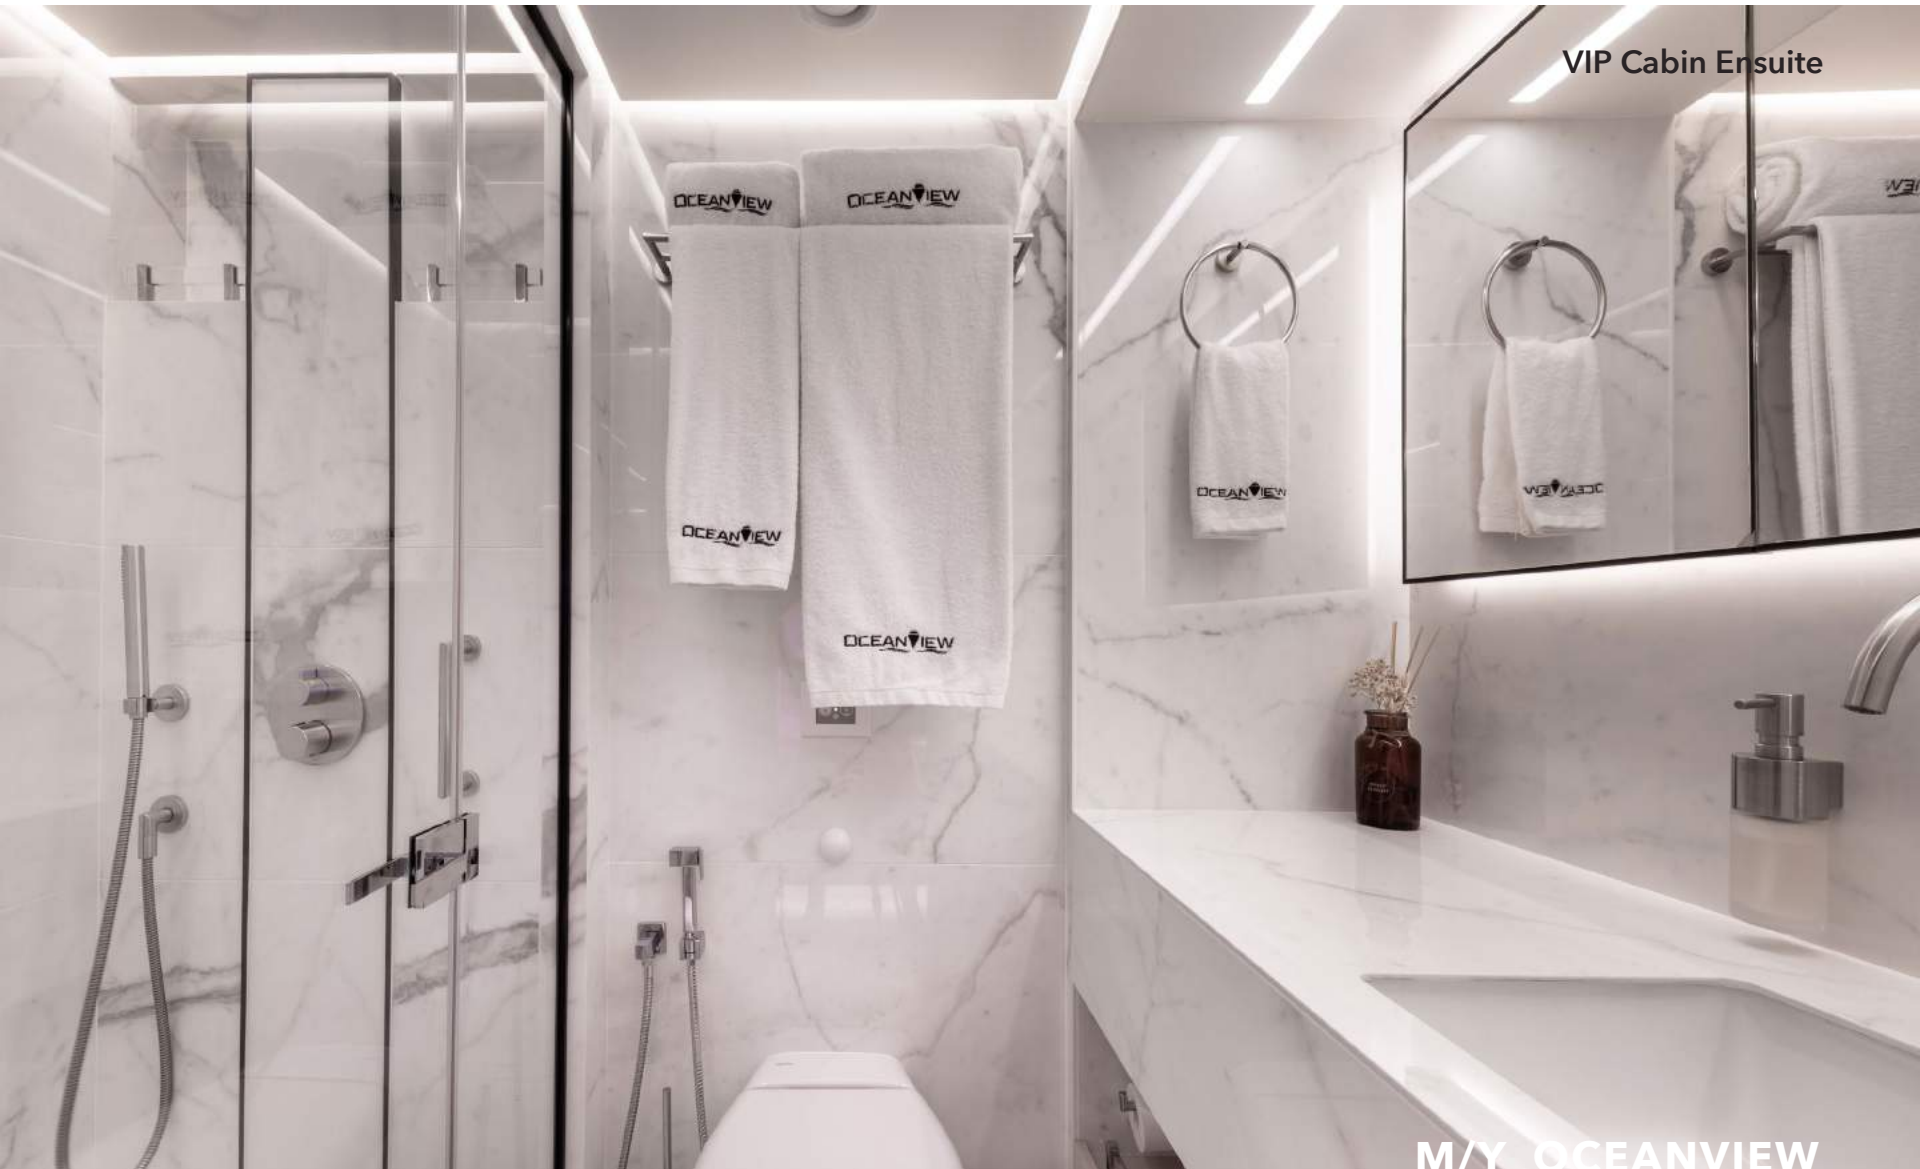

VIP Cabin Ensuite

M/Y OCEANVIEW