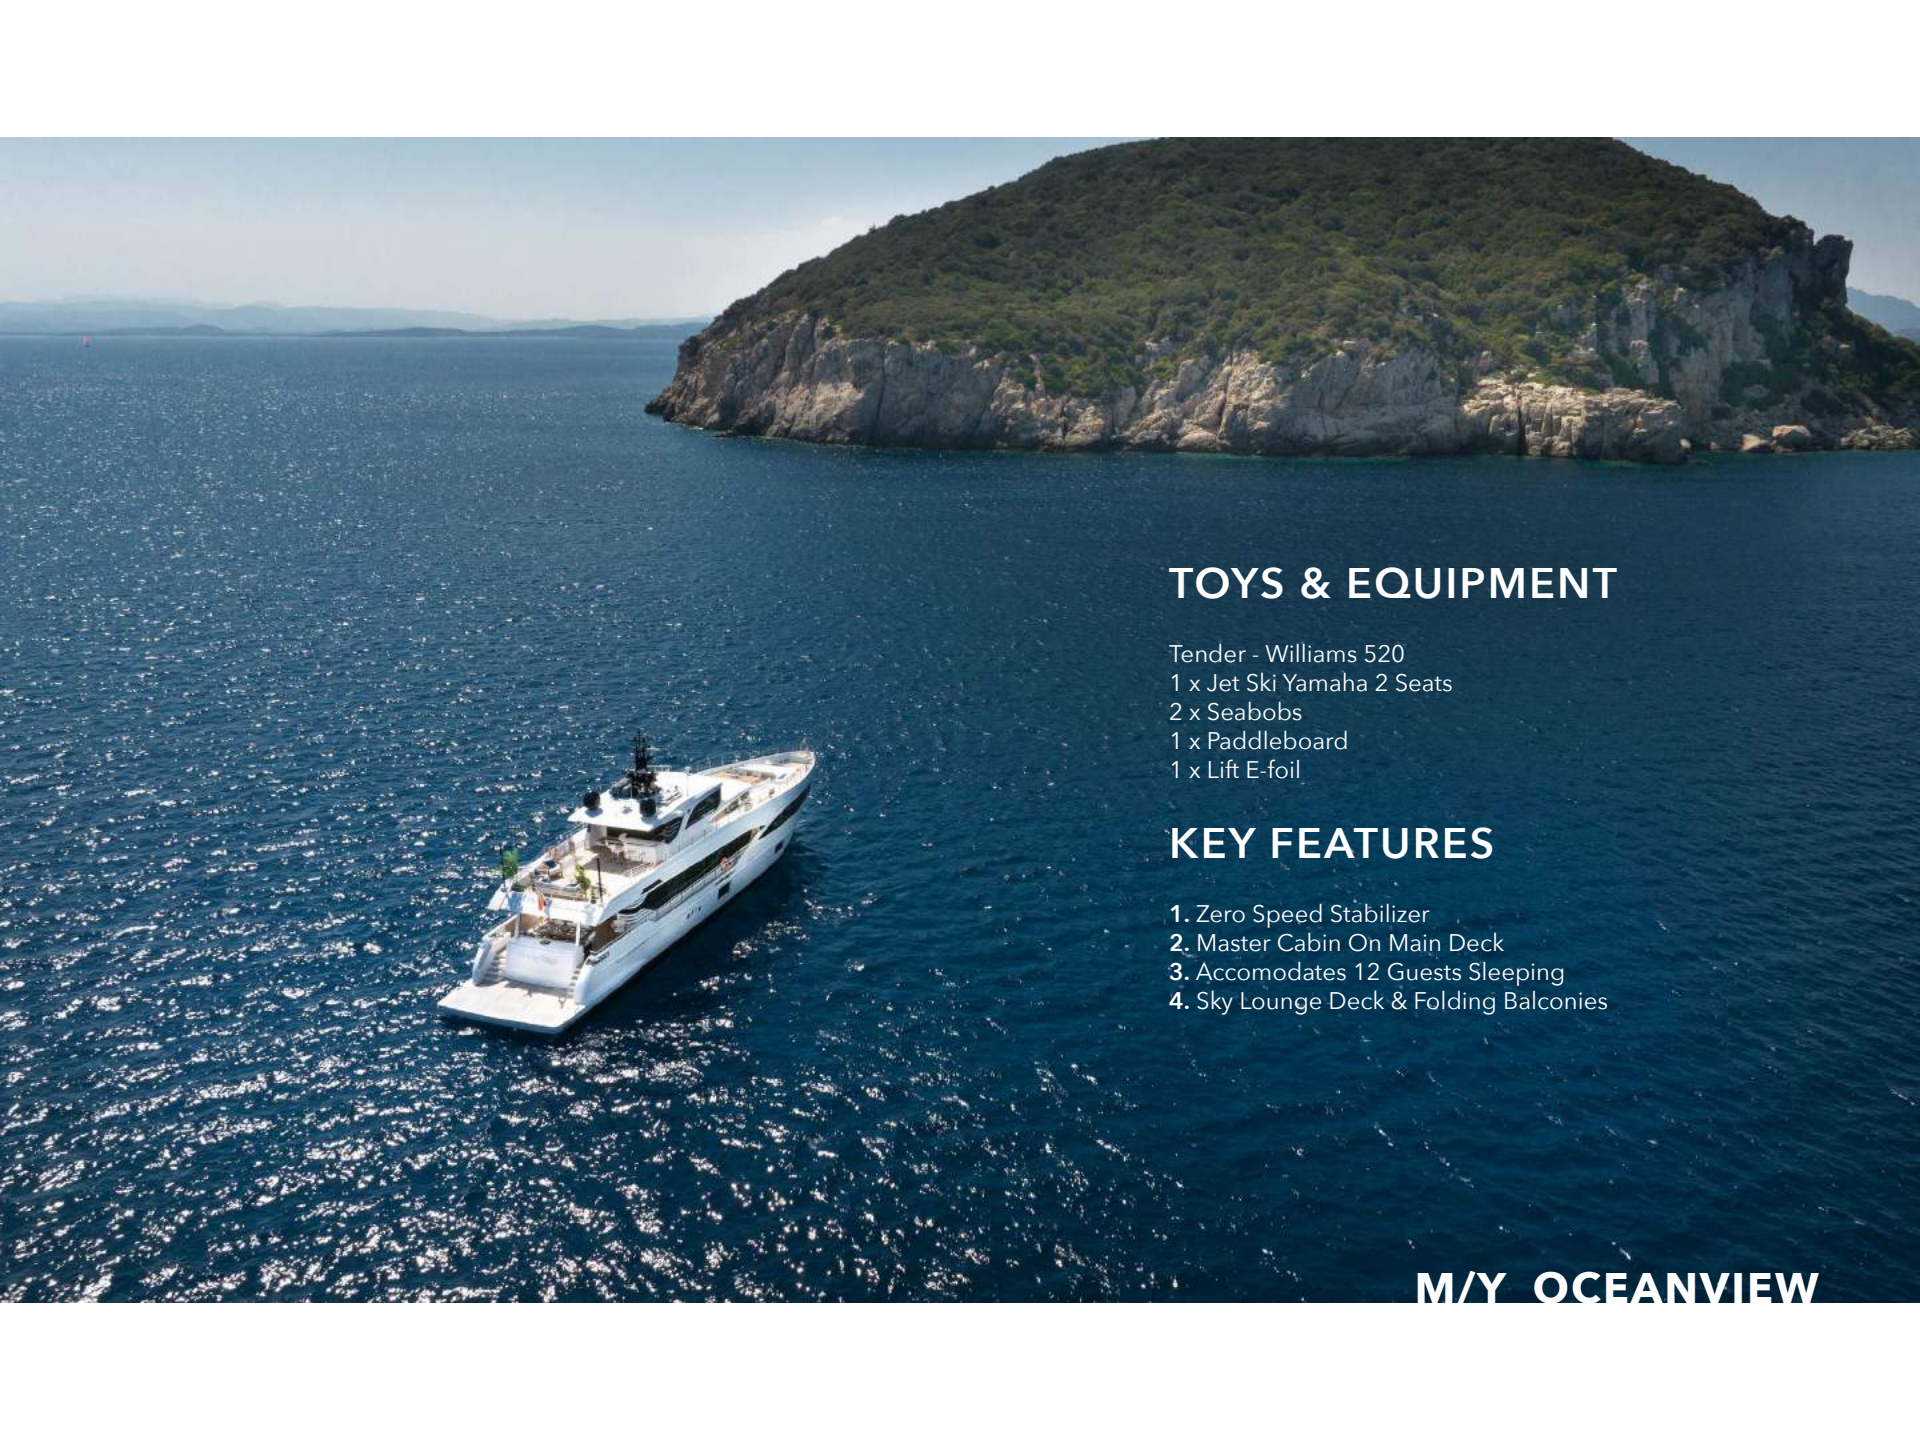

M/Y OCEANVIEW

TOYS & EQUIPMENT

Tender - Williams 520
1 x Jet Ski Yamaha 2 Seats
2 x Seabobs
1 x Paddleboard
1 x Lift E-foil

KEY FEATURES

1. Zero Speed Stabilizer
2. Master Cabin On Main Deck
3. Accommodates 12 Guests Sleeping
4. Sky Lounge Deck & Folding Balconies