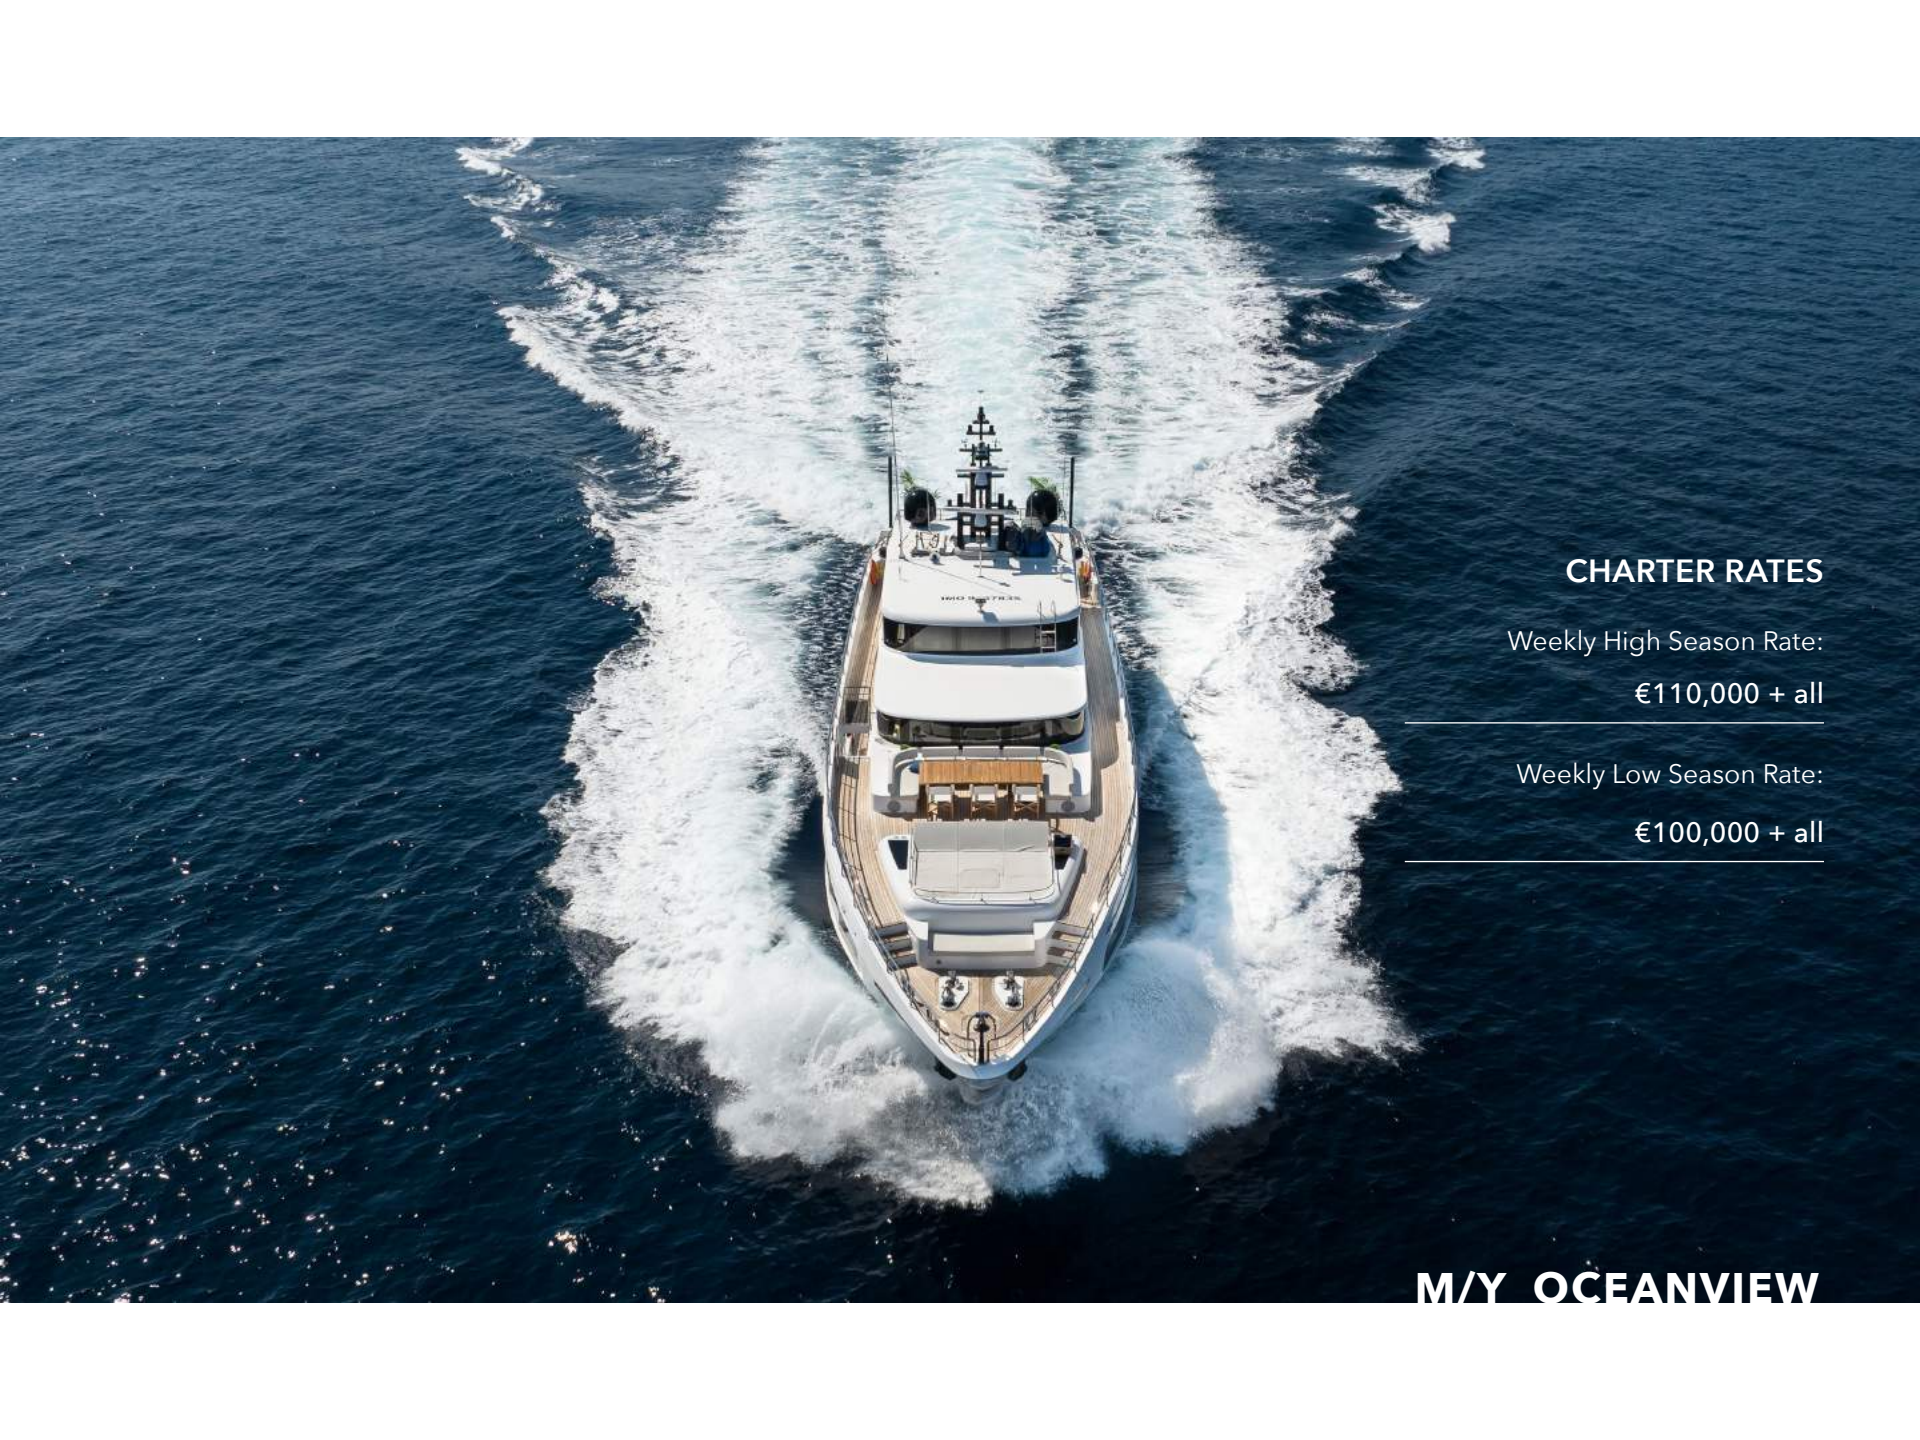

CHARTER RATES

Weekly High Season Rate:

€110,000 + all

Weekly Low Season Rate:

€100,000 + all

M/Y OCEANVIEW