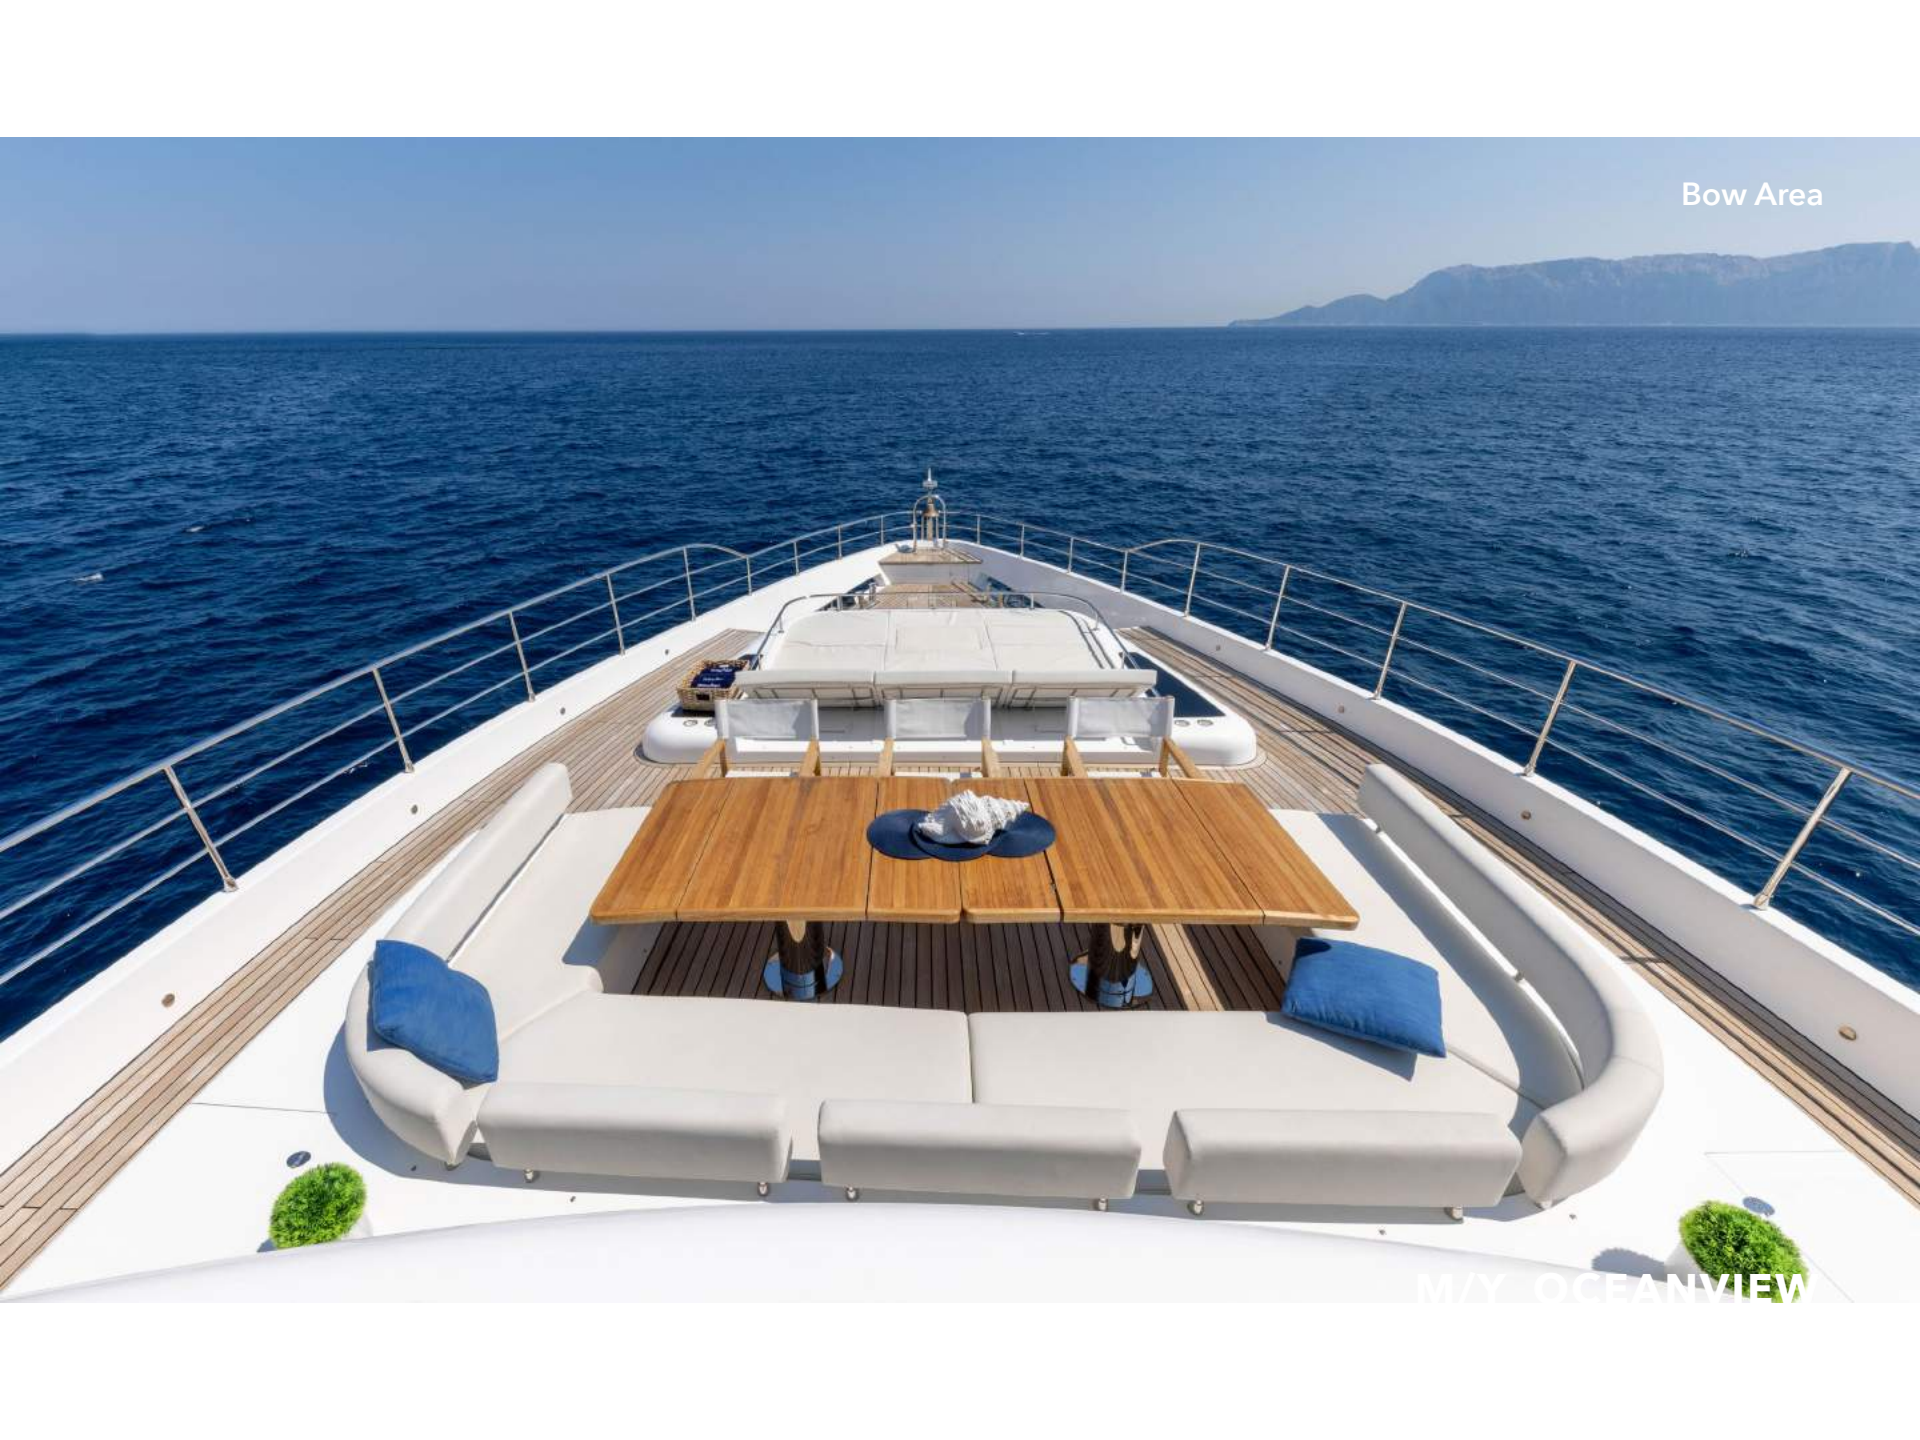

Bow Area

M/Y OCEANVIEW