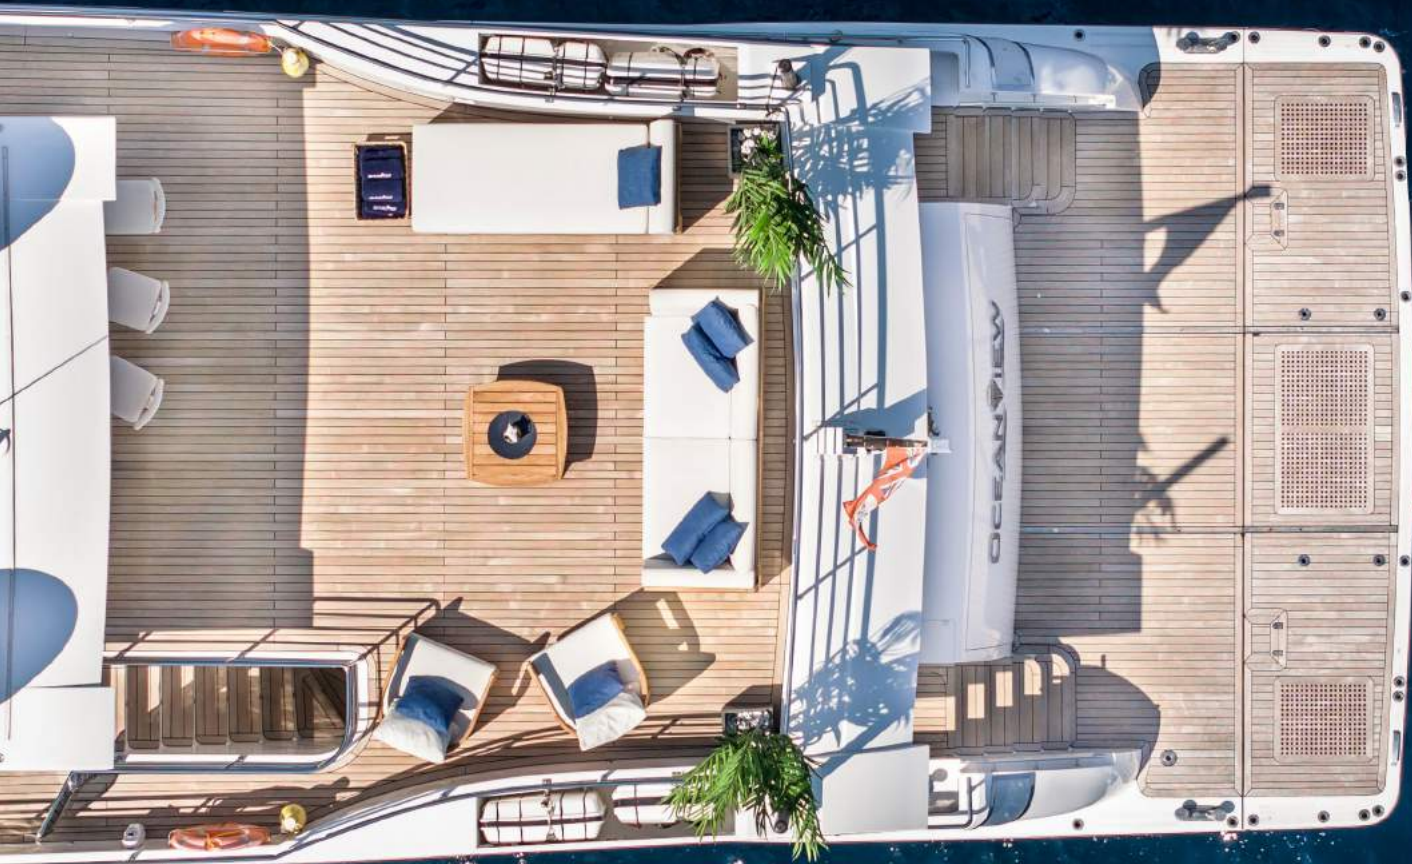

Aft Deck Dining Area

M/Y OCEANVIEW