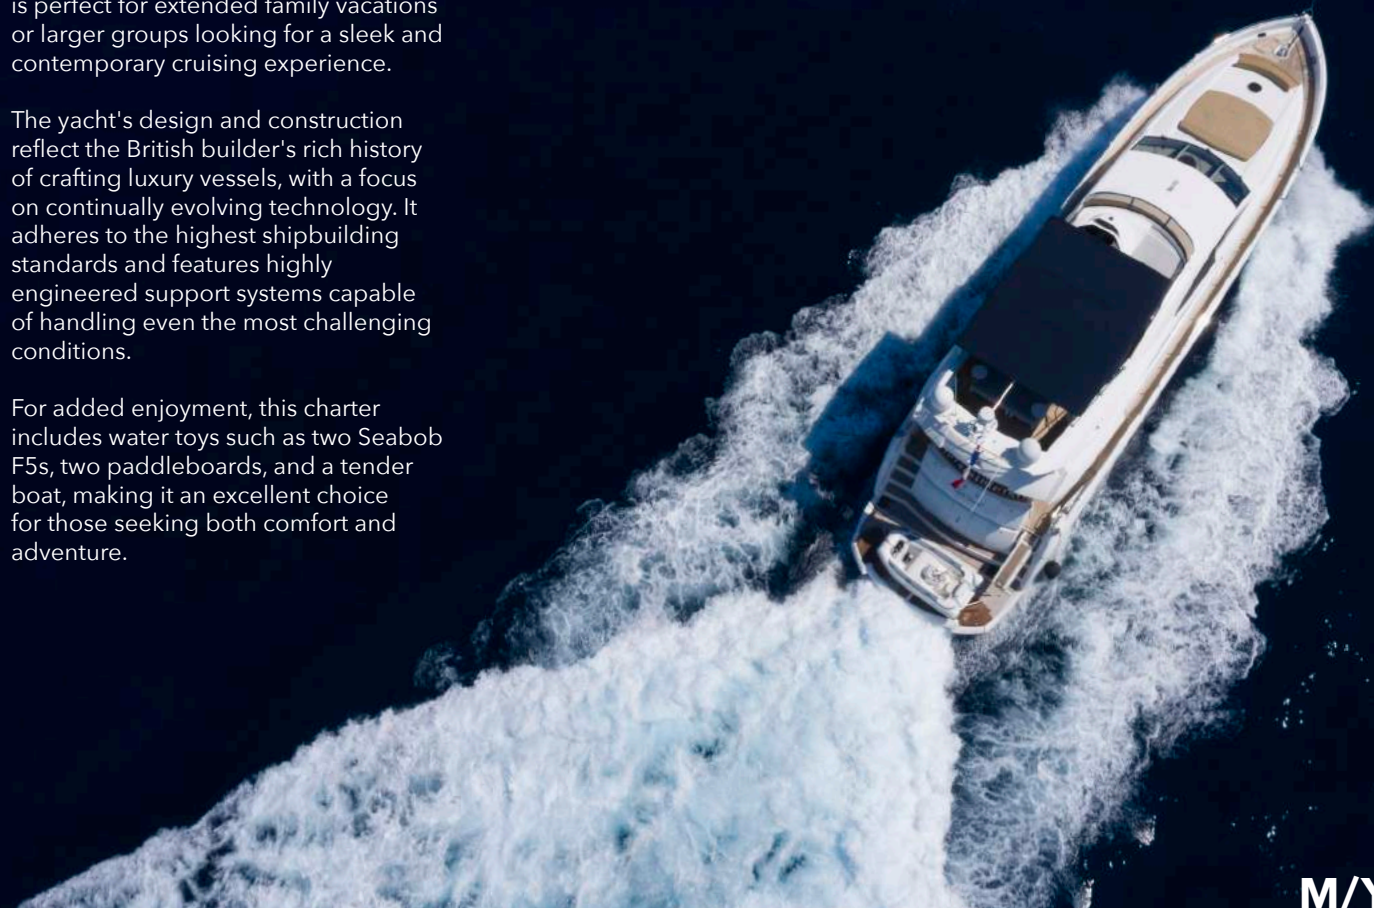

M/Y Lady Yousra, a Sunseeker 82 Yacht, harmoniously combines elegance with a cherrywood interior and a sporty touch. Featuring four well-appointed cabins for up to eight guests, this yacht is perfect for extended family vacations or larger groups looking for a sleek and contemporary cruising experience.

The yacht's design and construction reflect the British builder's rich history of crafting luxury vessels, with a focus on continually evolving technology. It adheres to the highest shipbuilding standards and features highly engineered support systems capable of handling even the most challenging conditions.

For added enjoyment, this charter includes water toys such as two Seabob F5s, two paddleboards, and a tender boat, making it an excellent choice for those seeking both comfort and adventure.

M/Y LADY YOUSRA