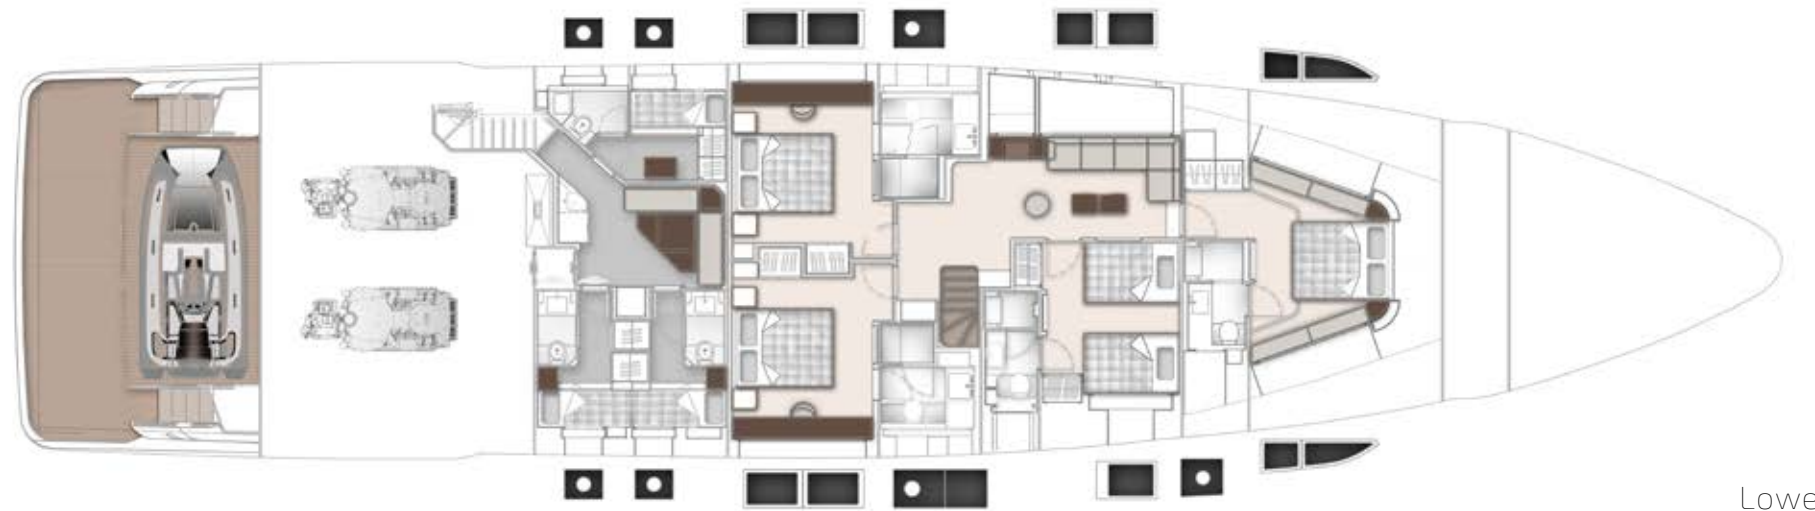

Wheelhouse

Galley

Sun Deck

Amongst the standout features onboard the new Majesty 120 is a Jacuzzi situated on the sun deck. This superyacht boasts 30% larger outdoor entertainment areas compared to any other yacht in its class.

Sun Deck - Jacuzzi

Aggressive lines and a demanding profile define the Majesty 120, with the signature Majesty Yachts windows lining the hull. Extensive use of glass offers an unparalleled connection to the outdoors with low bulwarks allowing for an ornamental glass railing design.

Aft Seating Area

Bow Seating

Beach Club

The smart layout onboard the Majesty 120 allows for a beachclub to double as a tender garage, creating a hybrid solution for the guests onboard. The multipurpose ladder that extends from the swim-platform allows for an easier and safer access to the superyacht while moored.

# DECK PLANS

Sun Deck

Upper Deck

Main Deck

Lower Deck

by *Gulf Craft*