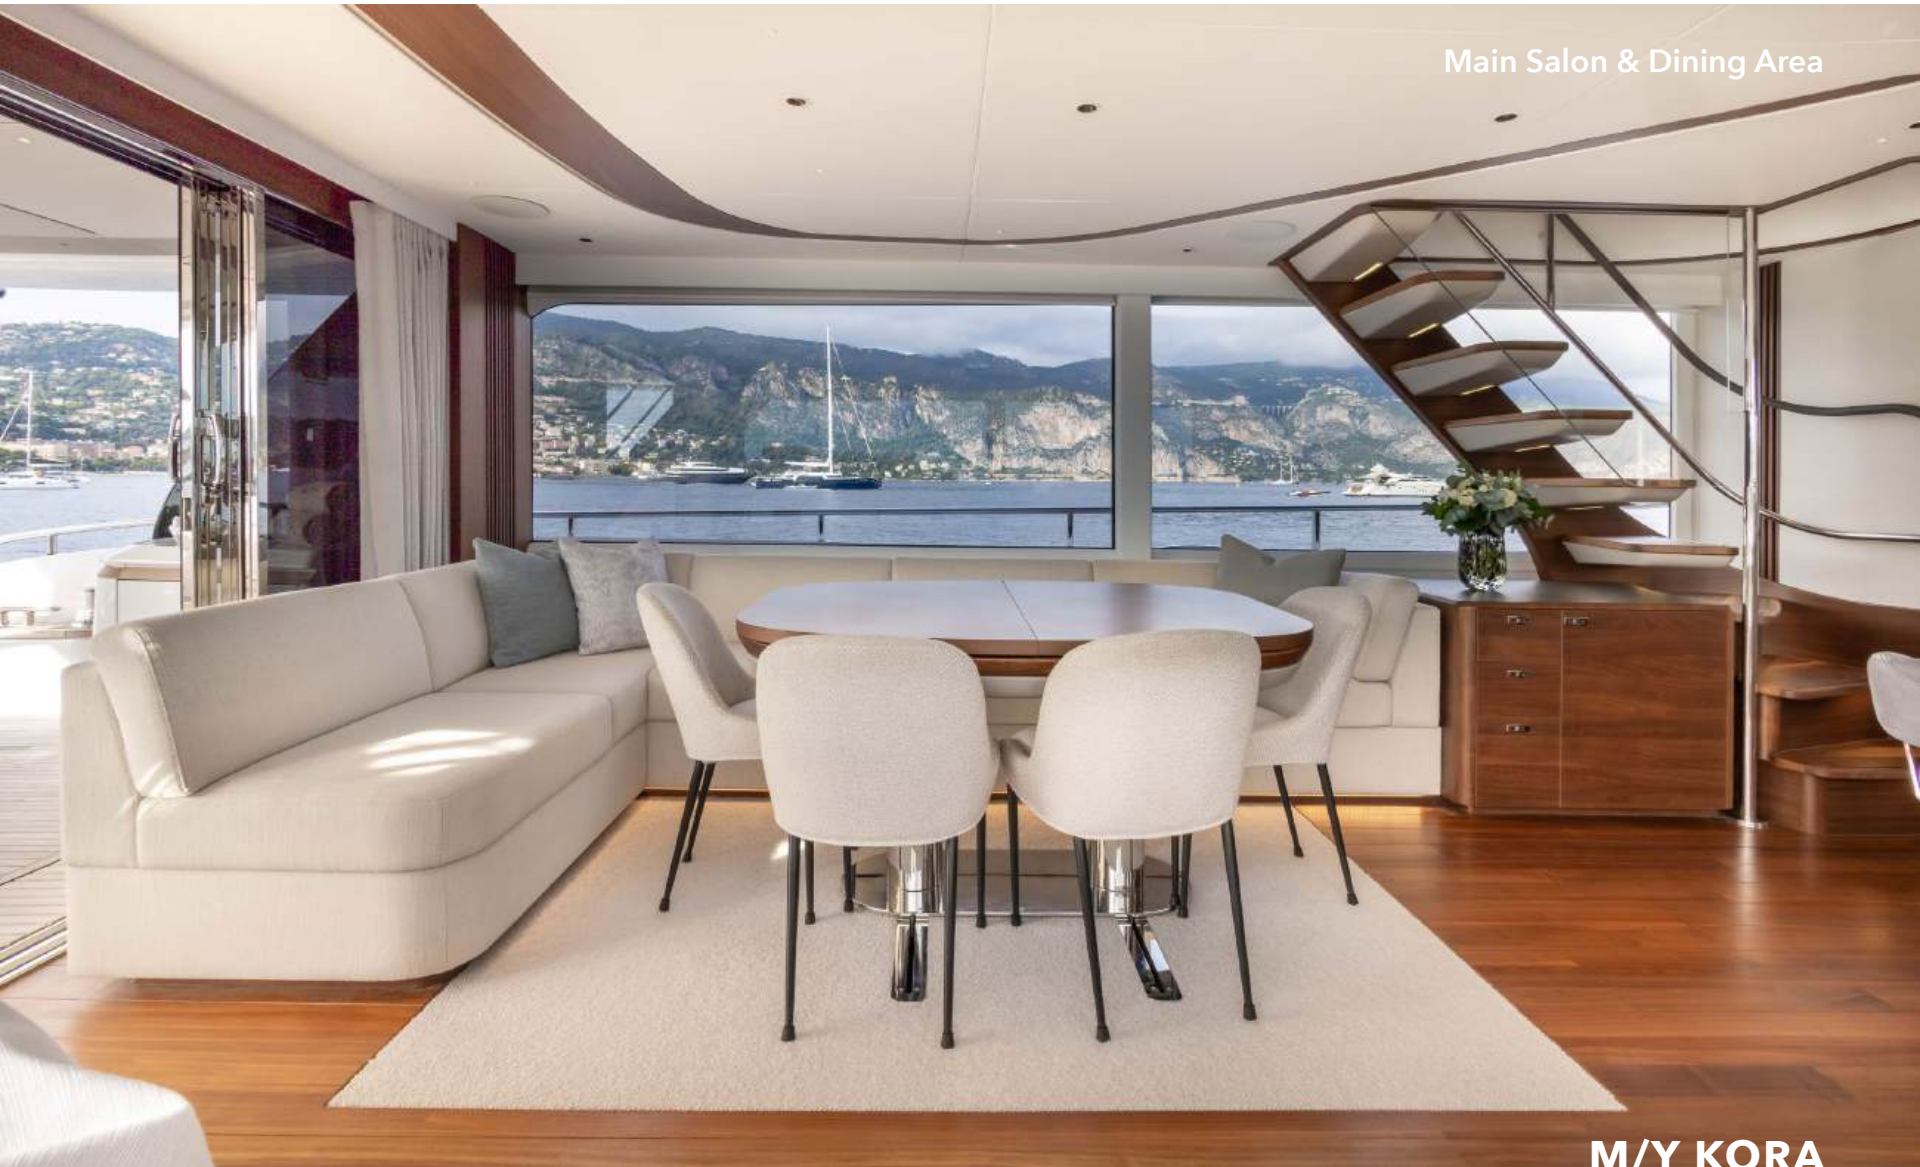

M/Y KORA

Main Salon & Dining Area