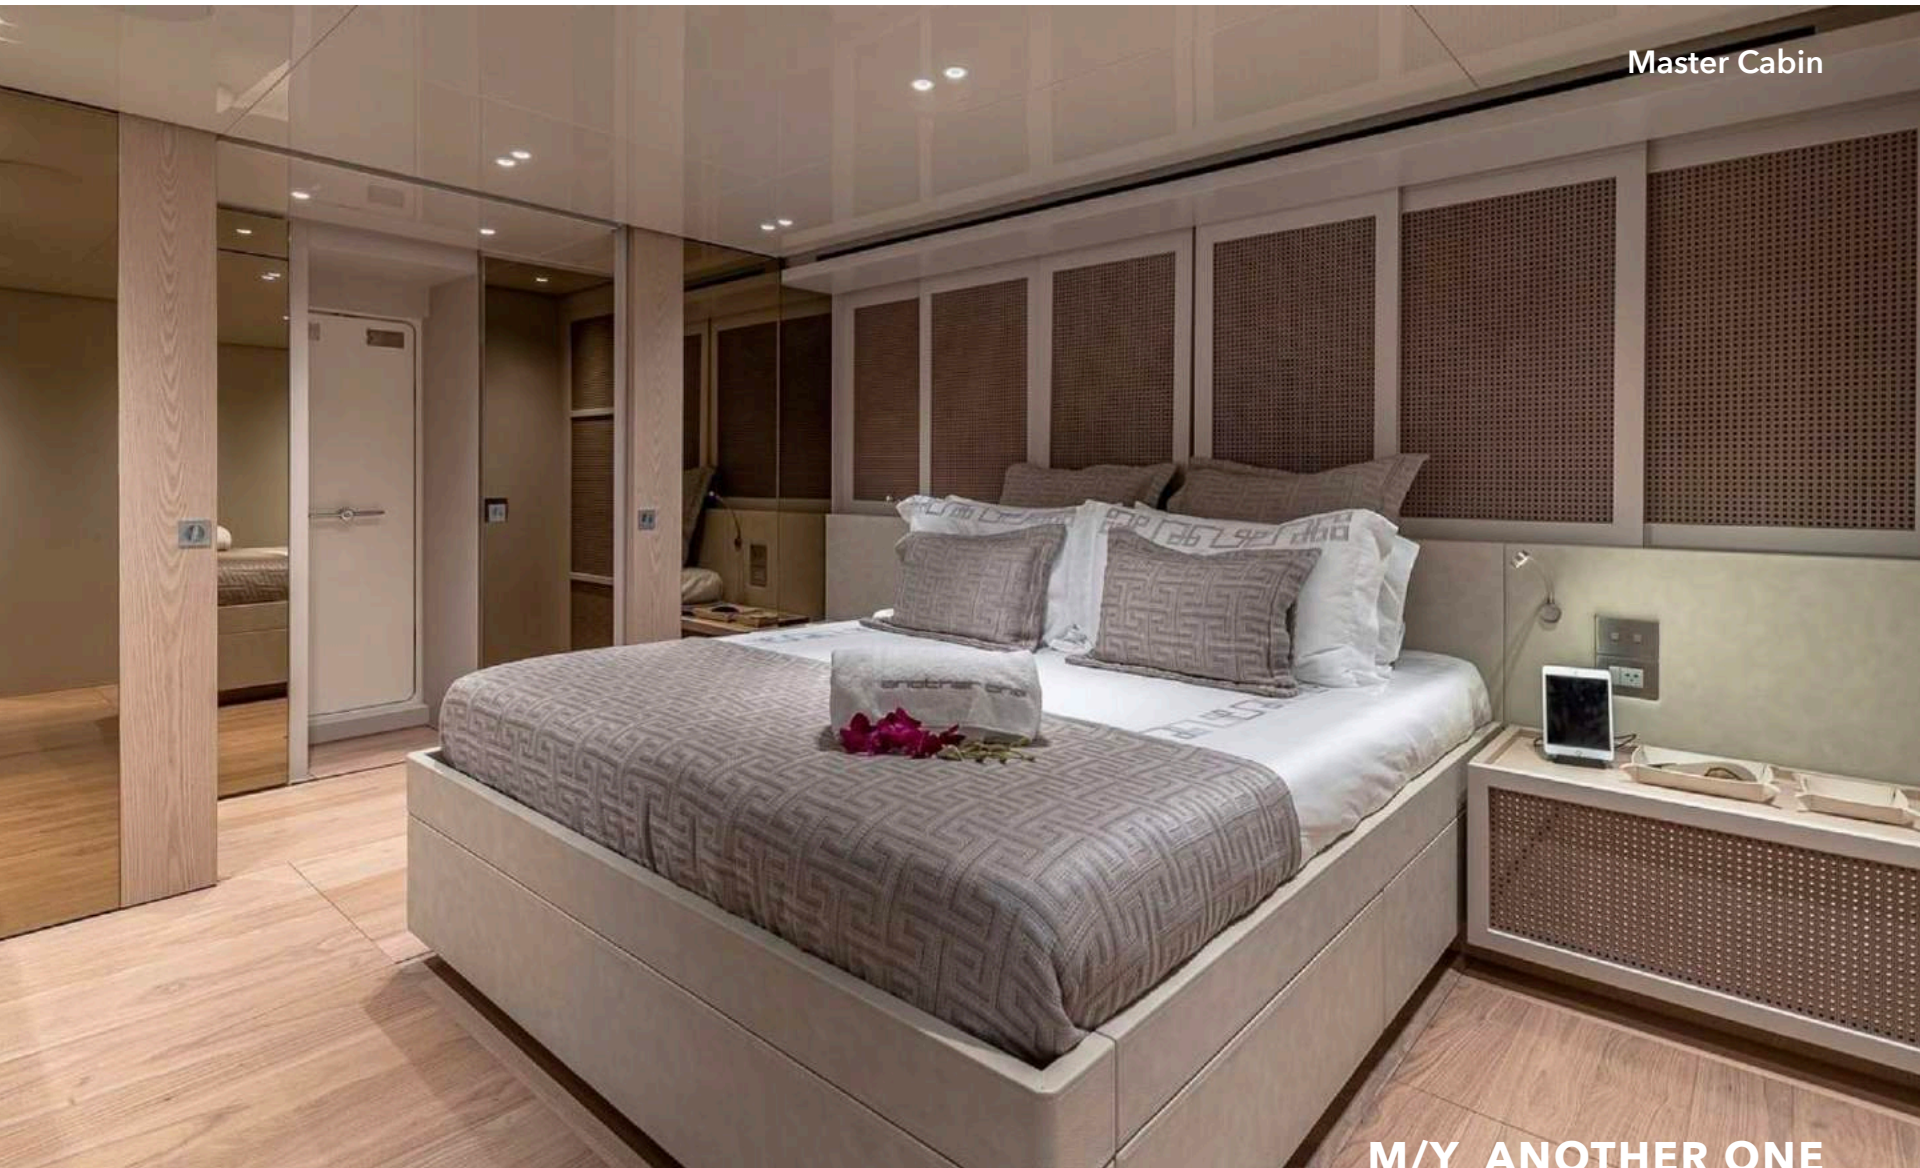

Master Cabin

M/Y ANOTHER ONE