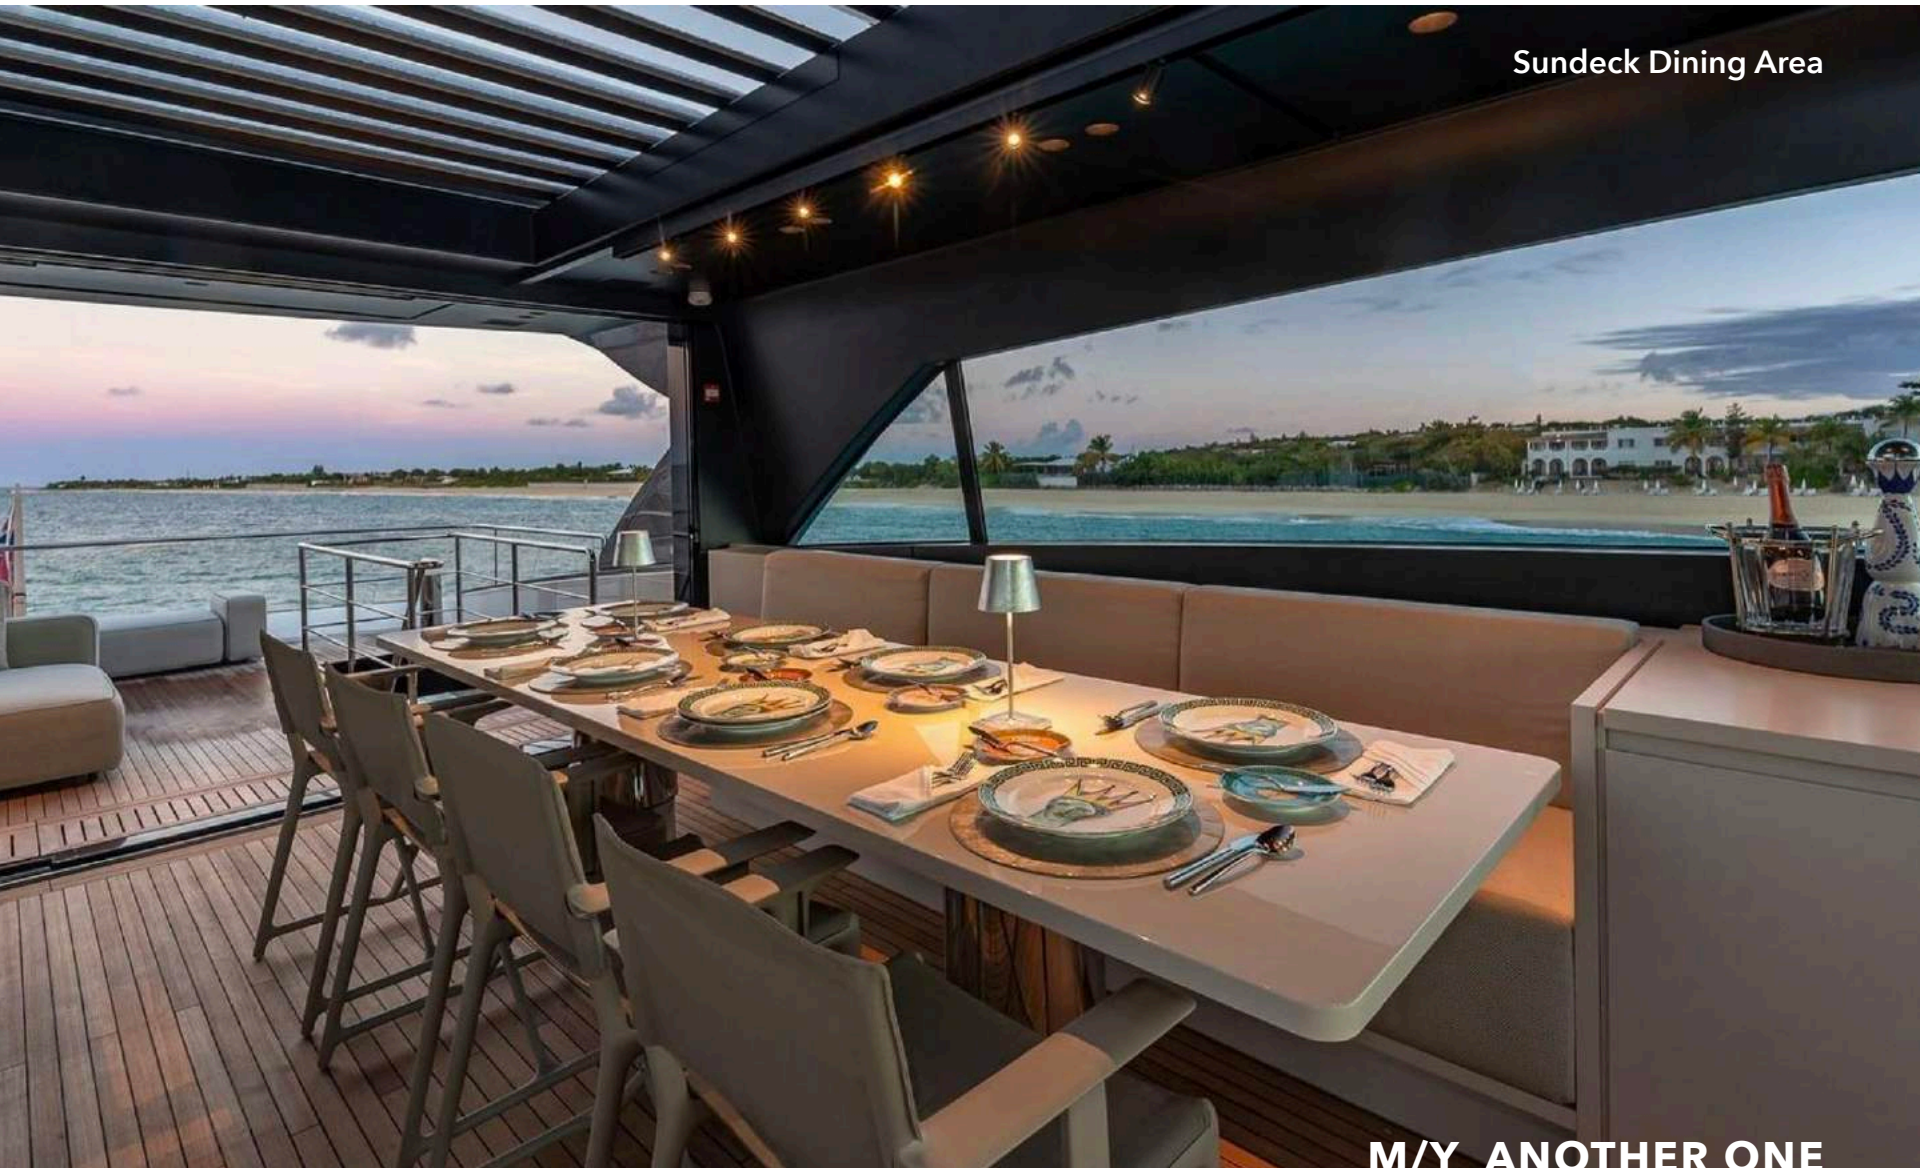

Sundeck Dining Area

M/Y ANOTHER ONE