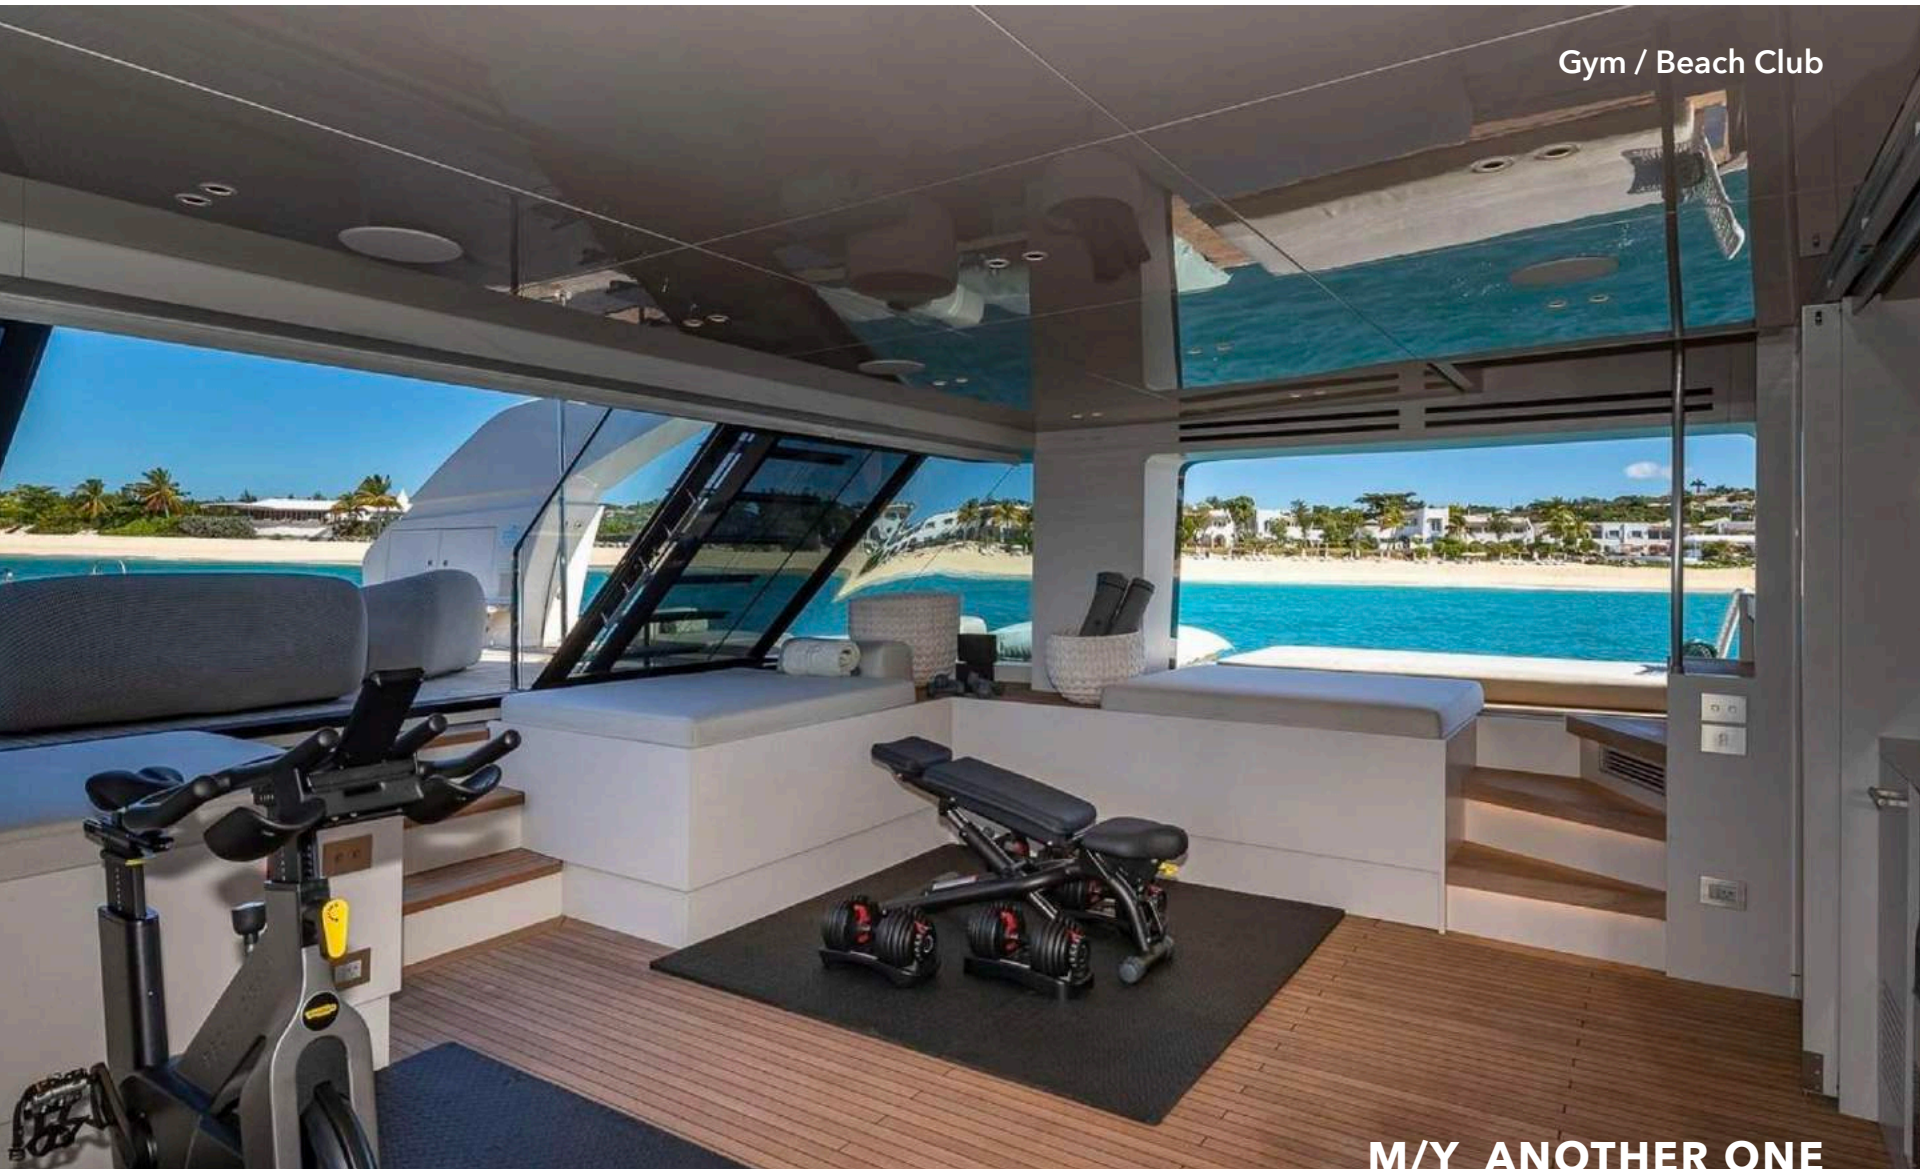

ANOTHER ONE

FOR CHARTER

An aerial photograph of a white luxury yacht, the M/Y Another One, sailing on a deep blue ocean. The yacht is viewed from a high angle, showing its deck, cabin, and the wake it leaves behind. The water is a rich, textured blue with white foam from the wake.

Introducing '**Another One**', a remarkable new addition to the luxury charter market, measuring 34.10 meters (111'8"). This Italian gem, delivered by Sanlorenzo in 2022, offers an extraordinary outdoor living experience, boasting spacious areas and fantastic amenities that ensure an unforgettable vacation.

With the capacity to comfortably accommodate up to 9 guests in 4 cabins, 'Another One' is equipped with an array of water toys and gym equipment, promising endless fun and fitness.

Notable features include a Master Bedroom that opens directly to the gym, an amazing beach club, and three expansive decks that provide impressive living spaces on board, all within a 4-cabin layout designed for maximum guest comfort.

Sundeck Wheelhouse

M/Y ANOTHER ONE

Sundeck

M/Y ANOTHER ONE

Gym / Beach Club

M/Y ANOTHER ONE

Beach Club & Folding
Balconies

M/Y ANOTHER ONE