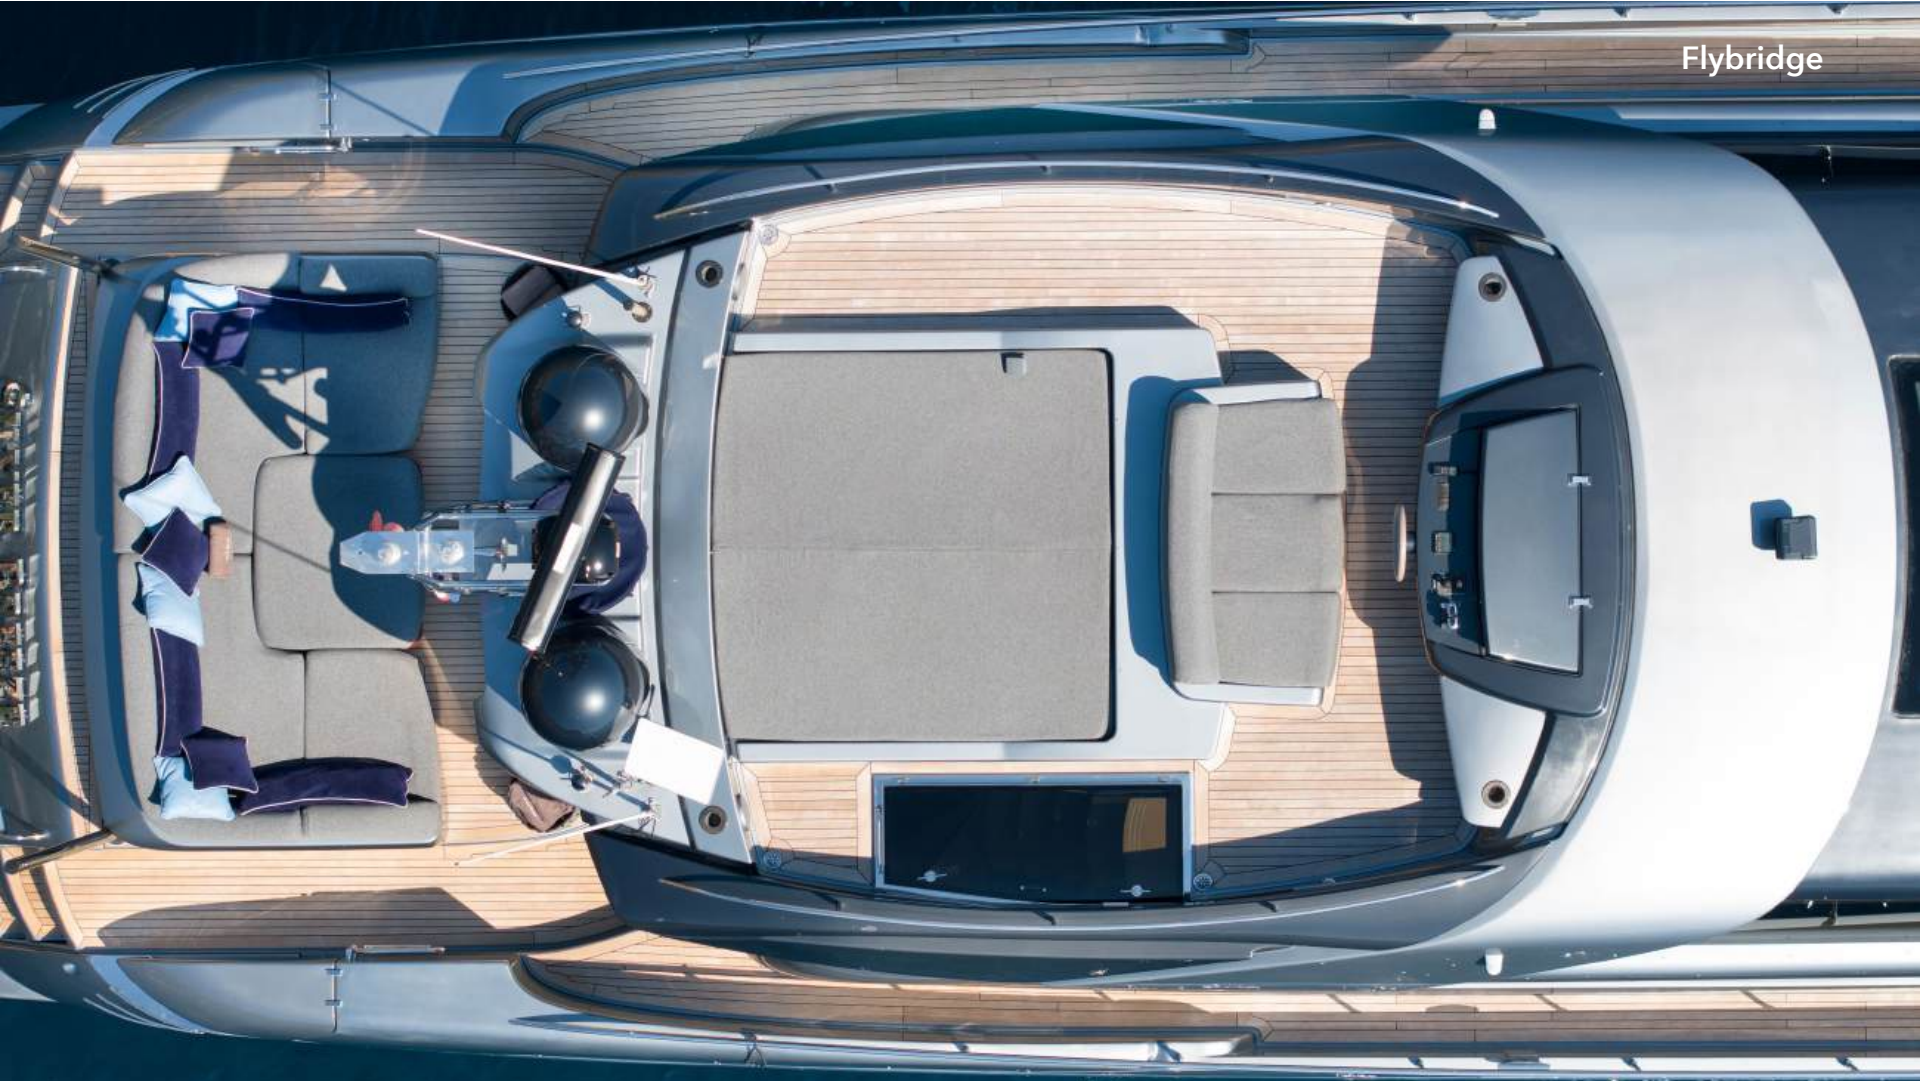

Flybridge

M/Y SILVER BREEZE