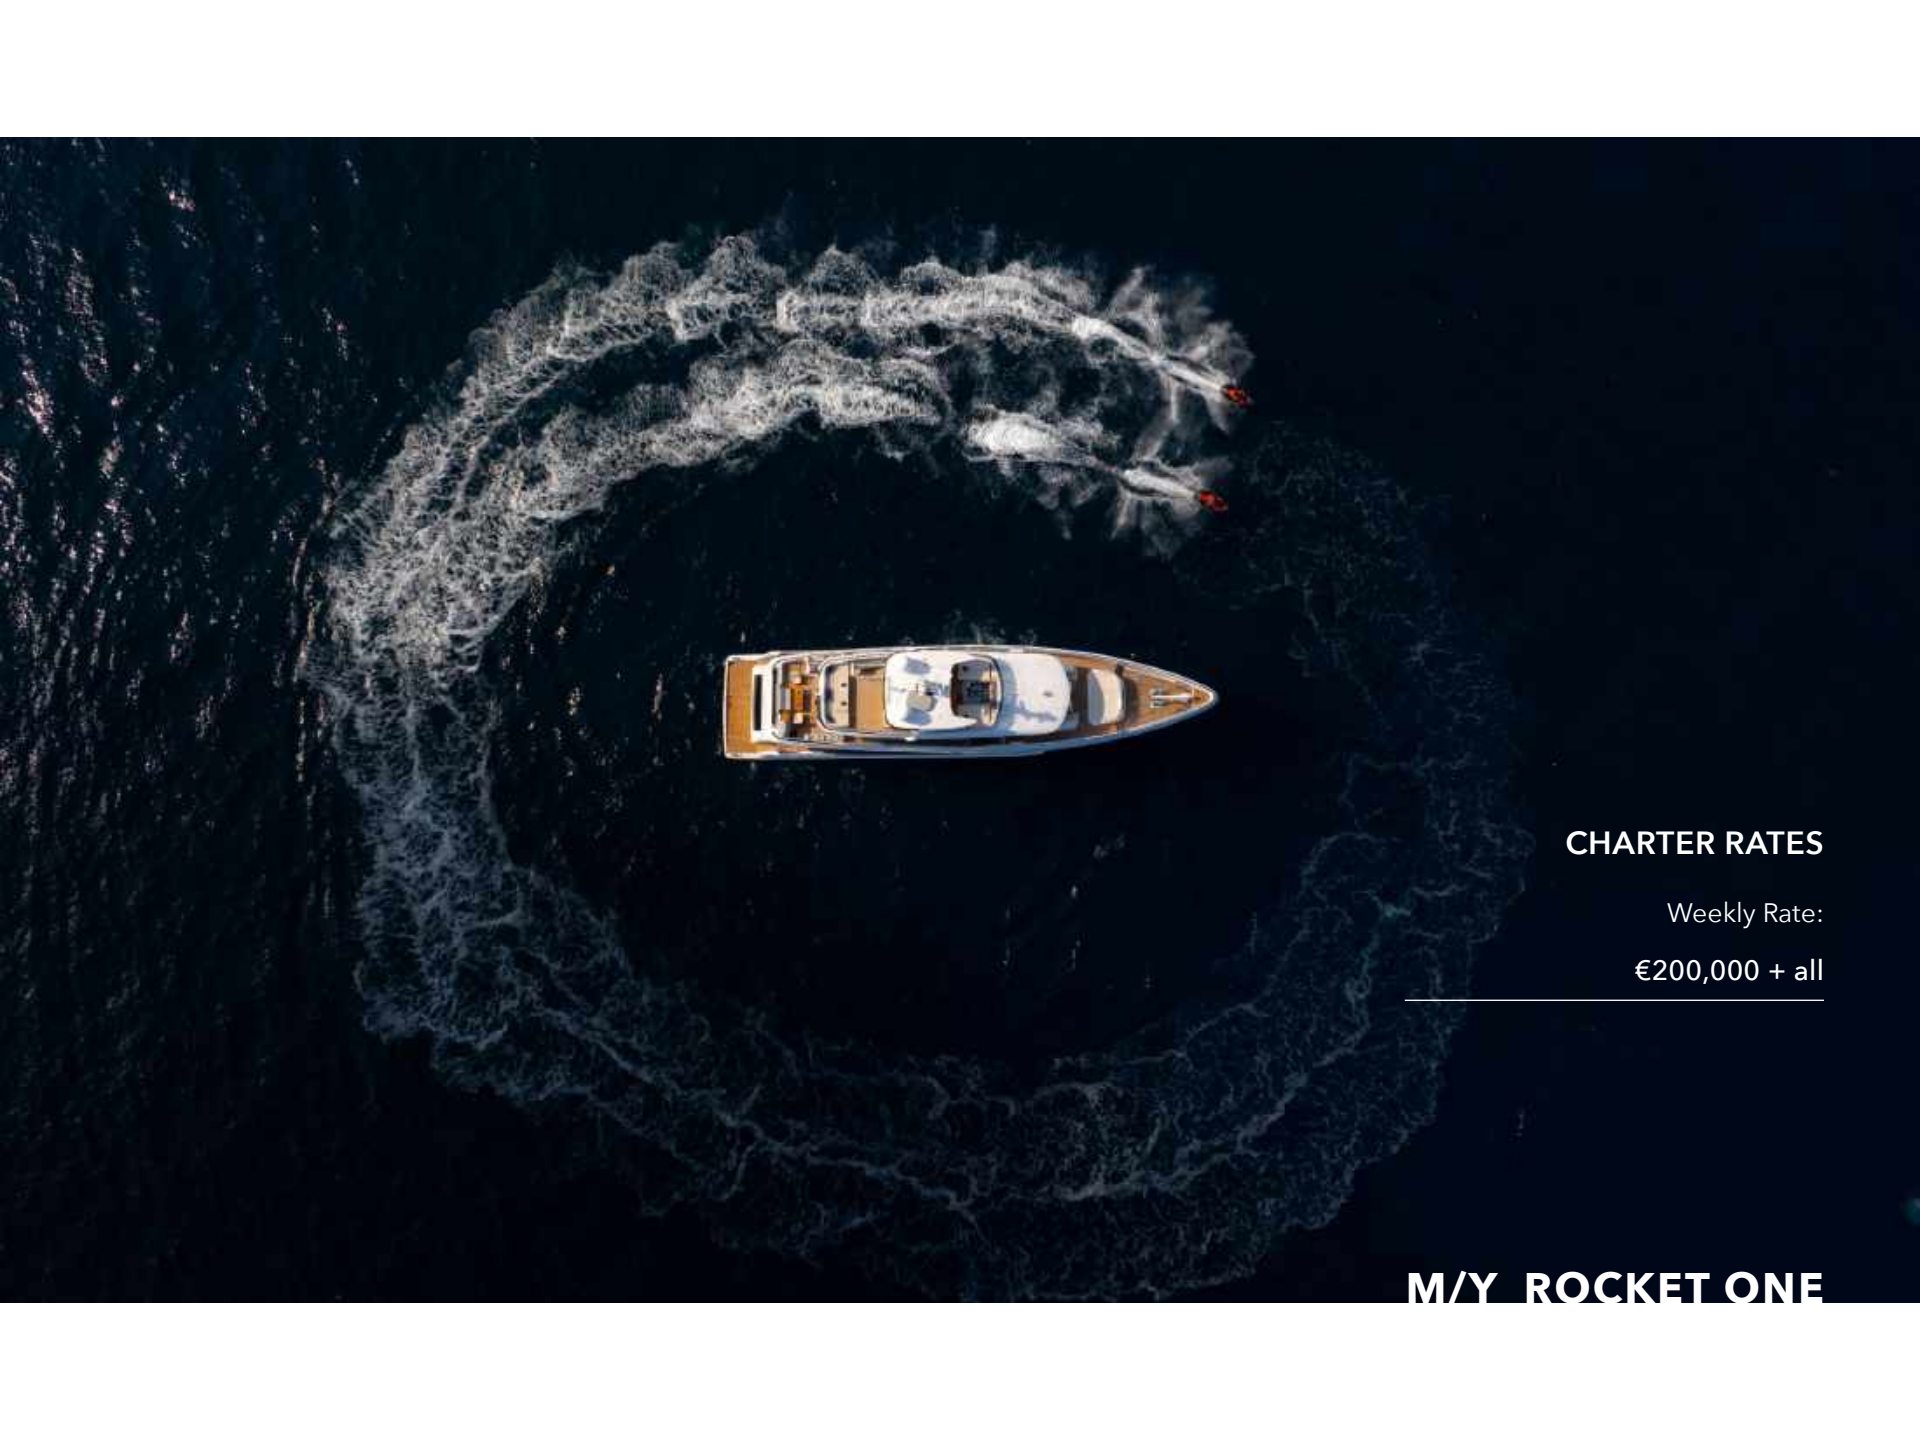

CHARTER RATES

Weekly Rate:

€200,000 + all

M/Y ROCKET ONE