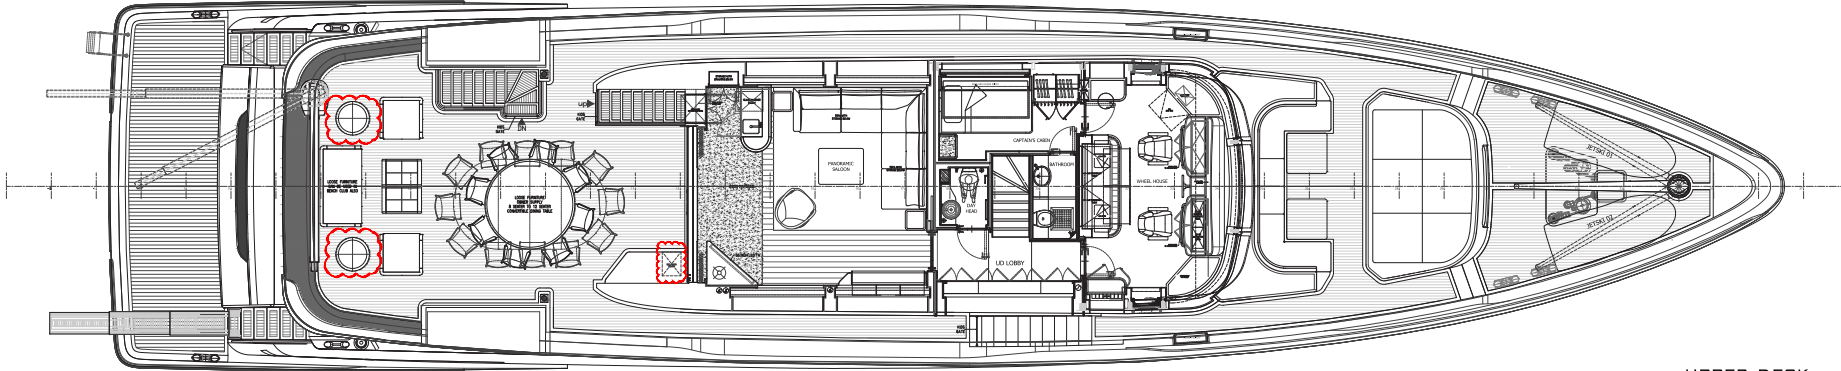

VIP Cabin

M/Y ROCKET ONE

Double Cabin

M/Y ROCKET ONE

209

Double Cabin

M/Y ROCKET ONE

Double Cabin

M/Y ROCKET ONE

Twin Cabin

M/Y ROCKET ONE

Twin Cabin

M/Y ROCKET ONE

Twin Cabin with Pullman bed

M/Y ROCKET ONE

Twin Cabin Converted

M/Y ROCKET ONE

Layout

SUN DECK

UPPER DECK

Layout

MAIN DECK

LOWER DECK

M/Y ROCKET ONE