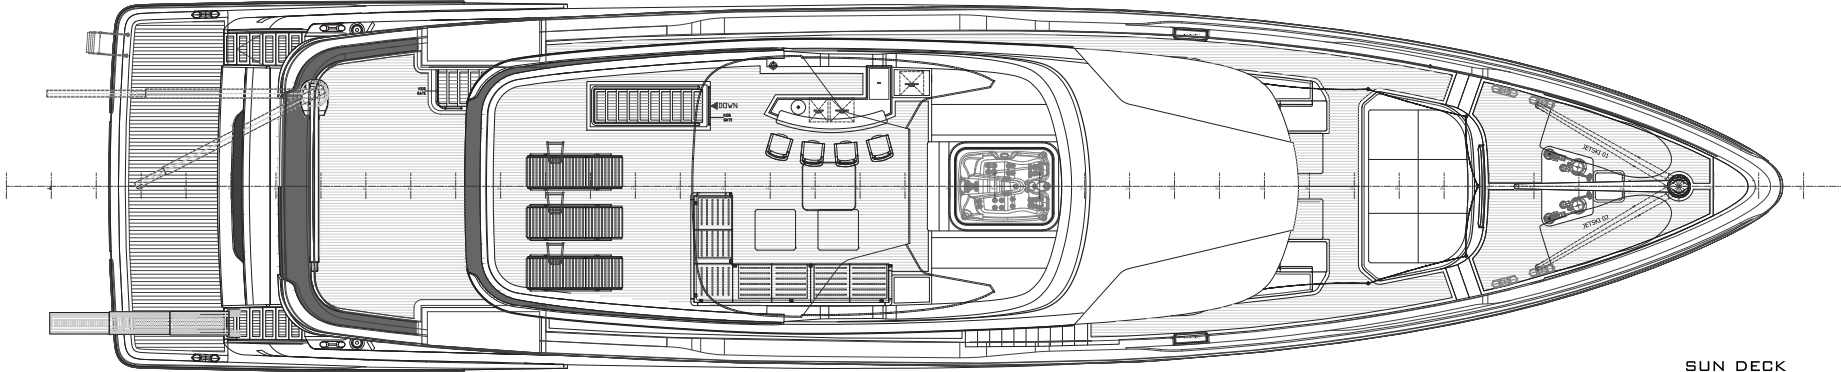

VIP Cabin

M/Y ROCKET ONE

Double Cabin

M/Y ROCKET ONE

209

Double Cabin

M/Y ROCKET ONE

Double Cabin

M/Y ROCKET ONE

Twin Cabin

M/Y ROCKET ONE

Twin Cabin

M/Y ROCKET ONE

Twin Cabin with Pullman bed

M/Y ROCKET ONE

Twin Cabin Converted

M/Y ROCKET ONE

Layout

SUN DECK

UPPER DECK

Layout

MAIN DECK

LOWER DECK

M/Y ROCKET ONE