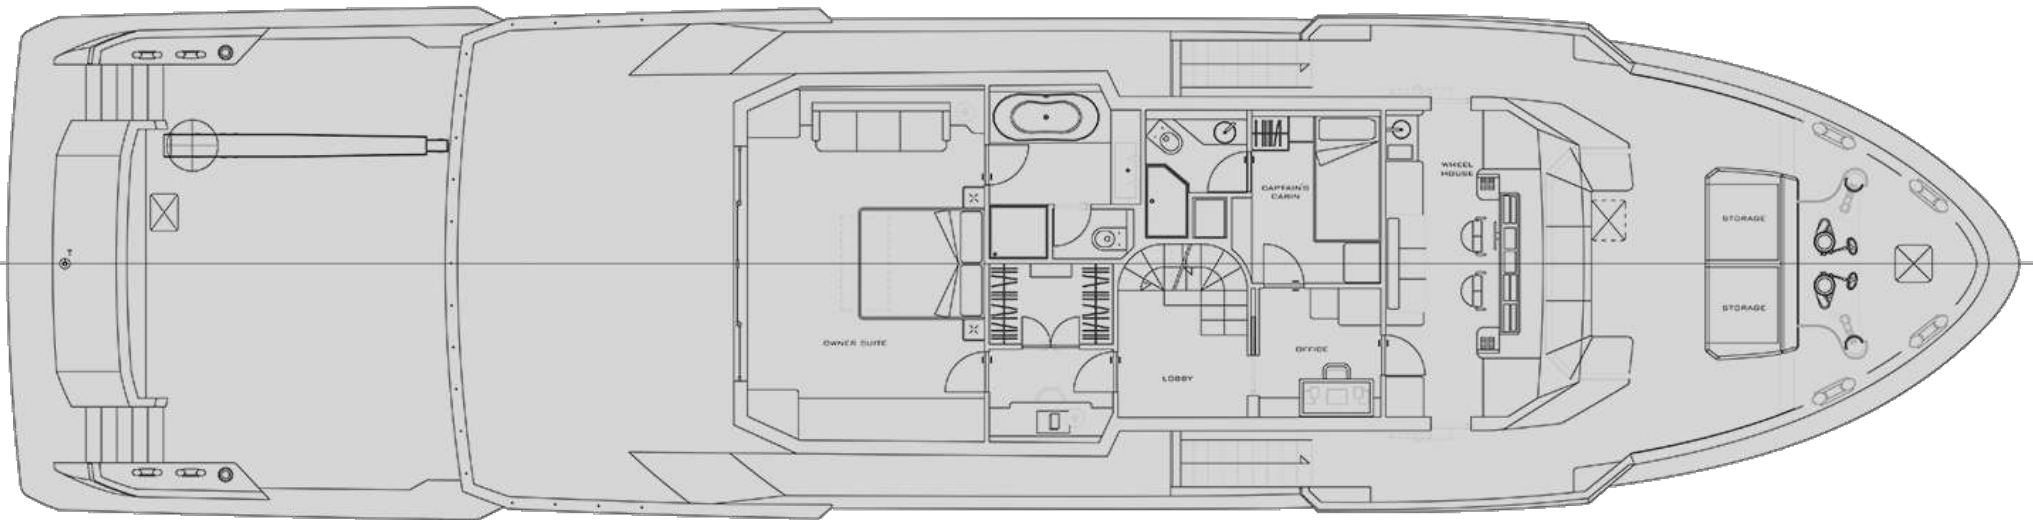

REALE PACIFICO 32
FOR SALE

AQUA MARINE
GROUP

An Explorer for long voyages “without borders”, from the seas of northern Europe to the warm Caribbean waters. Entirely custom made, it features a sun deck with jacuzzi, large sunpad and a dining table that comfortably accommodates 14 people and in the closed area a bathroom and a pantry. The upper deck dedicates all the aft part to the owner who can thus benefit from the master suite and an external deck in respect of the strictest privacy. In the fore part there is a large space for the command area and the captain cabin. The VIP cabin and a large salon find space on the main deck, together with a large galley and an outdoor space that allows the placement of a 6.2m tender, among the largest for this category of Explorer.

SPECIFICATIONS

Builder:
REALE YACHT

Length:
107'3" (32.71 m)

Draft:
7'7" (2.35 m)

Engine:
2 x MAN Twin diesel Inboard

Gross tonnage:
216 GT

Cruise speed:
11 knots

Guest cruising:
12

Number of cabins:
4

Crew:
Captain + 6

Year Built / Delivery:
4th quarter of 2023

Beam:
26'9" (8.20 m)

Hull construction:
Steel / Aluminium

Displacement:
245 t

Range:
Up to 5,000 Nm @9 knots

Max speed:
13 knots

Guest sleeping:
8

Cabin details:
1 Master, 1 VIP's, 2 Double

Classification:
RINA pleasure

ASKING PRICE

ON REQUEST

SUNDECK

UPPER DECK

MAIN DECK