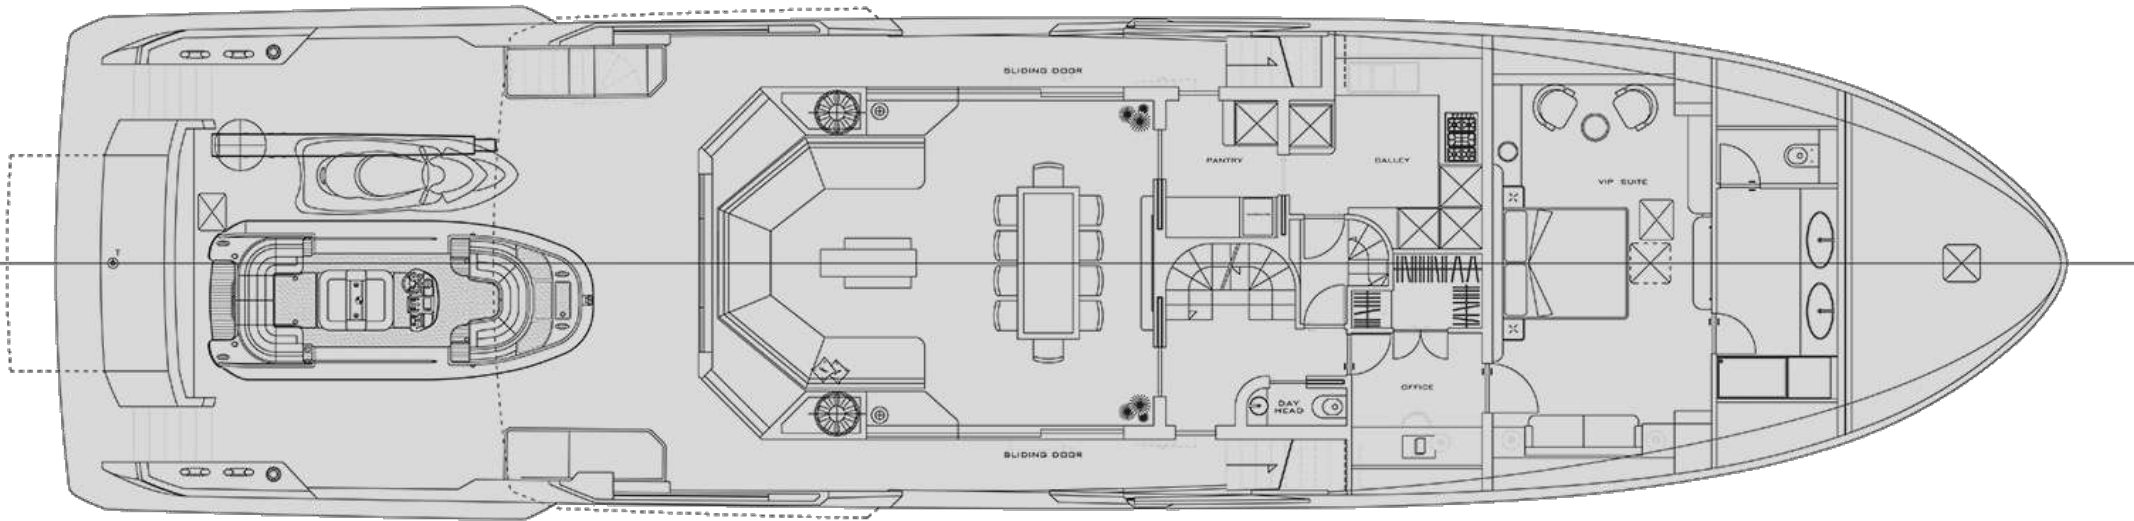

REALE PACIFICO 32
FOR SALE

AQUA MARINE
GROUP

An Explorer for long voyages “without borders”, from the seas of northern Europe to the warm Caribbean waters. Entirely custom made, it features a sun deck with jacuzzi, large sunpad and a dining table that comfortably accommodates 14 people and in the closed area a bathroom and a pantry. The upper deck dedicates all the aft part to the owner who can thus benefit from the master suite and an external deck in respect of the strictest privacy. In the fore part there is a large space for the command area and the captain cabin. The VIP cabin and a large salon find space on the main deck, together with a large galley and an outdoor space that allows the placement of a 6.2m tender, among the largest for this category of Explorer.

SPECIFICATIONS

Builder:
REALE YACHT

Length:
107'3" (32.71 m)

Draft:
7'7" (2.35 m)

Engine:
2 x MAN Twin diesel Inboard

Gross tonnage:
216 GT

Cruise speed:
11 knots

Guest cruising:
12

Guest sleeping:
8

Cabin details:
1 Master, 1 VIP's, 2 Double

Classification:
RINA pleasure

ASKING PRICE

ON REQUEST

SUNDECK

UPPER DECK

MAIN DECK