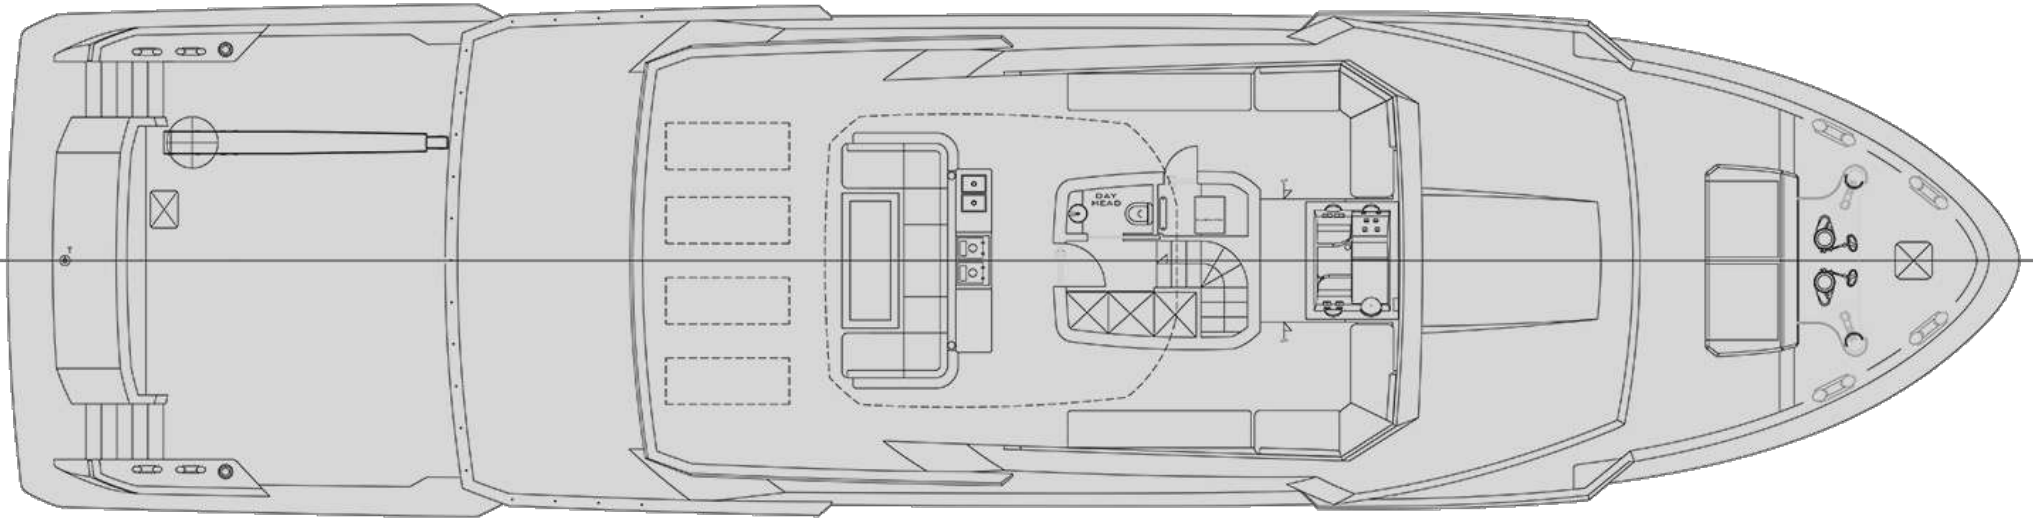

SPECIFICATIONS

Builder:
REALE YACHT

Length:
107'3" (32.71 m)

Draft:
7'7" (2.35 m)

Engine:
2 x MAN Twin diesel Inboard

Gross tonnage:
216 GT

Cruise speed:
11 knots

Guest cruising:
12

Number of cabins:
4

Crew:
Captain + 6

Year Built / Delivery:
4th quarter of 2023

Beam:
26'9" (8.20 m)

Hull construction:
Steel / Aluminium

Displacement:
245 t

Range:
Up to 5,000 Nm @9 knots

Max speed:
13 knots

Guest sleeping:
8

Cabin details:
1 Master, 1 VIP's, 2 Double

Classification:
RINA pleasure

ASKING PRICE

ON REQUEST

SUNDECK

UPPER DECK

MAIN DECK