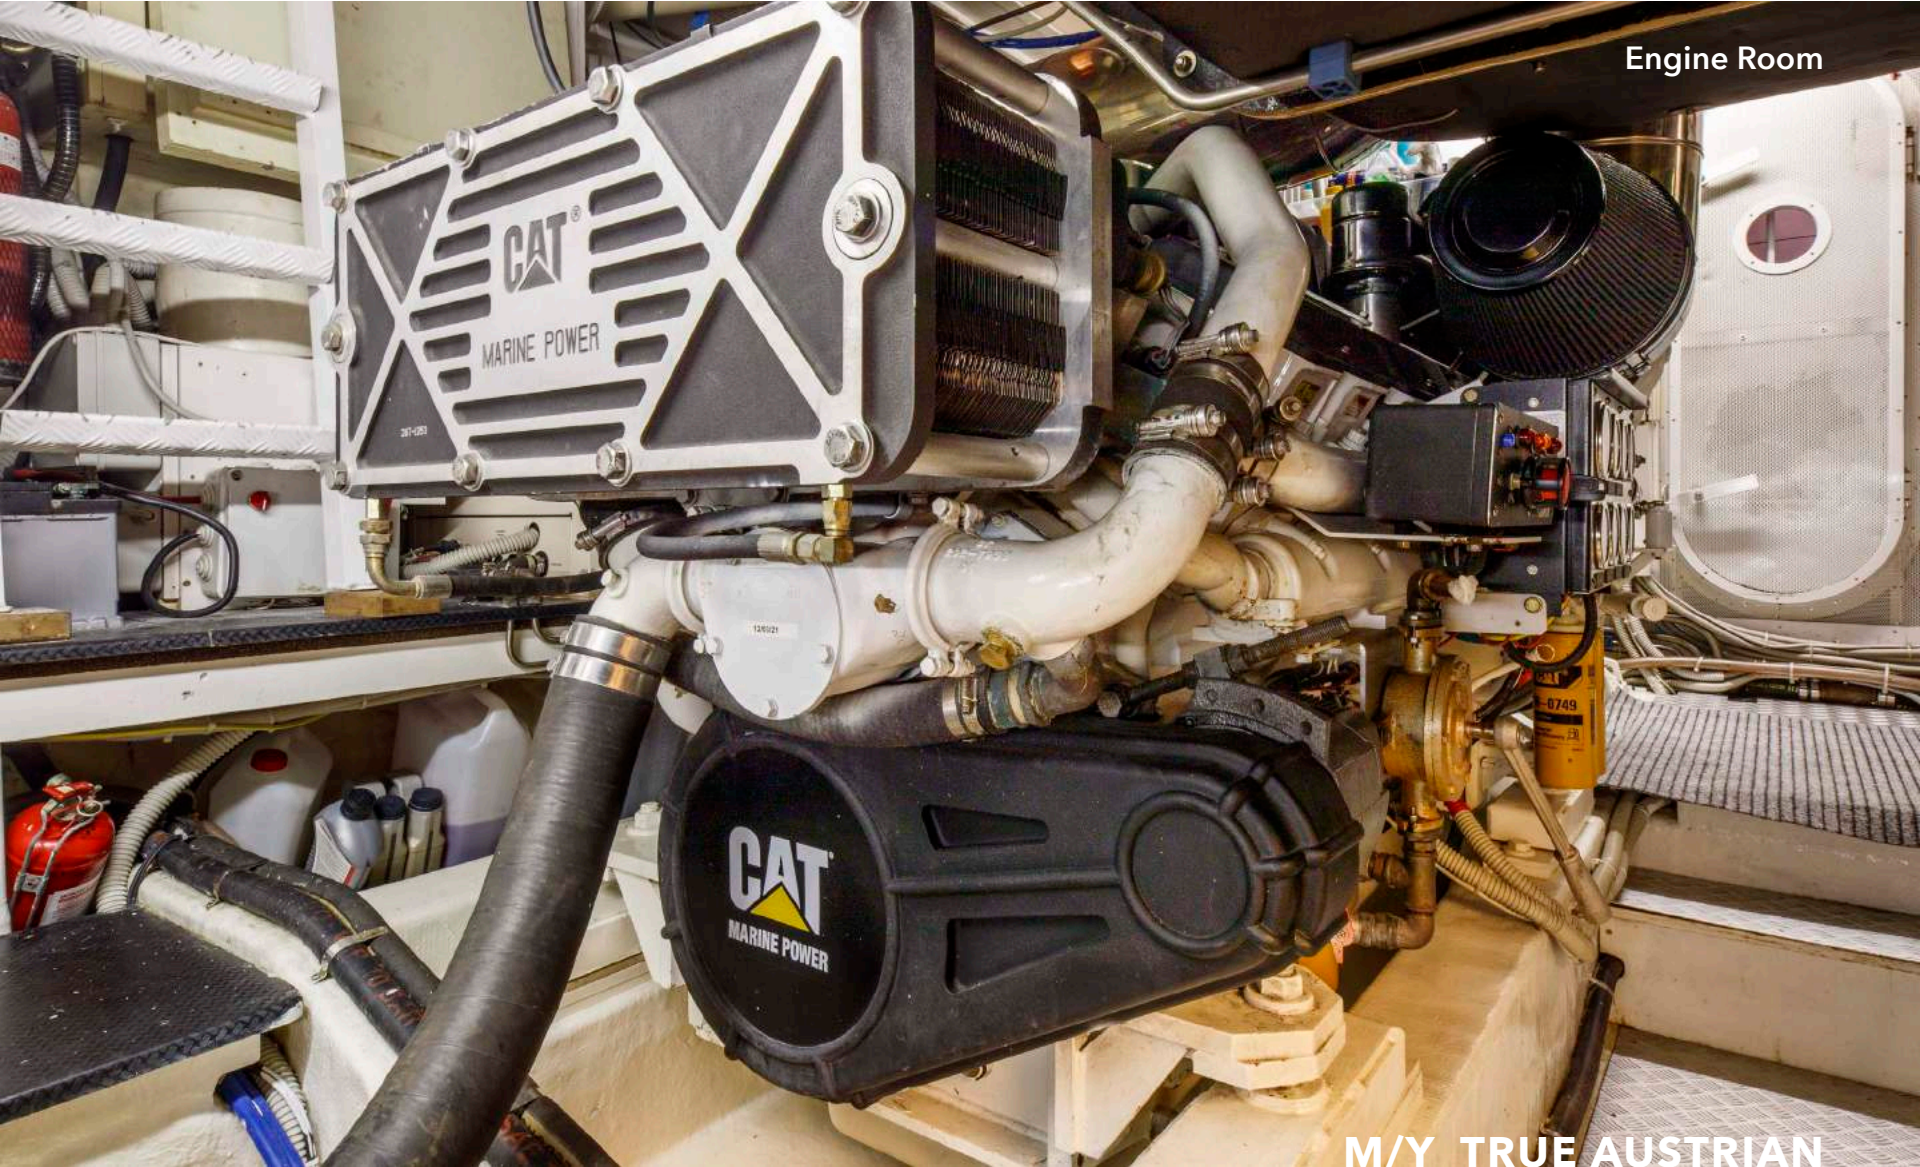

Engine Room

M/Y TRUE AUSTRIAN