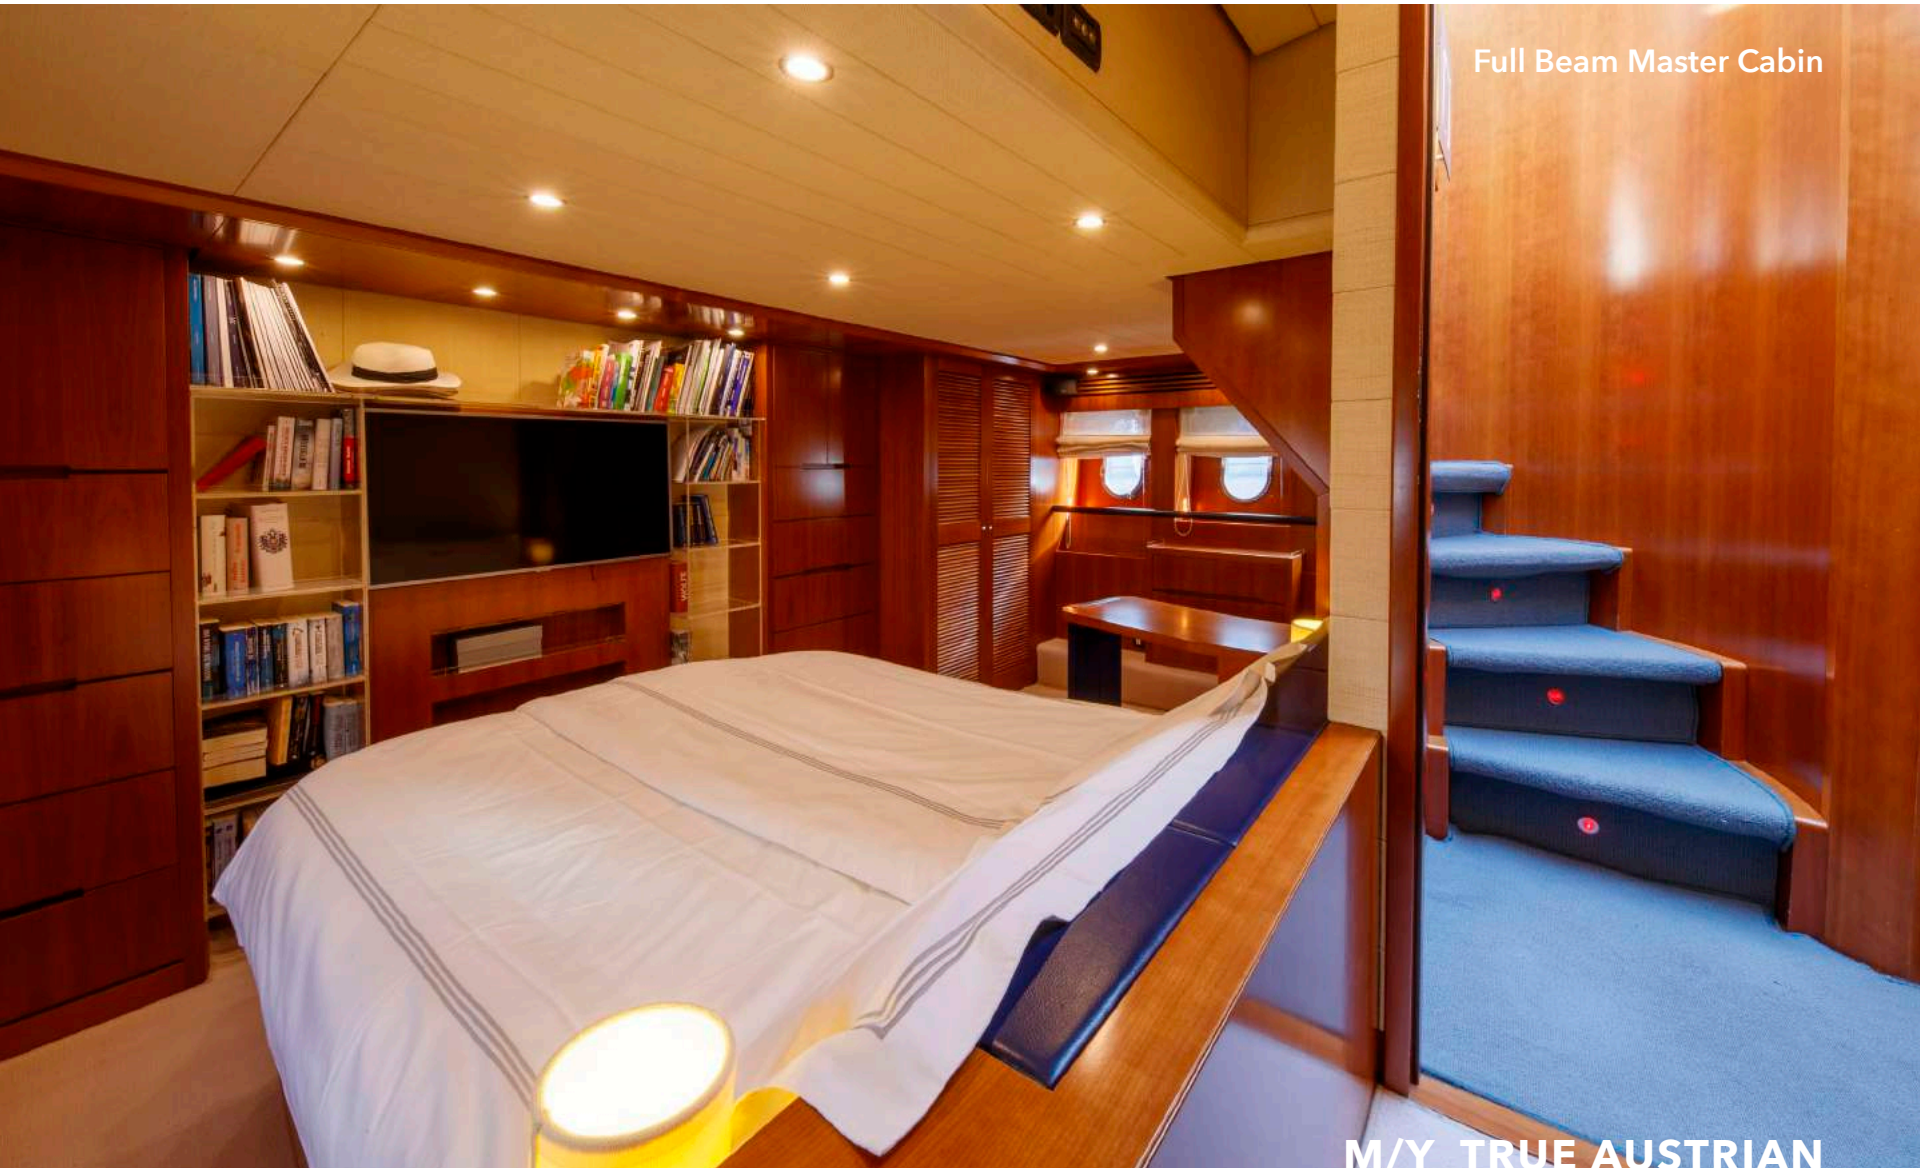

Full Beam Master Cabin

M/Y TRUE AUSTRIAN