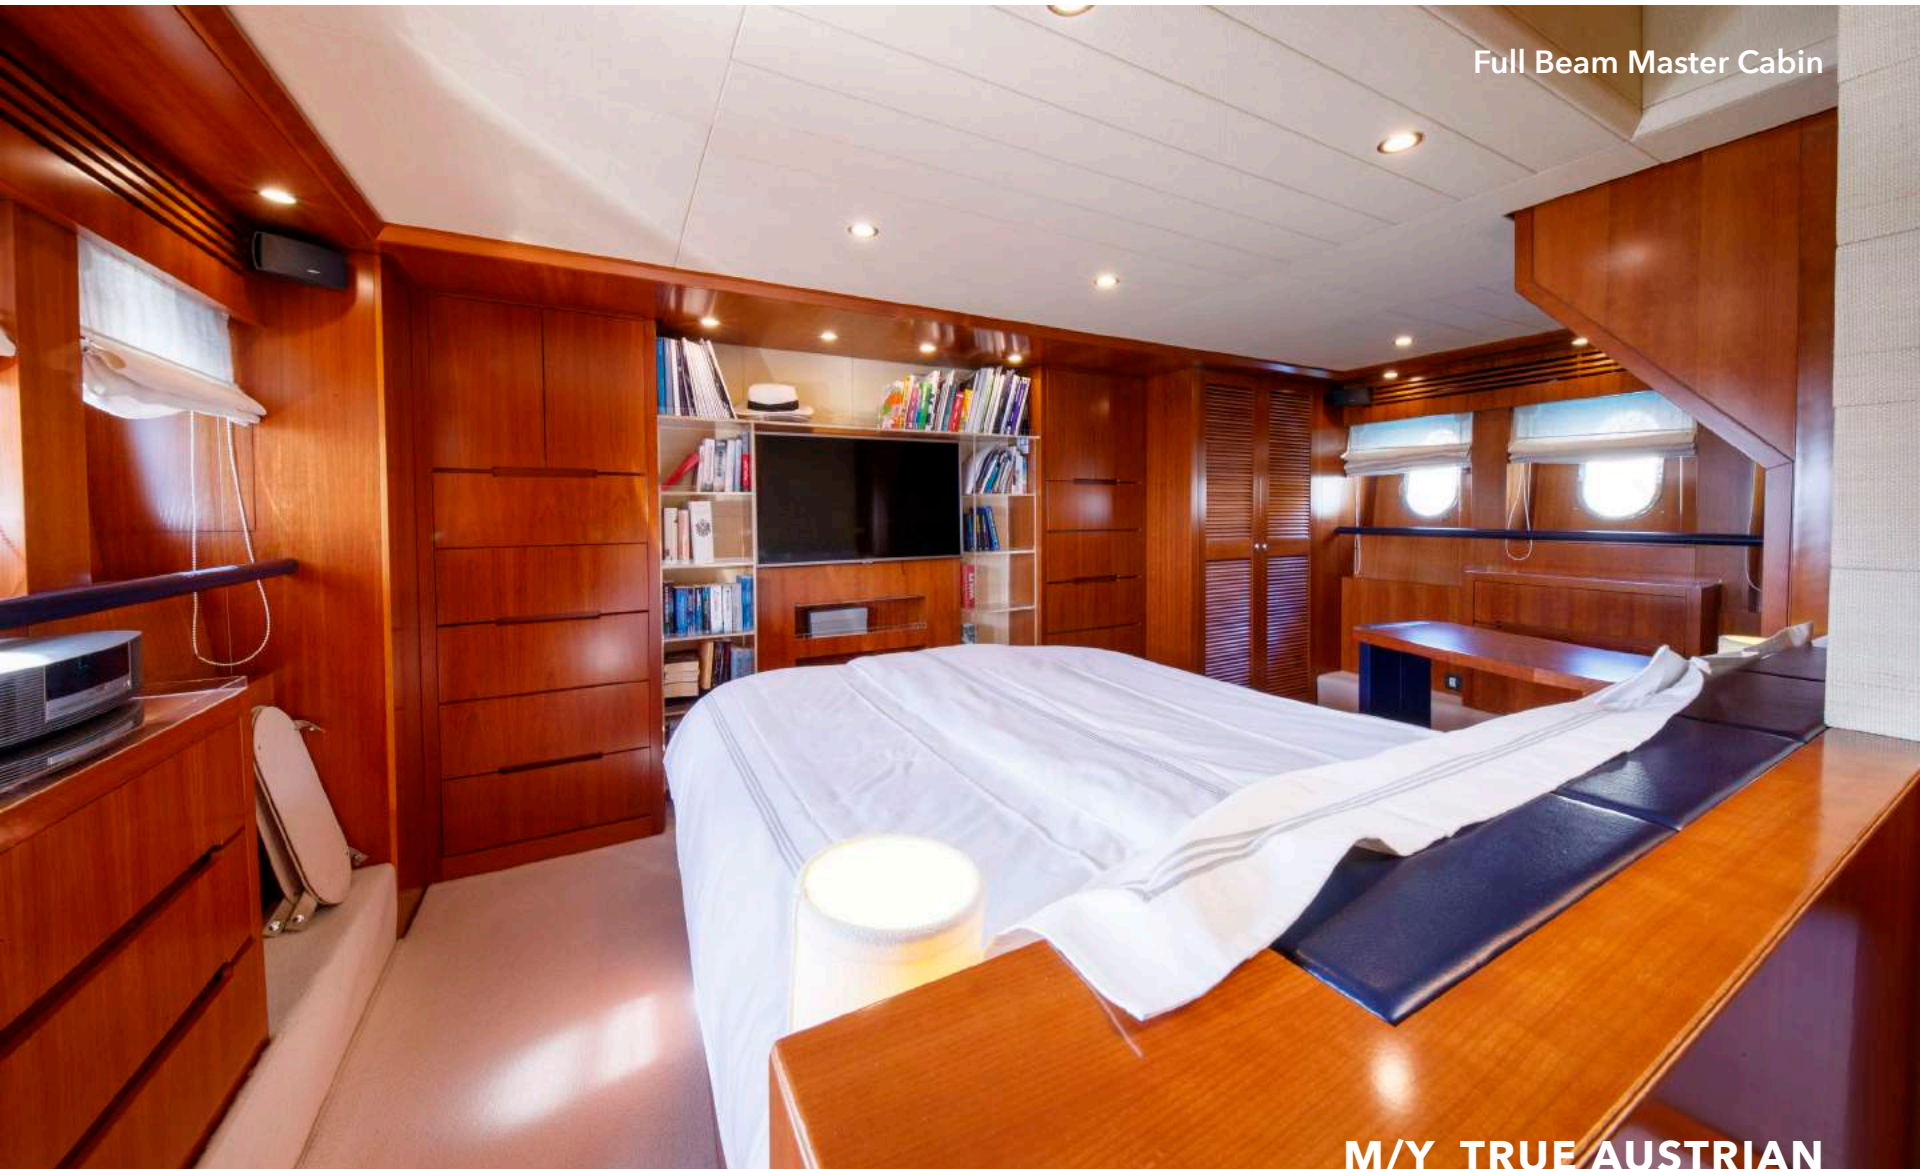

Full Beam Master Cabin

M/Y TRUE AUSTRIAN