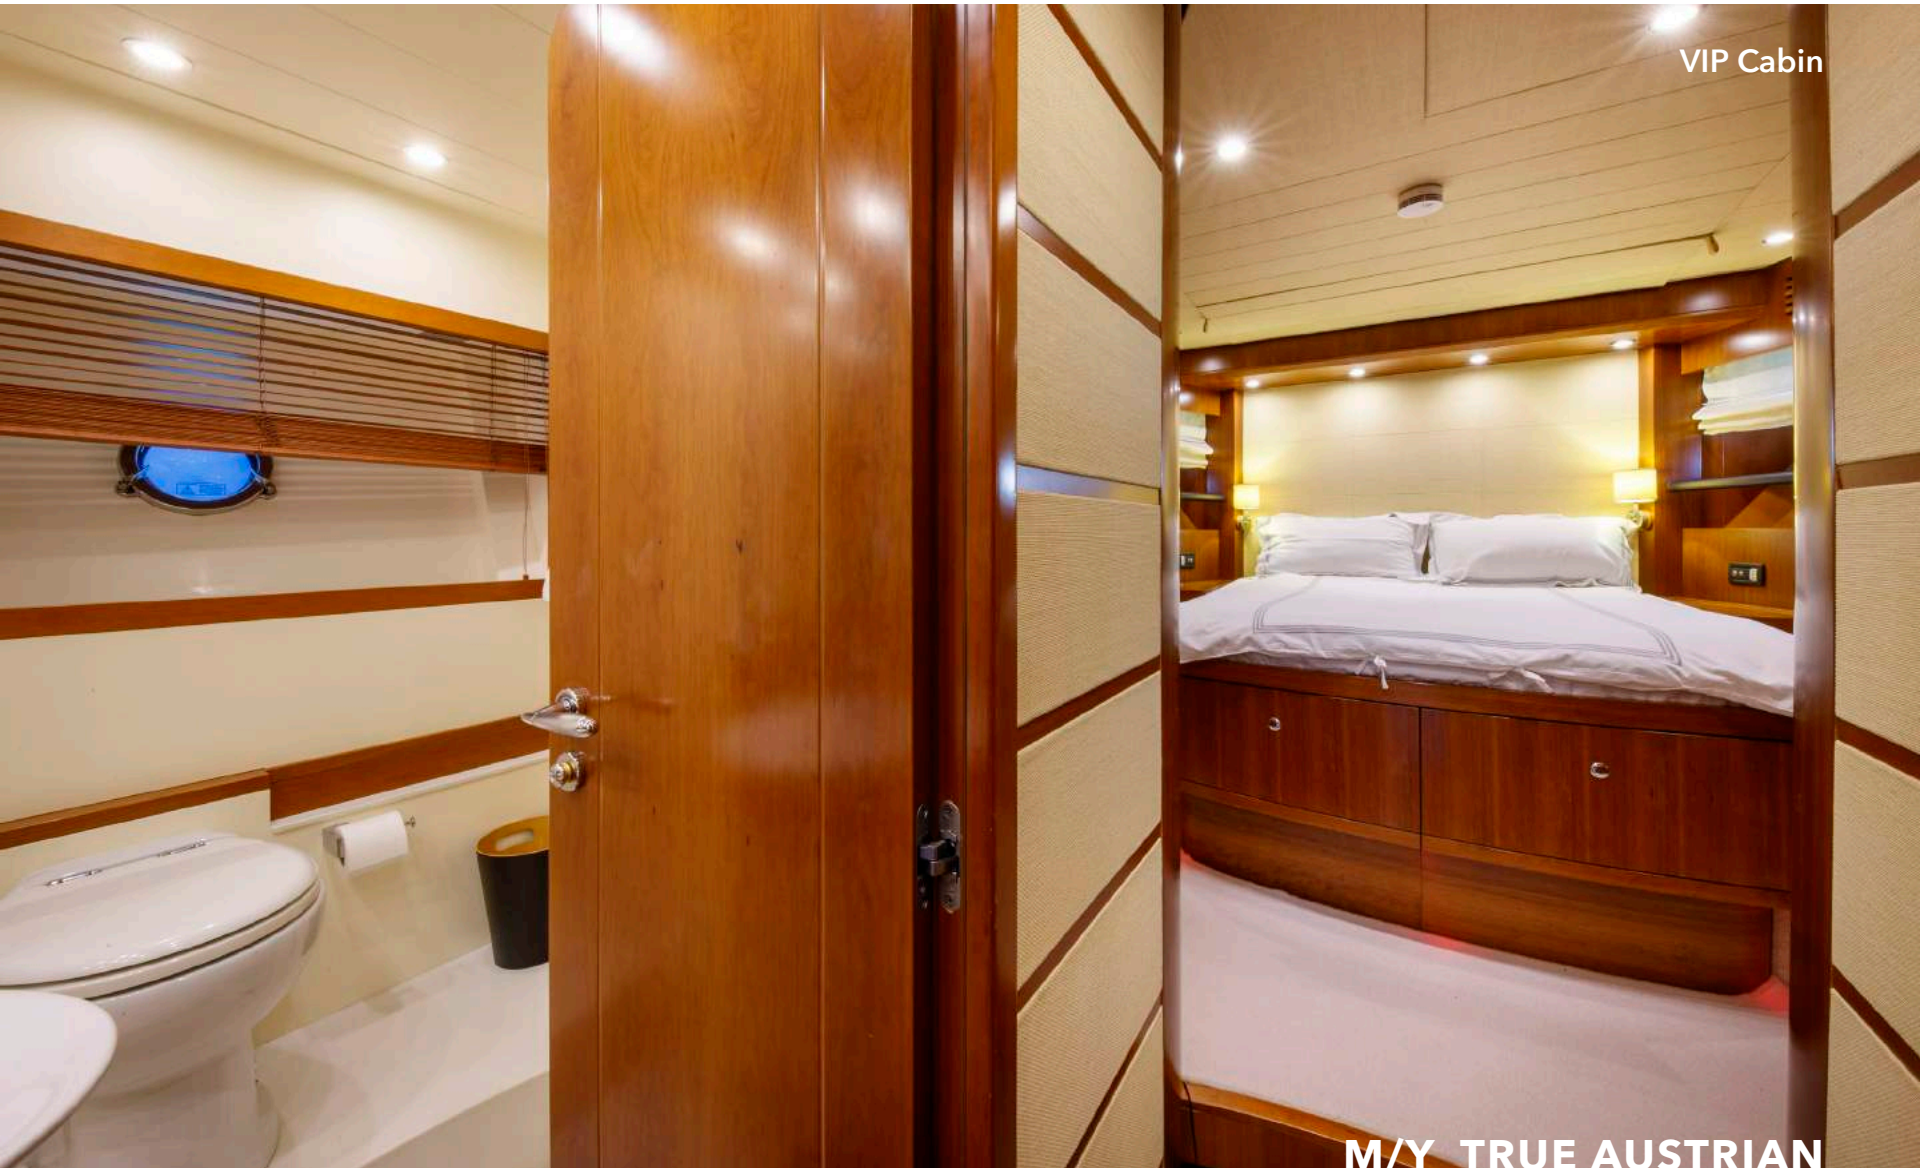

VIP Cabin

M/Y TRUE AUSTRIAN