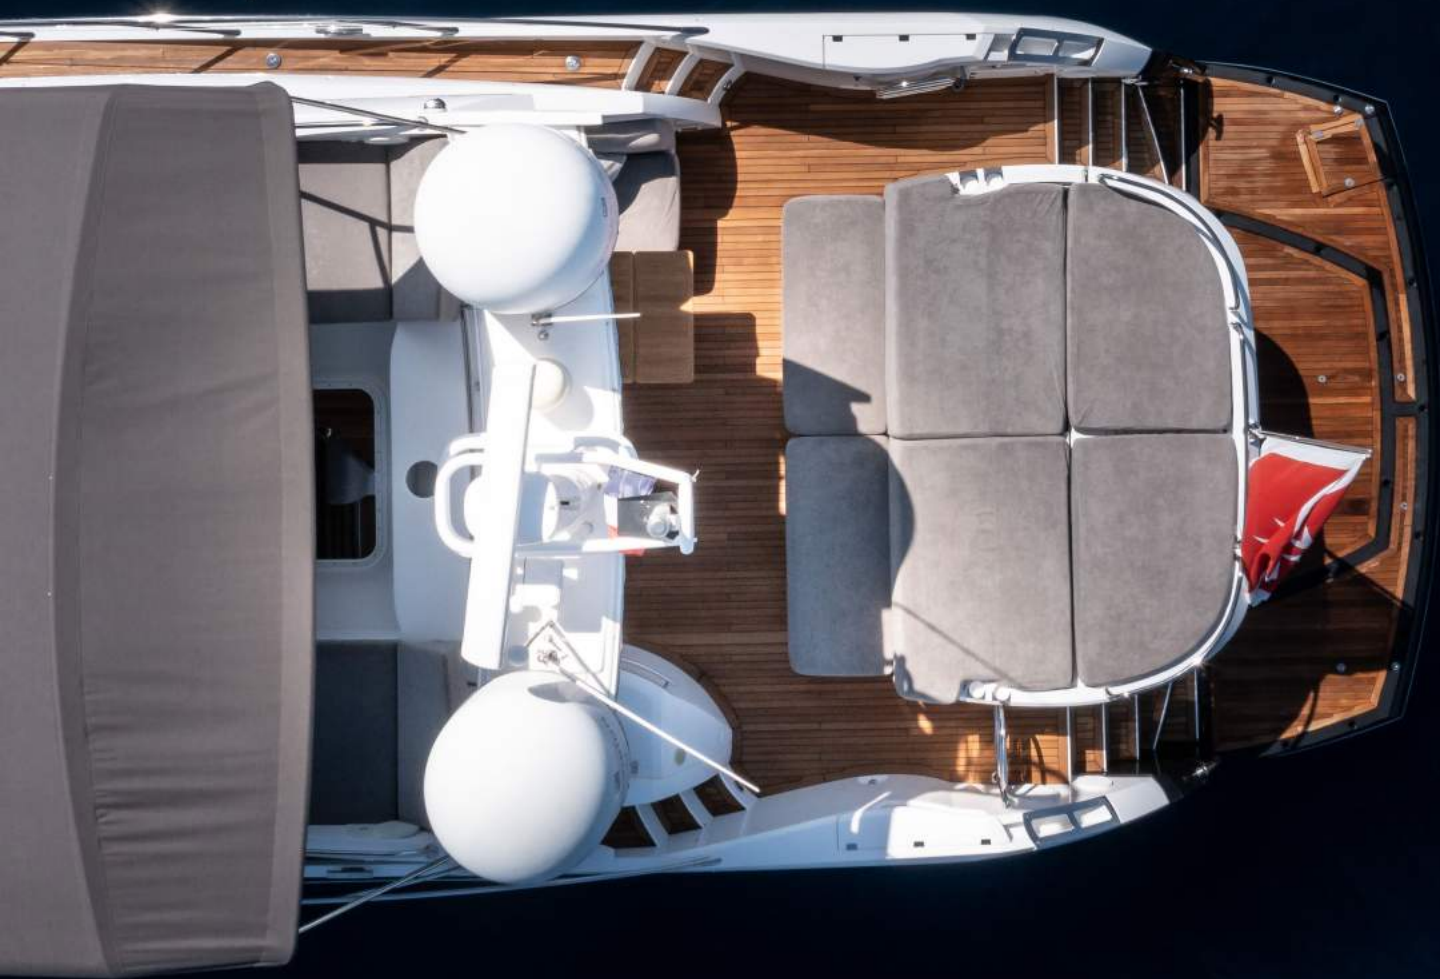

STAR OF SEVEN SEAS

FOR CHARTER

M/Y Star of Seven Seas is a remarkable vessel that combines power and elegance in a sleek and stylish design. With a length of 74 feet, this yacht features a striking exterior with aggressive lines and a low-slung roof.

Its sleek hull enables smooth and stable navigation, ensuring a comfortable and exhilarating cruising experience. SO7S accommodates up to 8 guests sleeping across 4 cabins.

Step on board, and you'll find a spacious deck layout designed for relaxation and entertainment. The aft deck offers a generous seating area and a dining table, perfect for enjoying aperitivo al fresco and socializing.

M/Y STAR OF SEVEN SEAS

SPECIFICATIONS

Builder: Sunseeker	Length: 22.80 m (74'10")
Year built 2011 (2022 Refit)	Draft: 1.83 m (6')
Flag: Maltese	Beam: 5.38 m (17'8")
Engine: 2 x MAN V12 1800 HP	Crew: Captain + 1
Max speed: 35 knots	Cruise speed: 28 knots
Guest cruising: 12	Guest sleeping: 8
Number of cabins: 4	Cabin detail: 1 Master, 1 VIP, 1 Twin, 1 bunk cabin

Flybridge

M/Y STAR OF SEVEN SEAS

Flybridge Wheelhouse

M/Y STAR OF SEVEN SEAS

Aft Deck Sunpad

M/Y STAR OF SEVEN SEAS

Aft Deck Dining Area

M/Y STAR OF SEVEN SEAS