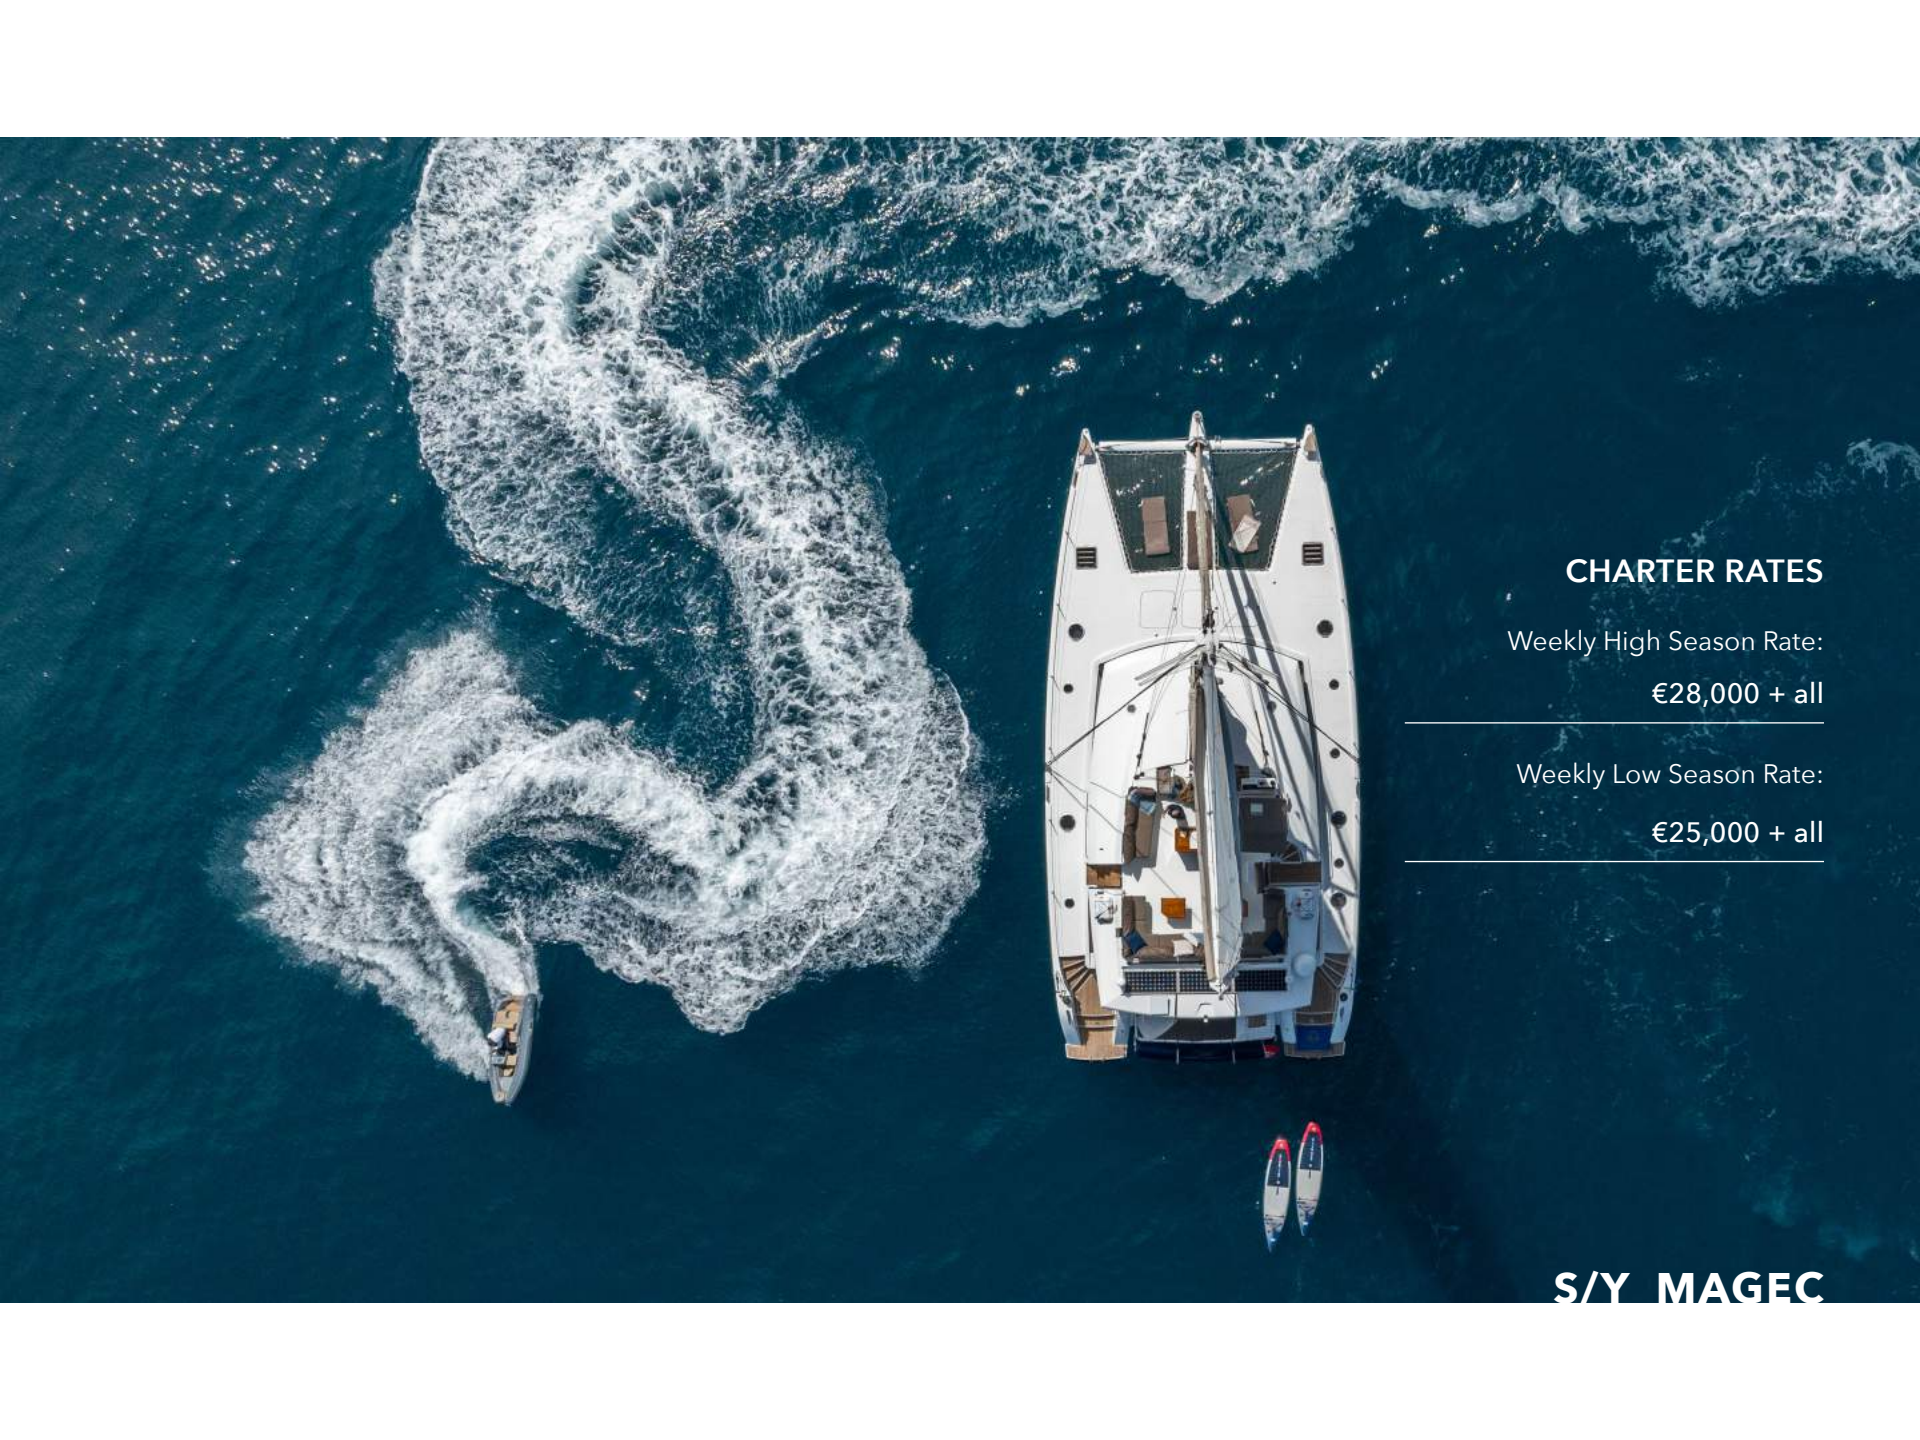

CHARTER RATES

Weekly High Season Rate:

€28,000 + all

Weekly Low Season Rate:

€25,000 + all

S/Y MAGEC