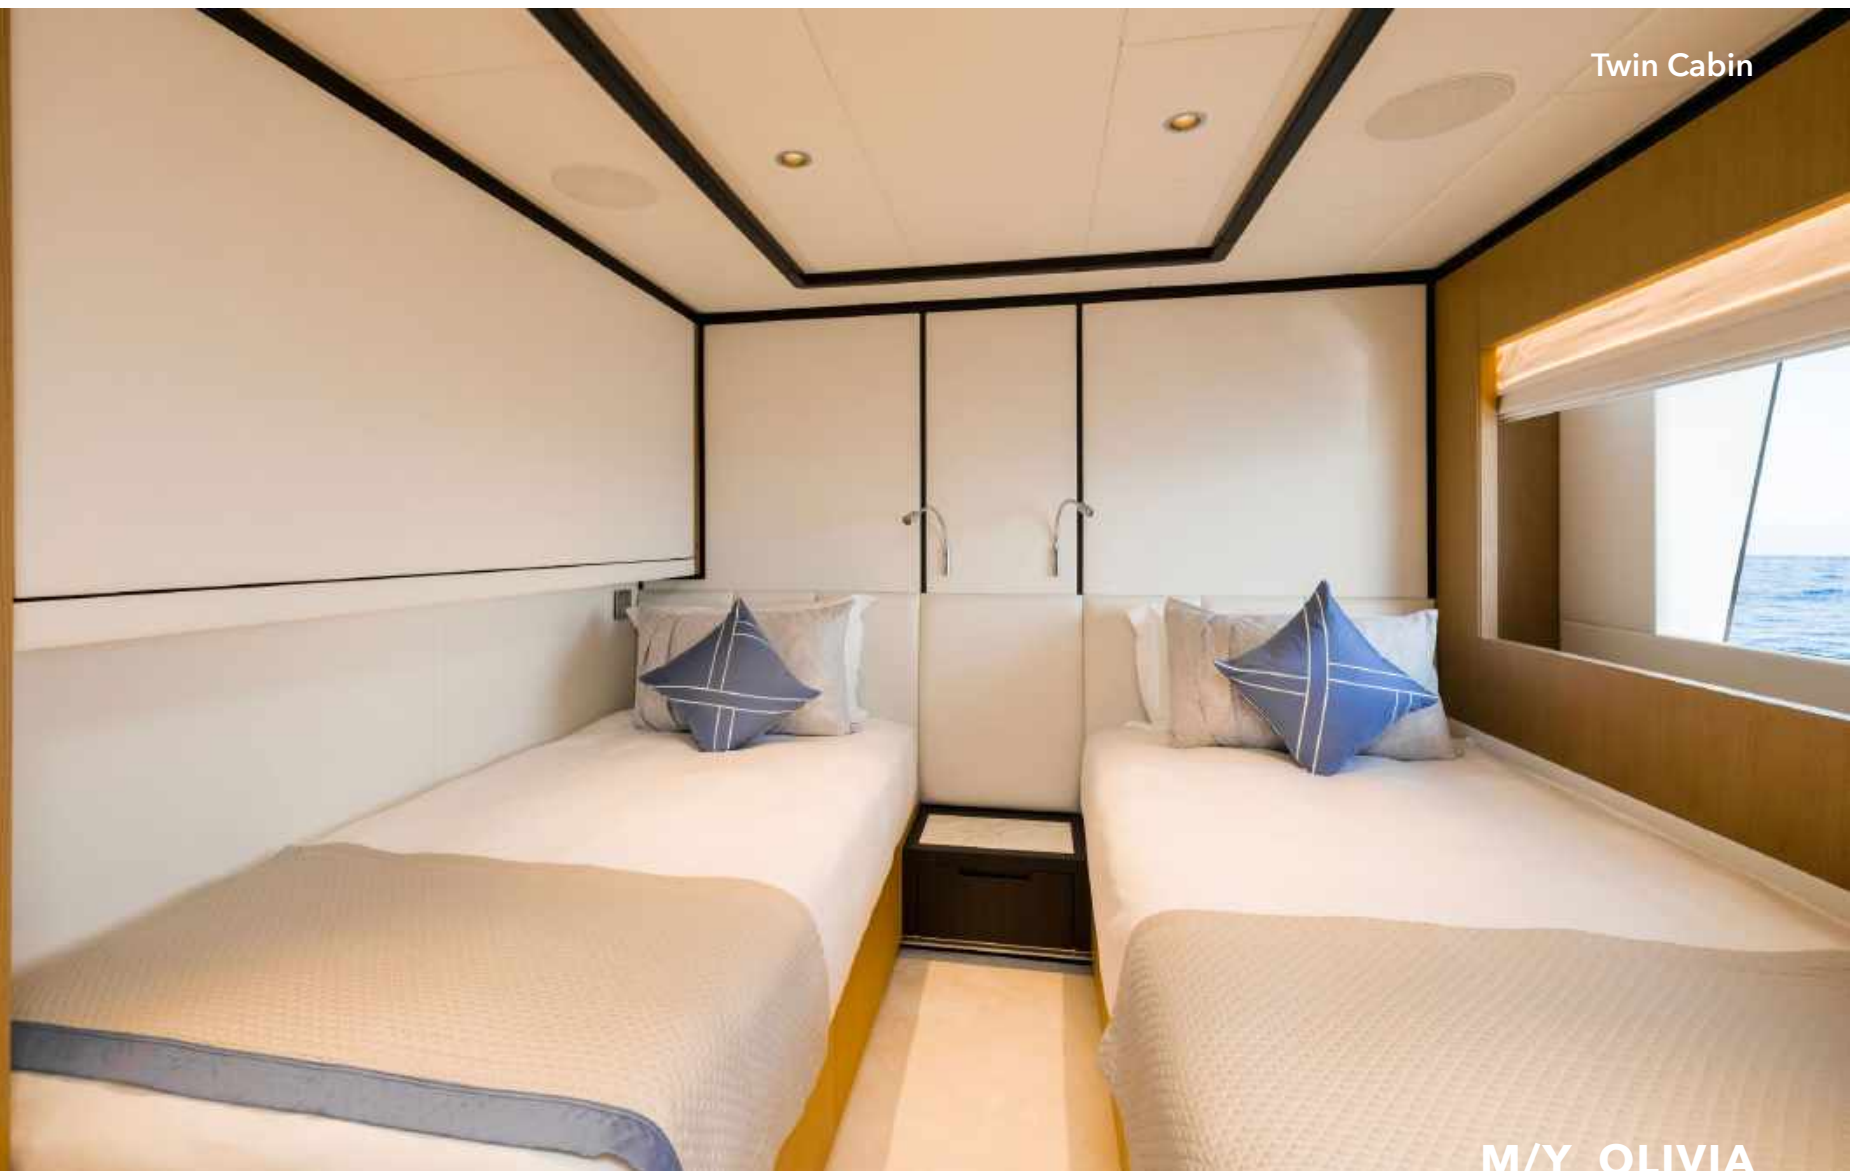

Twin Cabin

M/Y OLIVIA