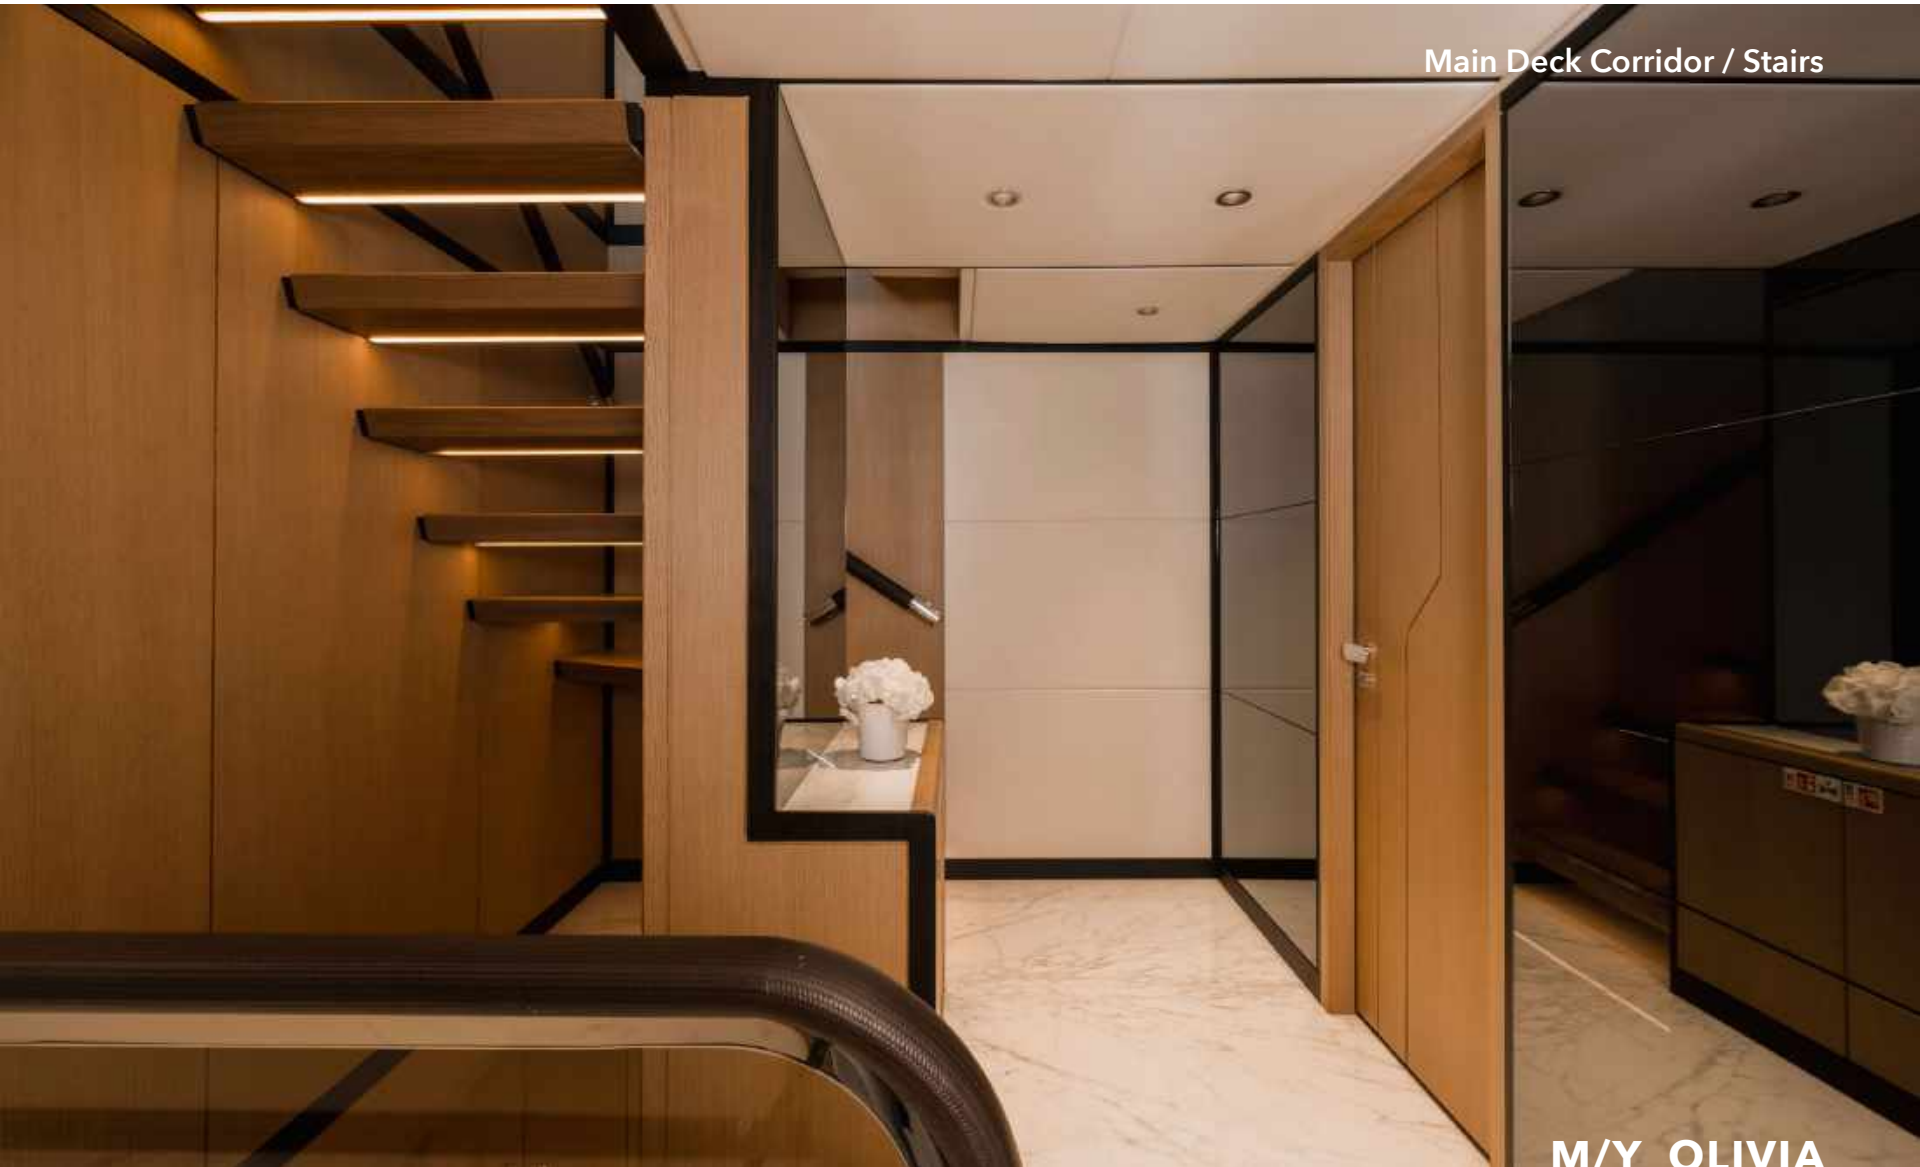

Main Deck Corridor / Stairs

M/Y OLIVIA