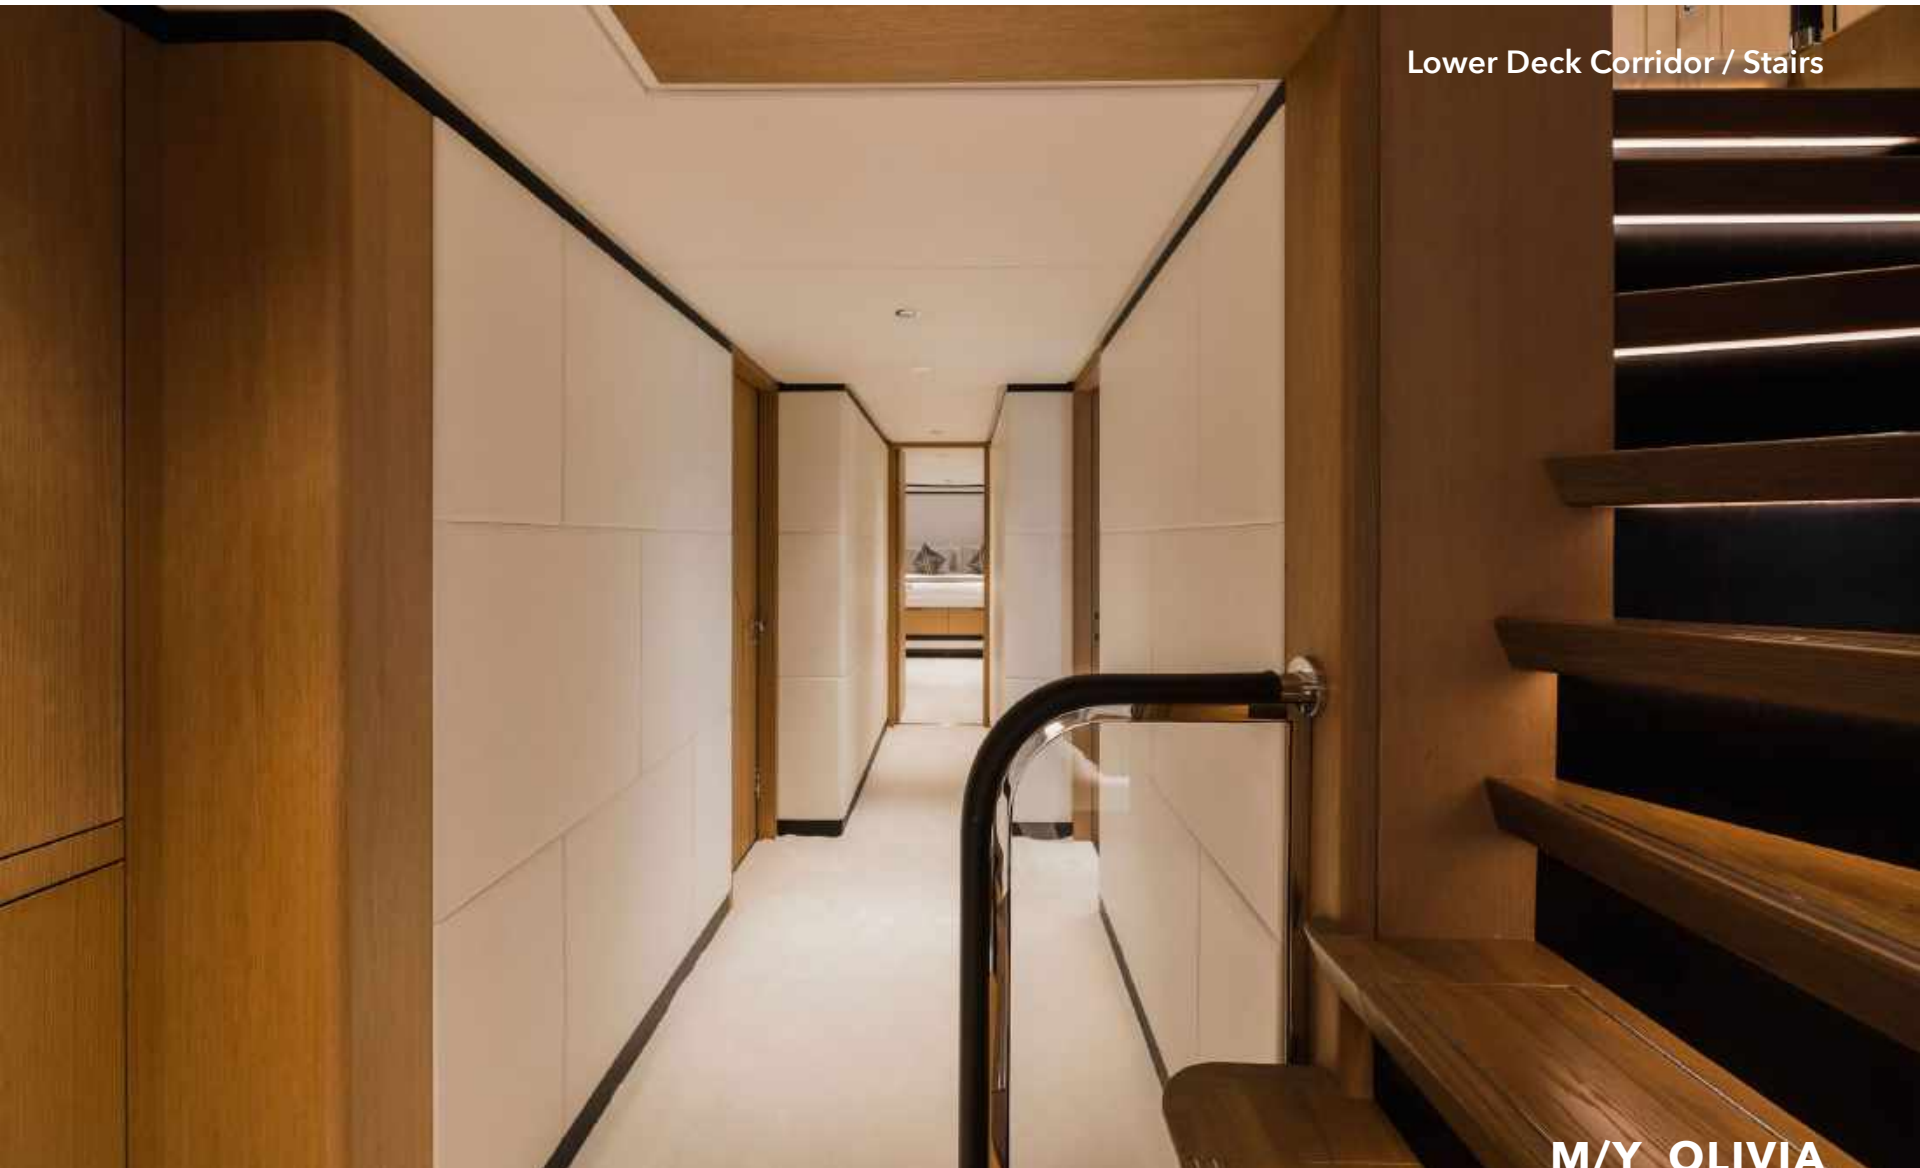

Lower Deck Corridor / Stairs

M/Y OLIVIA