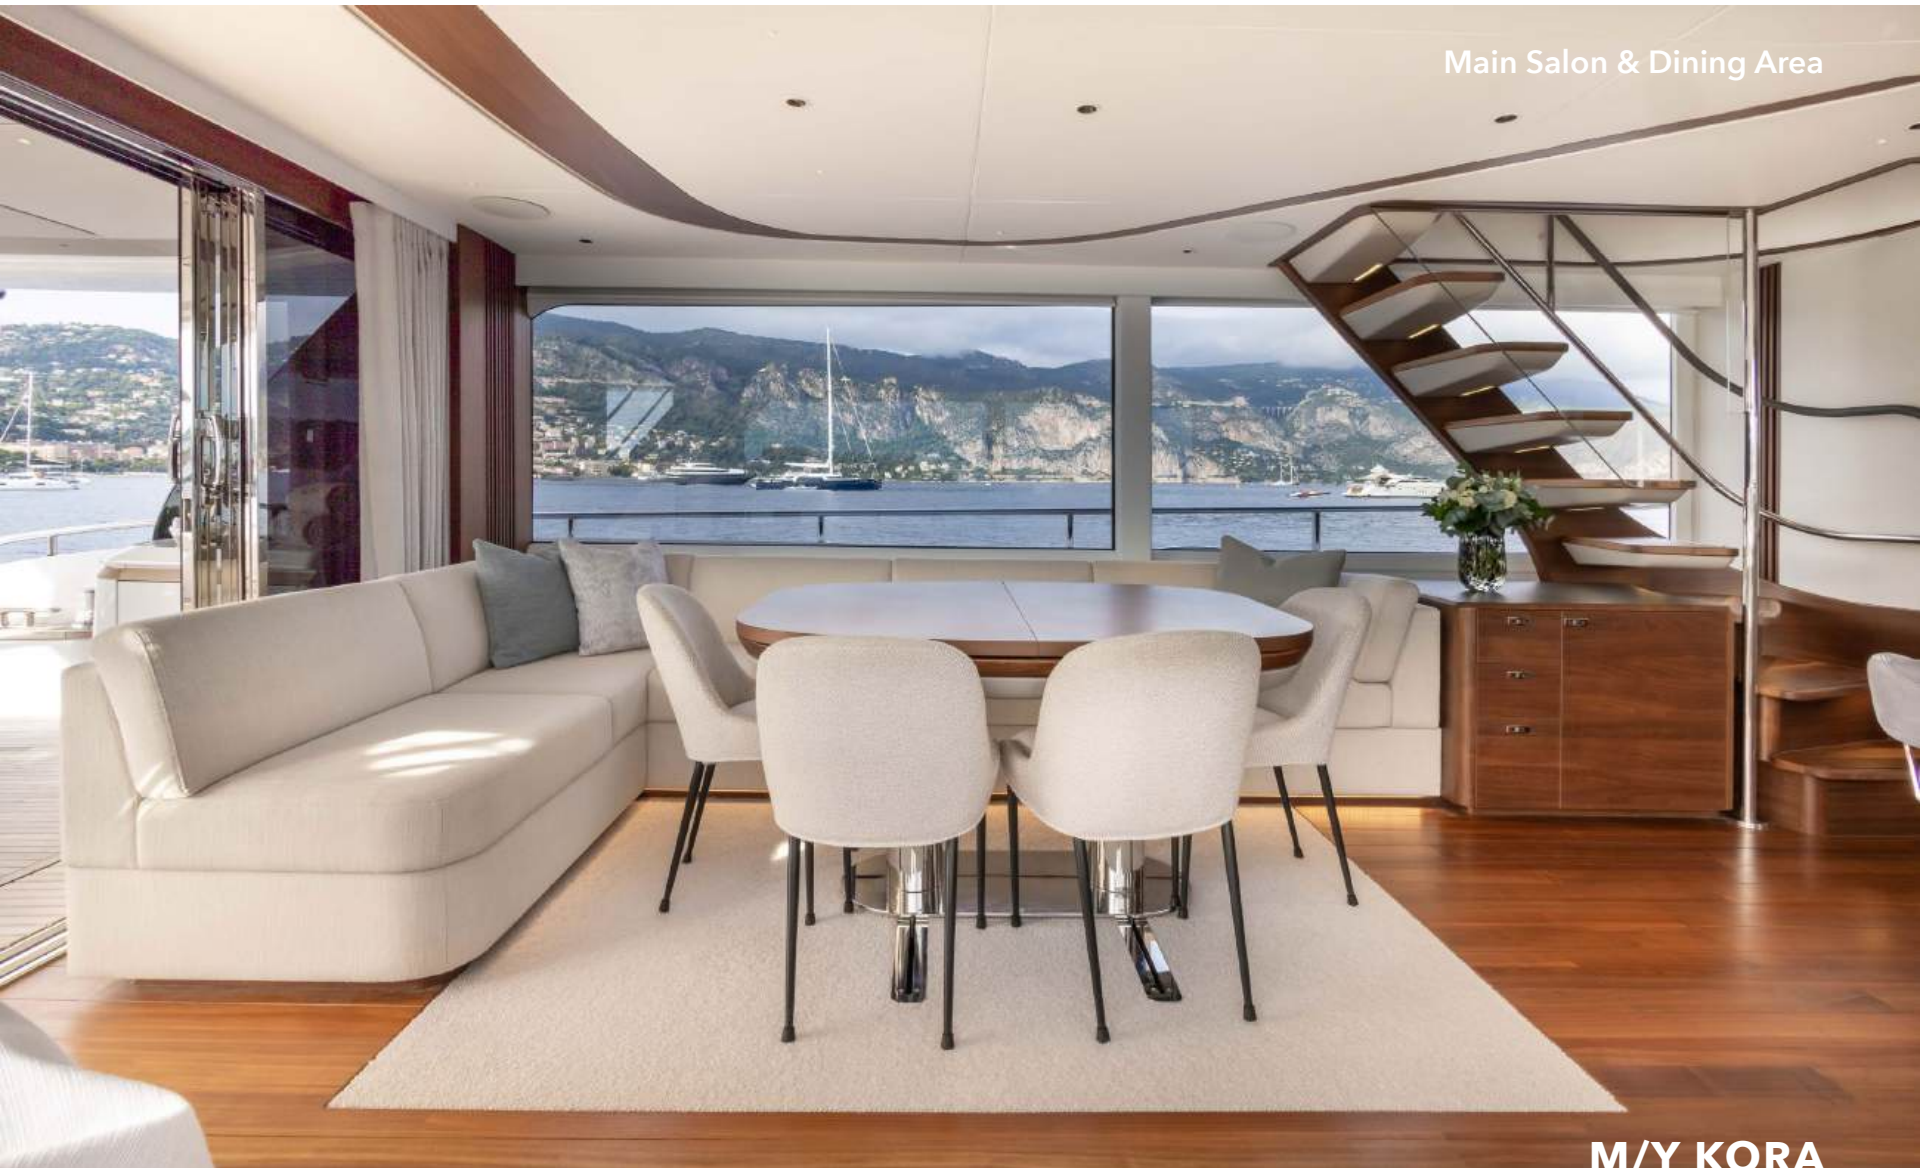

M/Y KORA

Main Salon & Dining Area