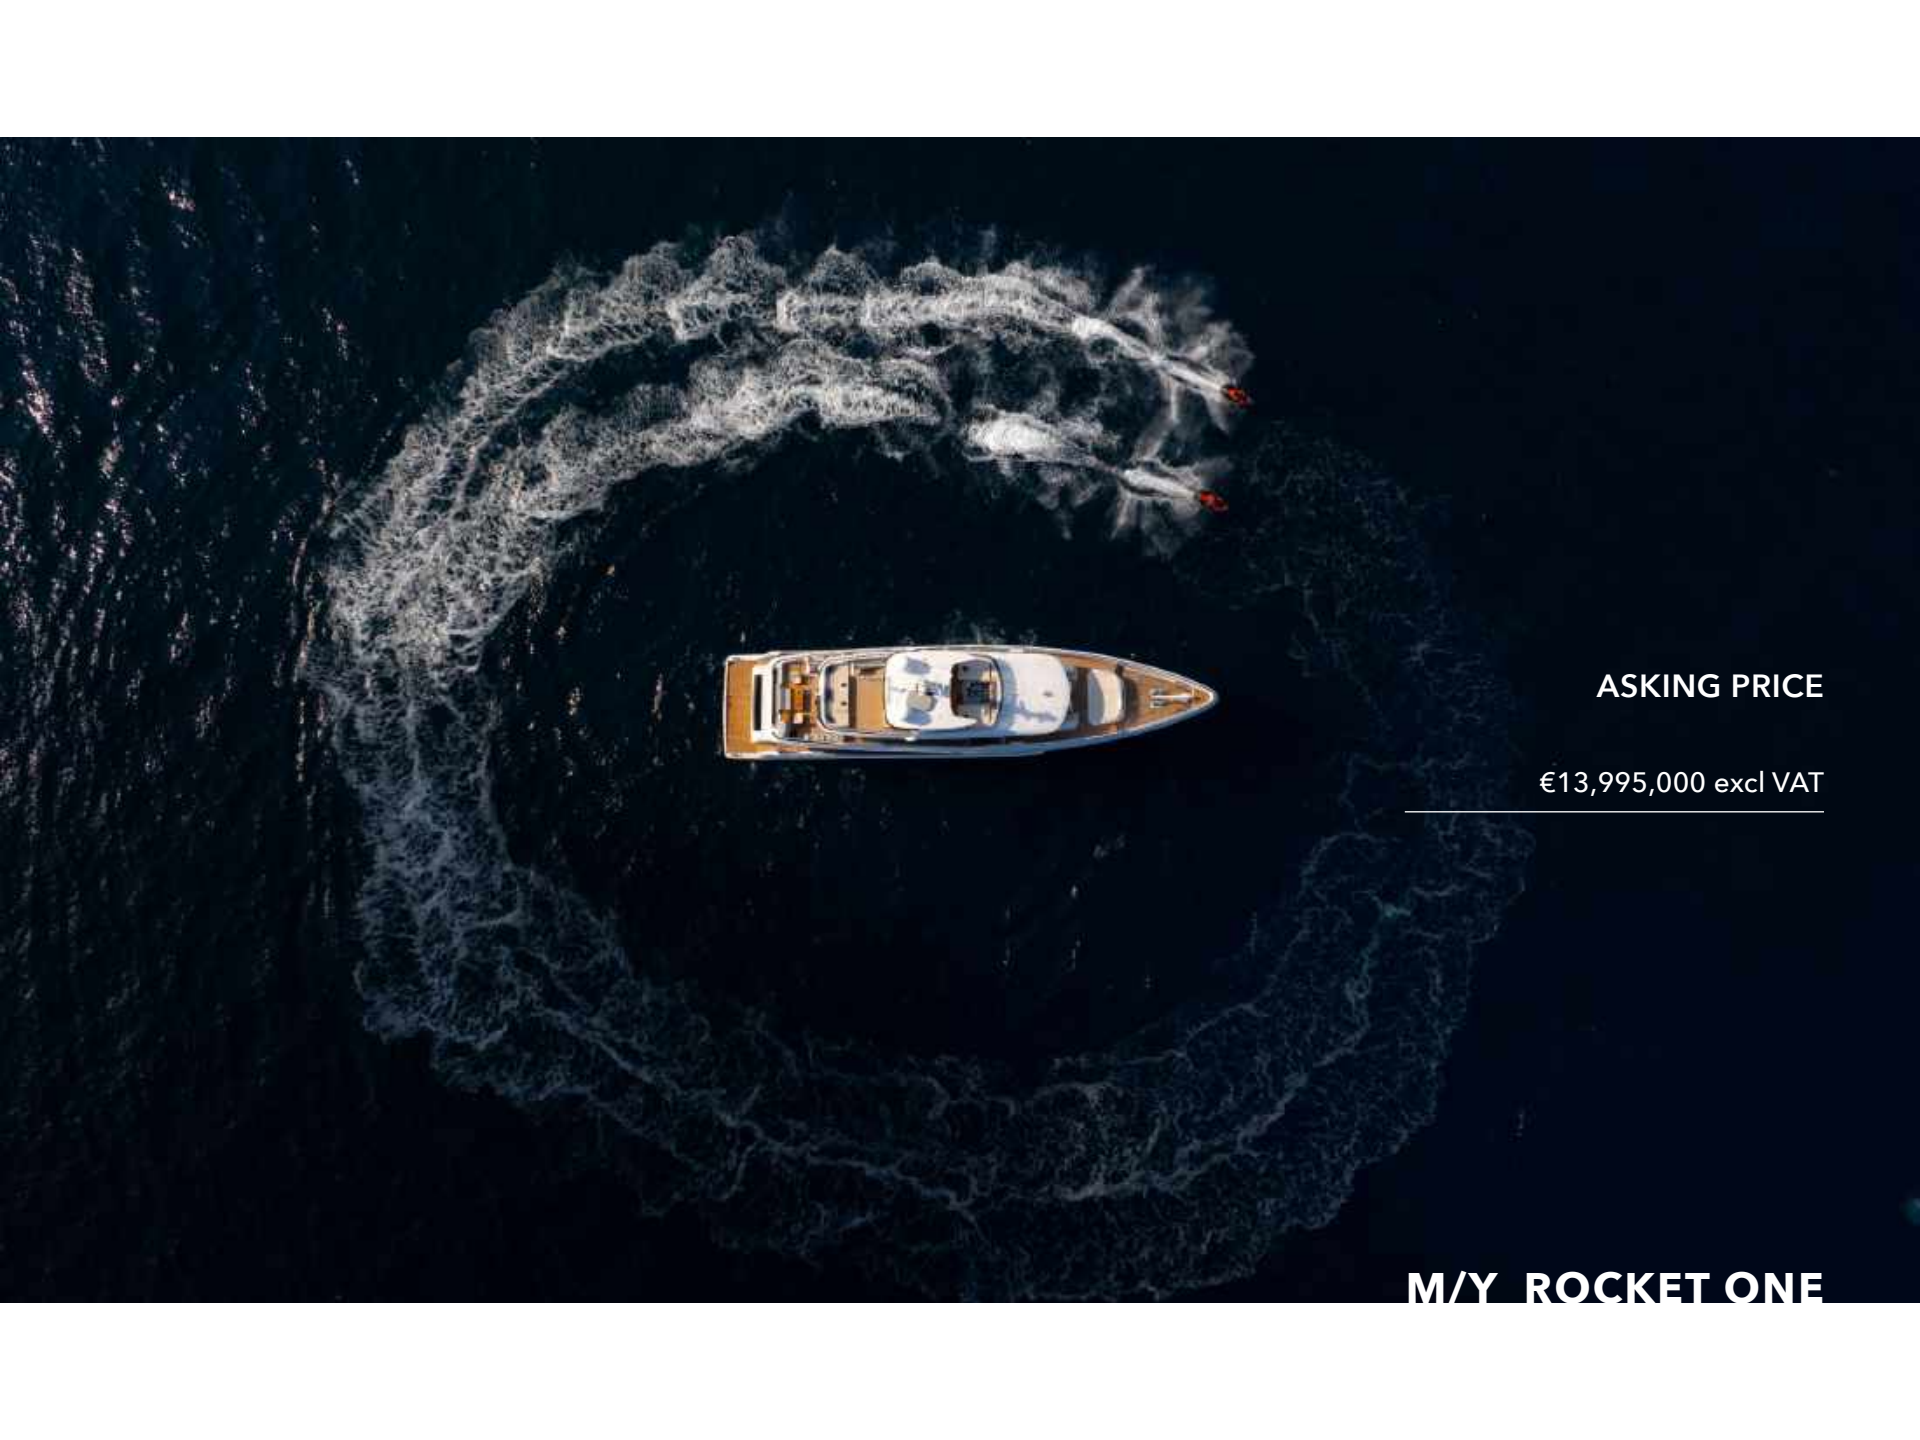

ASKING PRICE

€13,995,000 excl VAT

M/Y ROCKET ONE