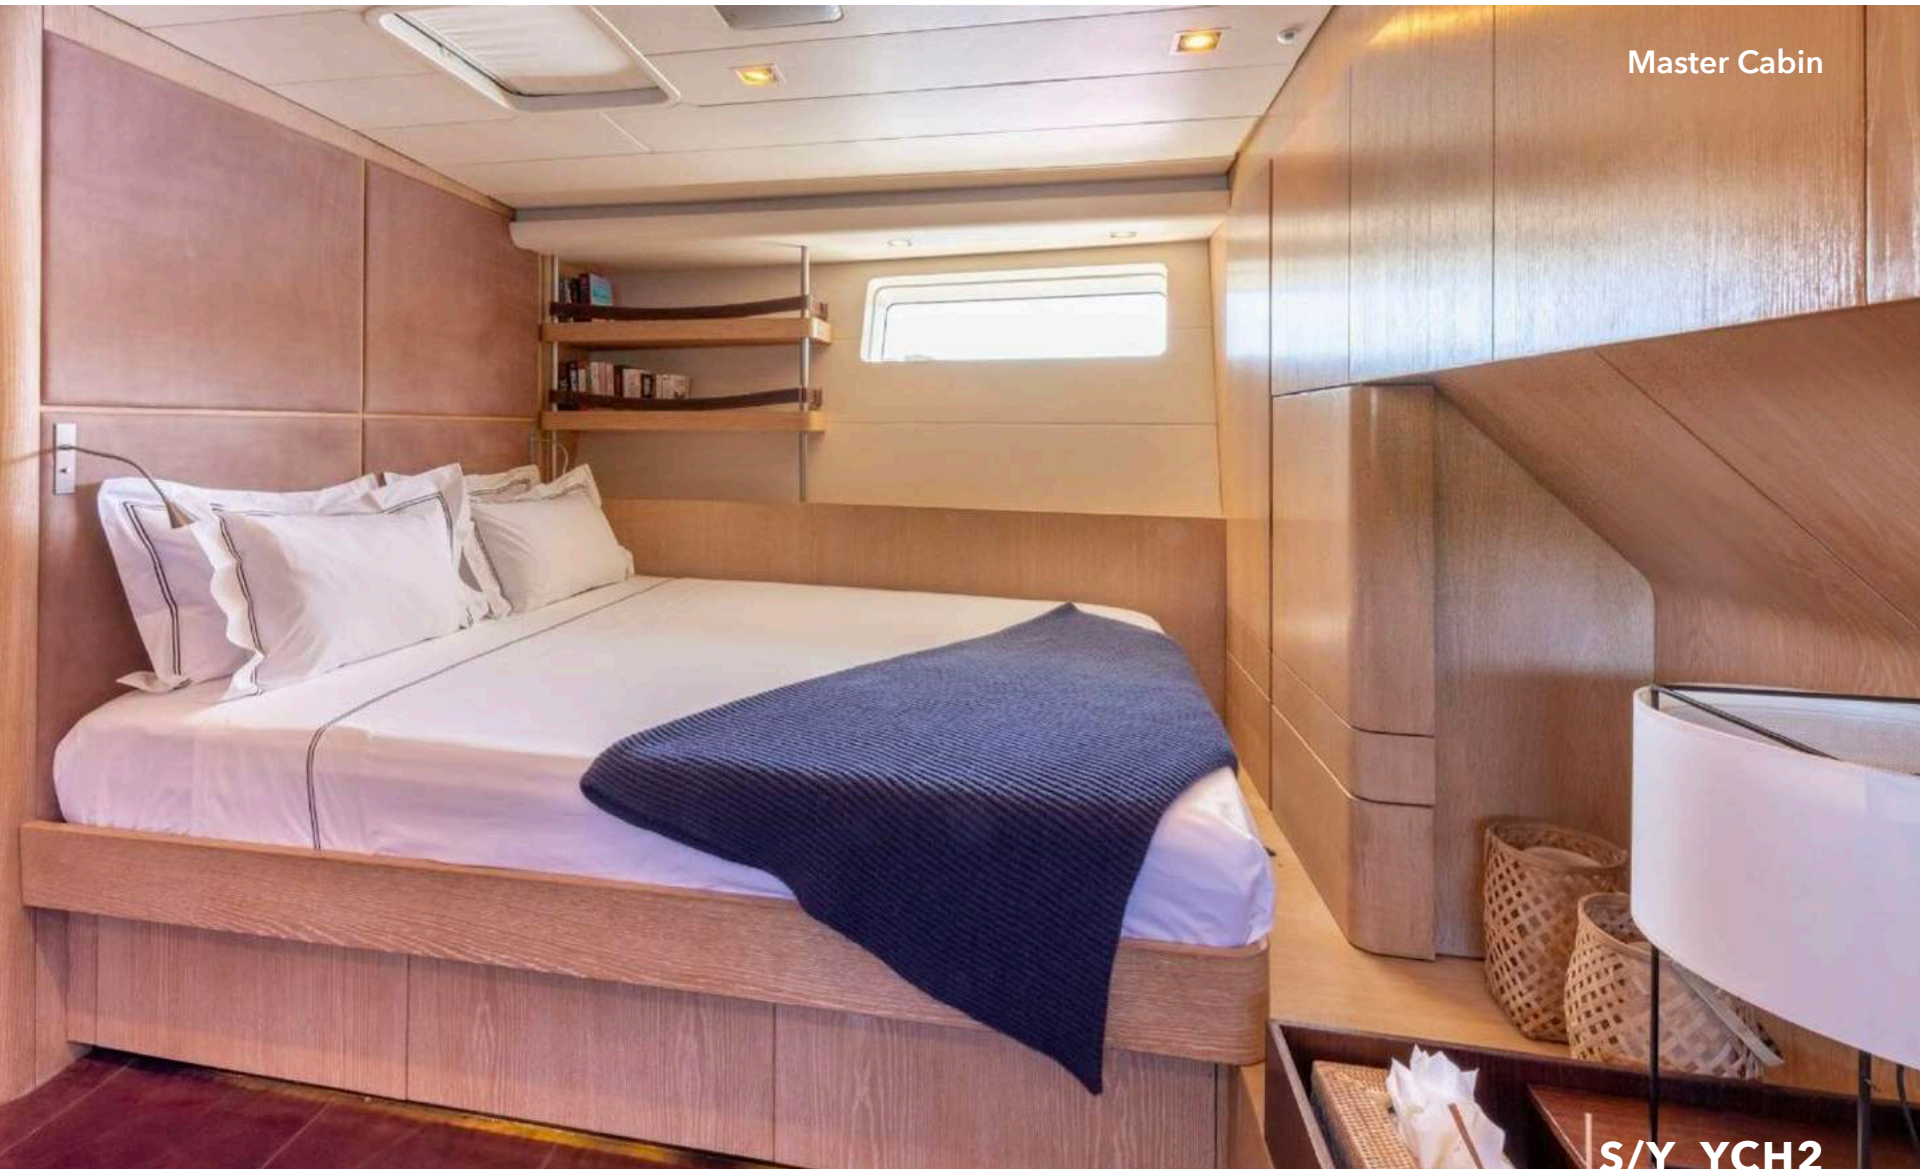

Master Cabin

S/Y YCH2