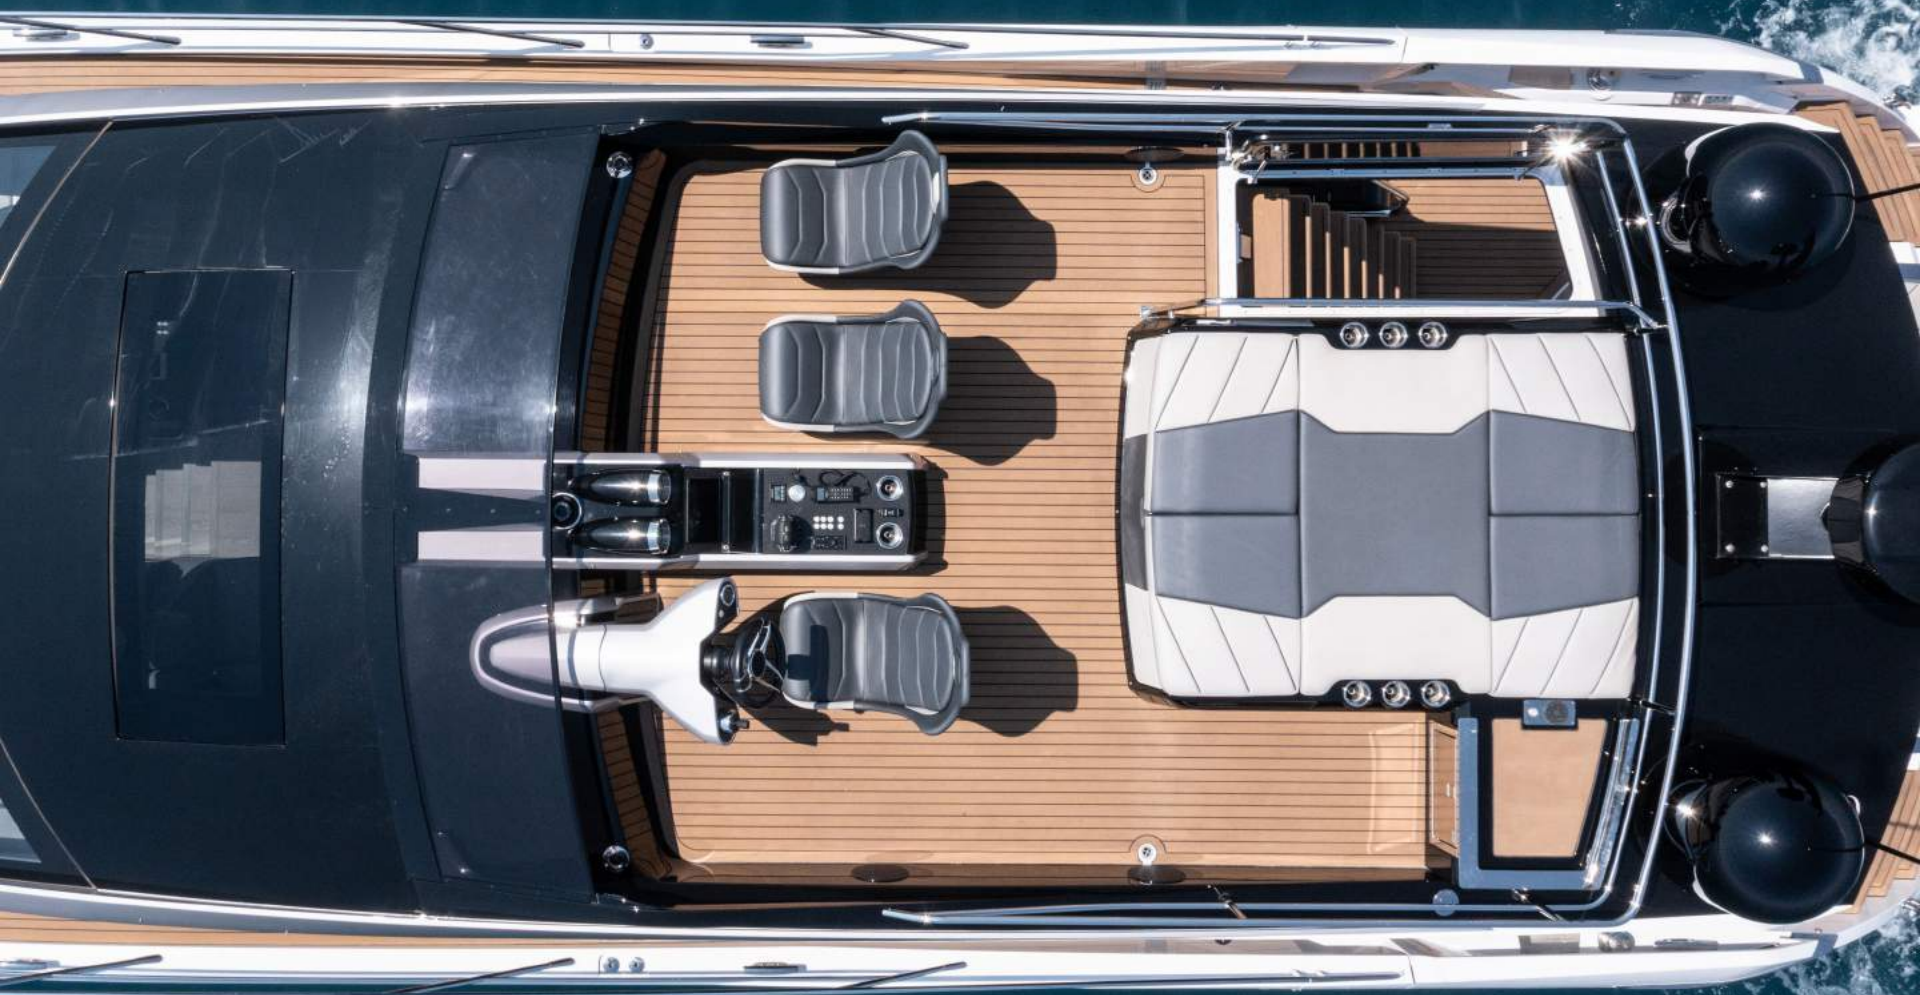

Flybridge

M/Y FORZA