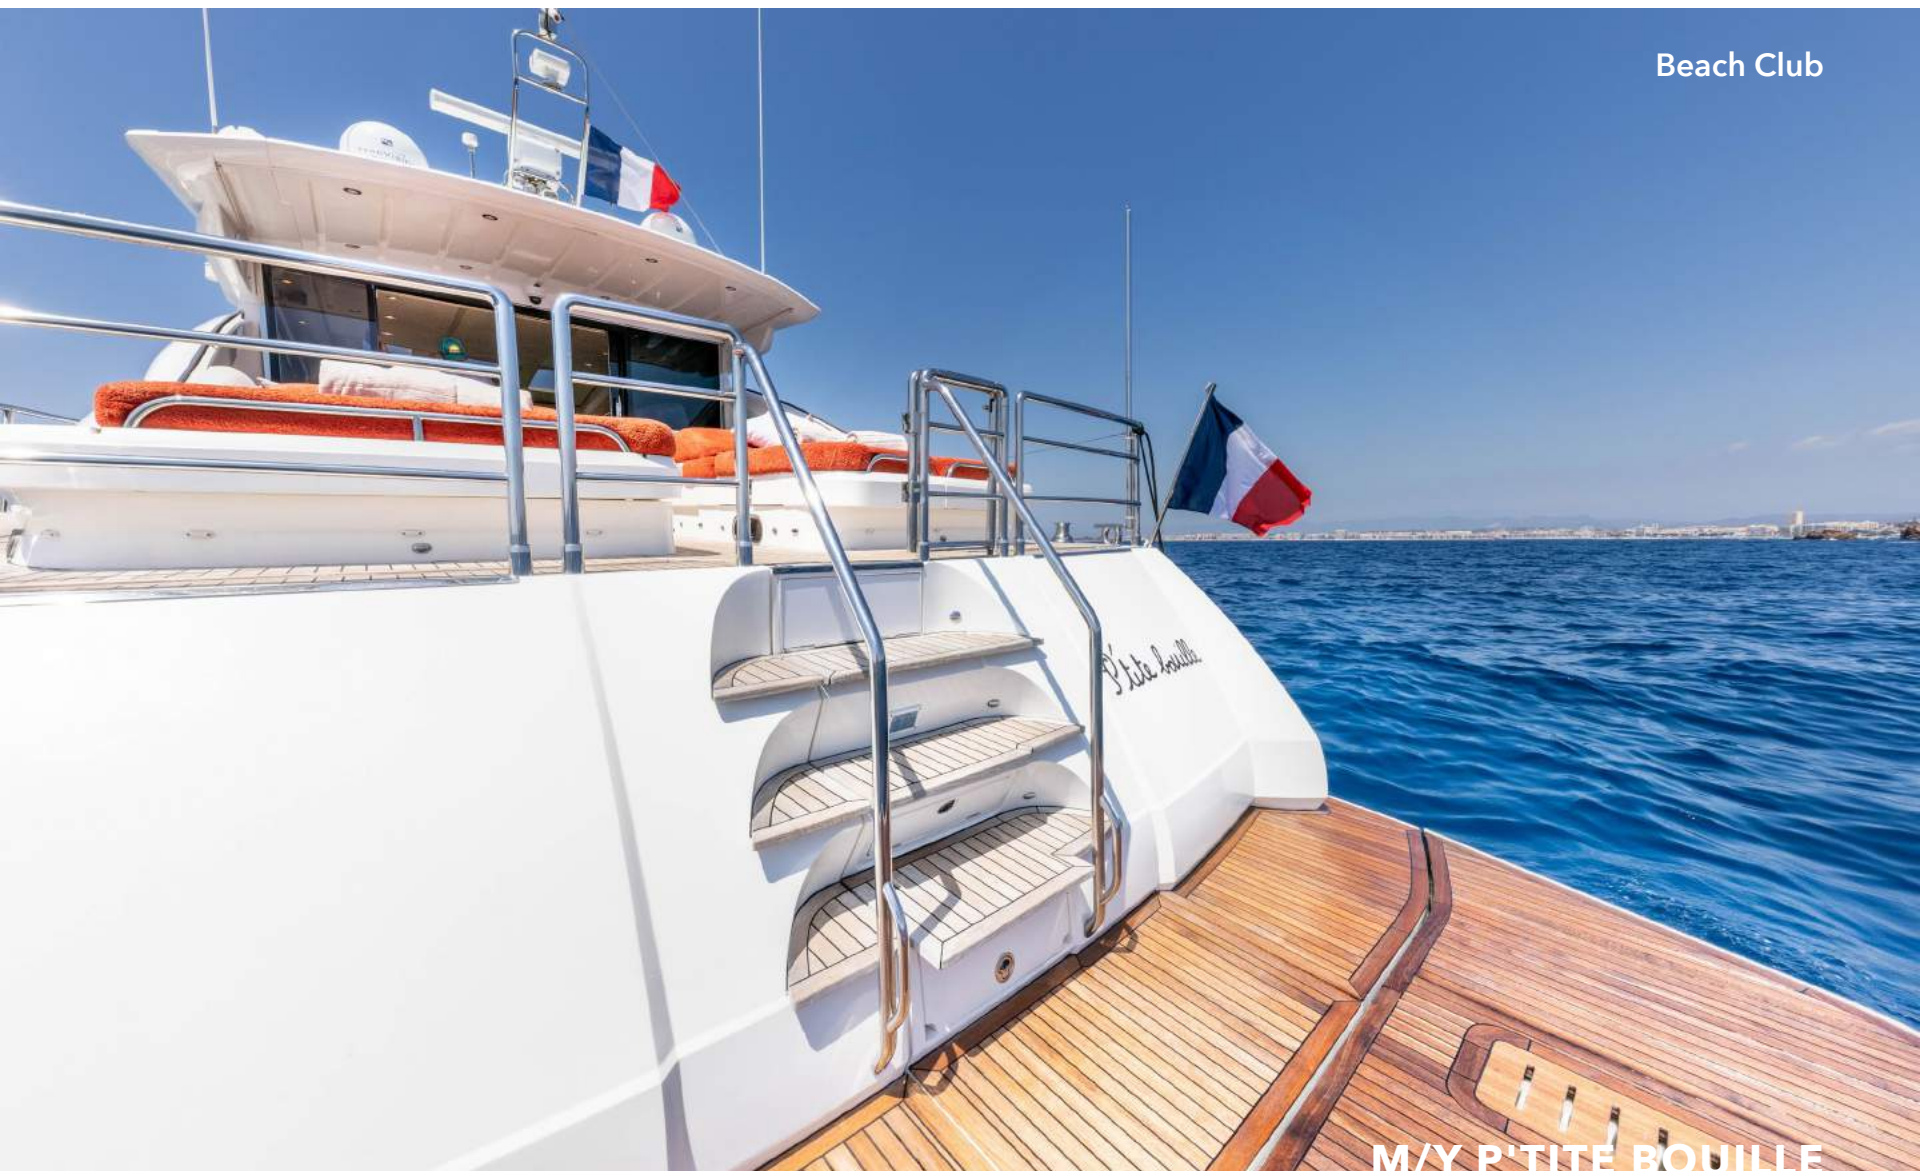

Beach Club

M/Y P'TITE BOUILLE