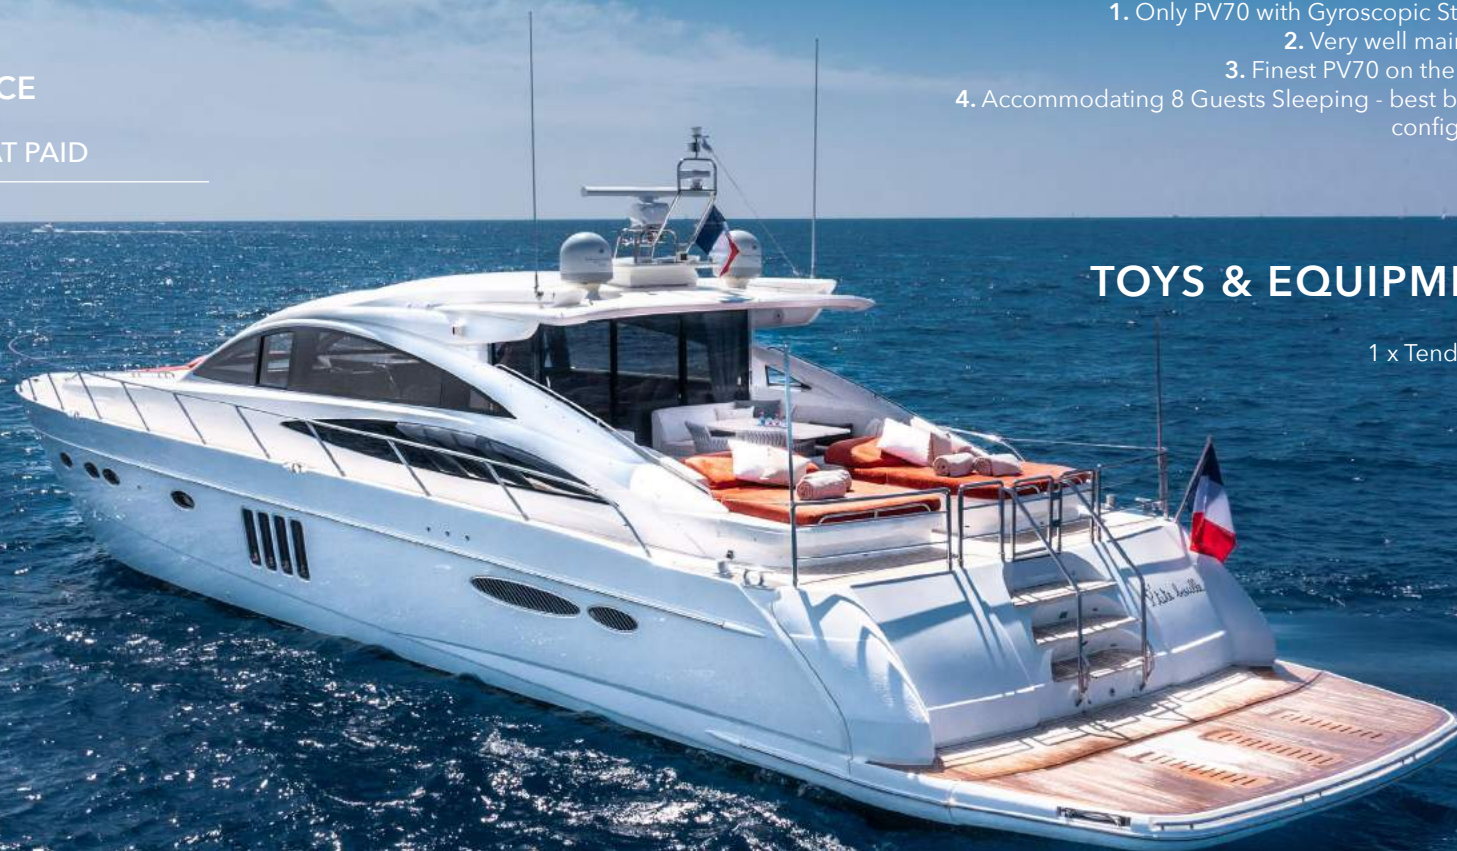

ASKING PRICE

€1,190,000 VAT PAID

KEY FEATURES

1. Only PV70 with Gyroscopic Stabilizer
2. Very well maintained
3. Finest PV70 on the market
4. Accommodating 8 Guests Sleeping - best bedding configuration

TOYS & EQUIPMENT

1 x Tender Boat

M/Y P'TITE BOUILLE