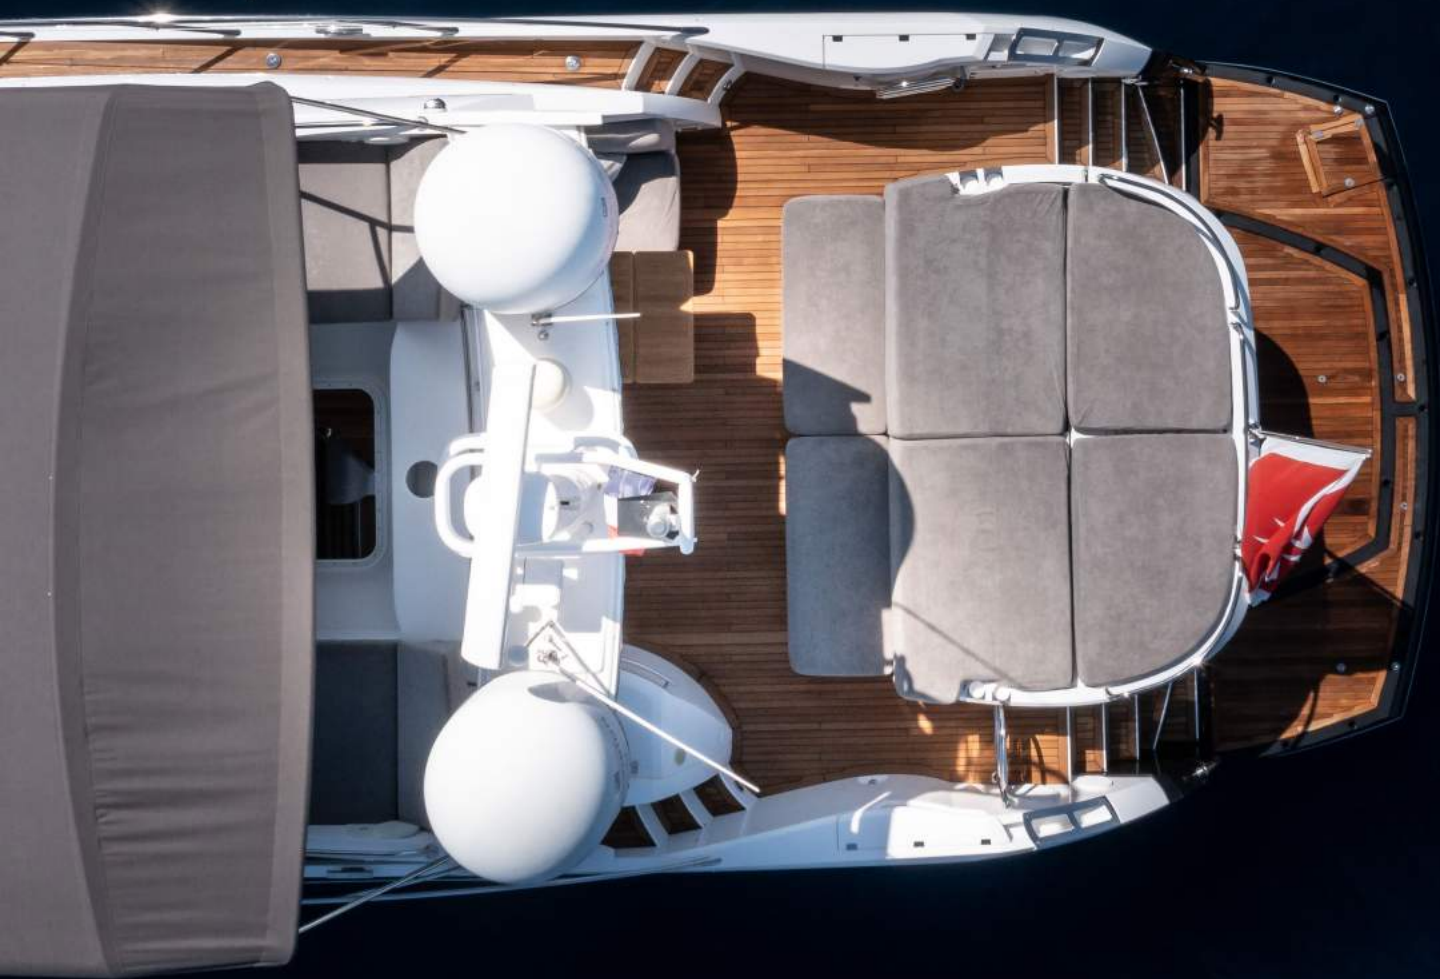

Aft Deck Sunpad

M/Y STAR OF SEVEN SEAS