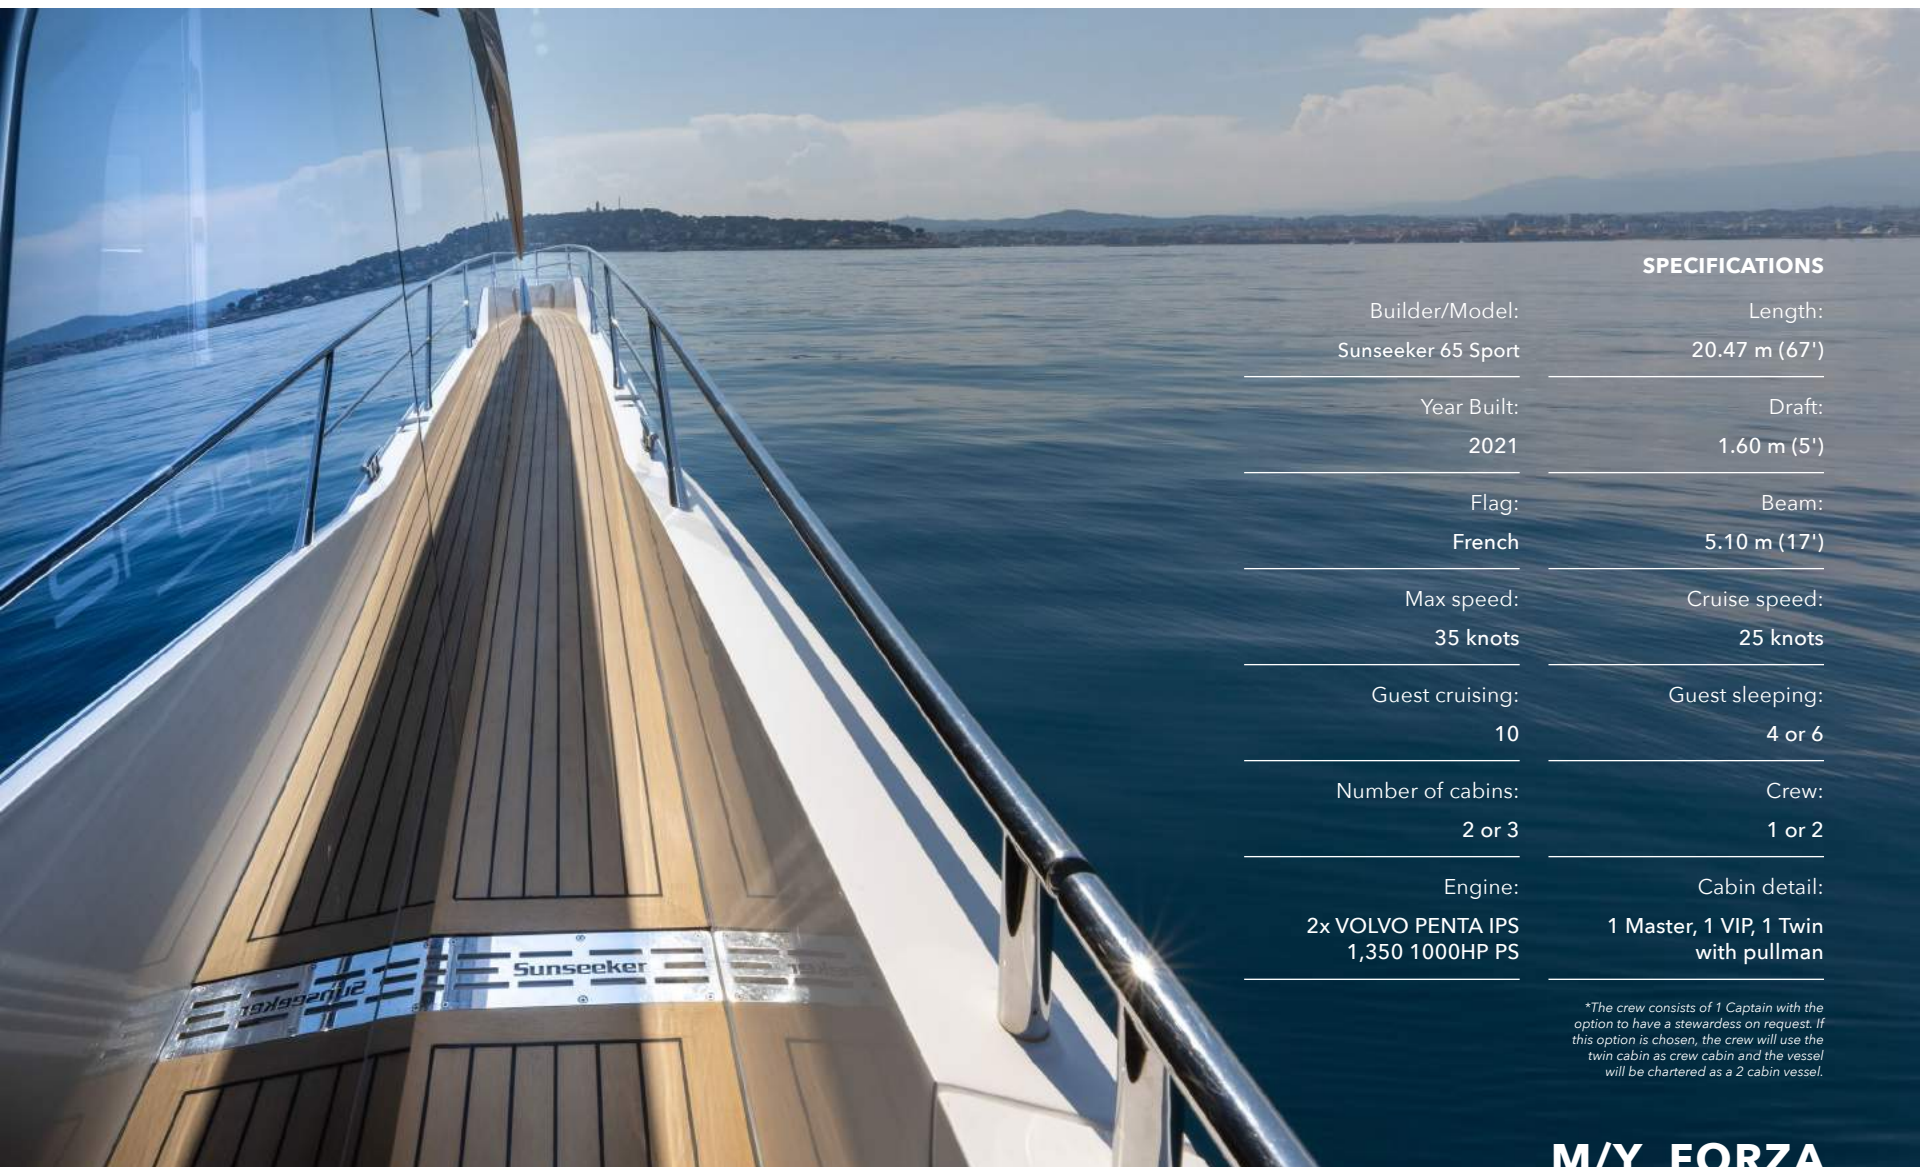

SPECIFICATIONS

Builder/Model:	Length:
Sunseeker 65 Sport	20.47 m (67')

Year Built:	Draft:
2021	1.60 m (5')

Flag:	Beam:
French	5.10 m (17')

Max speed:	Cruise speed:
35 knots	25 knots

Guest cruising:	Guest sleeping:
10	4 or 6

Number of cabins:	Crew:
2 or 3	1 or 2

Engine:	Cabin detail:
2x VOLVO PENTA IPS 1,350 1000HP PS	1 Master, 1 VIP, 1 Twin with pullman

*The crew consists of 1 Captain with the option to have a stewardess on request. If this option is chosen, the crew will use the twin cabin as crew cabin and the vessel will be chartered as a 2 cabin vessel.

M/Y FORZA